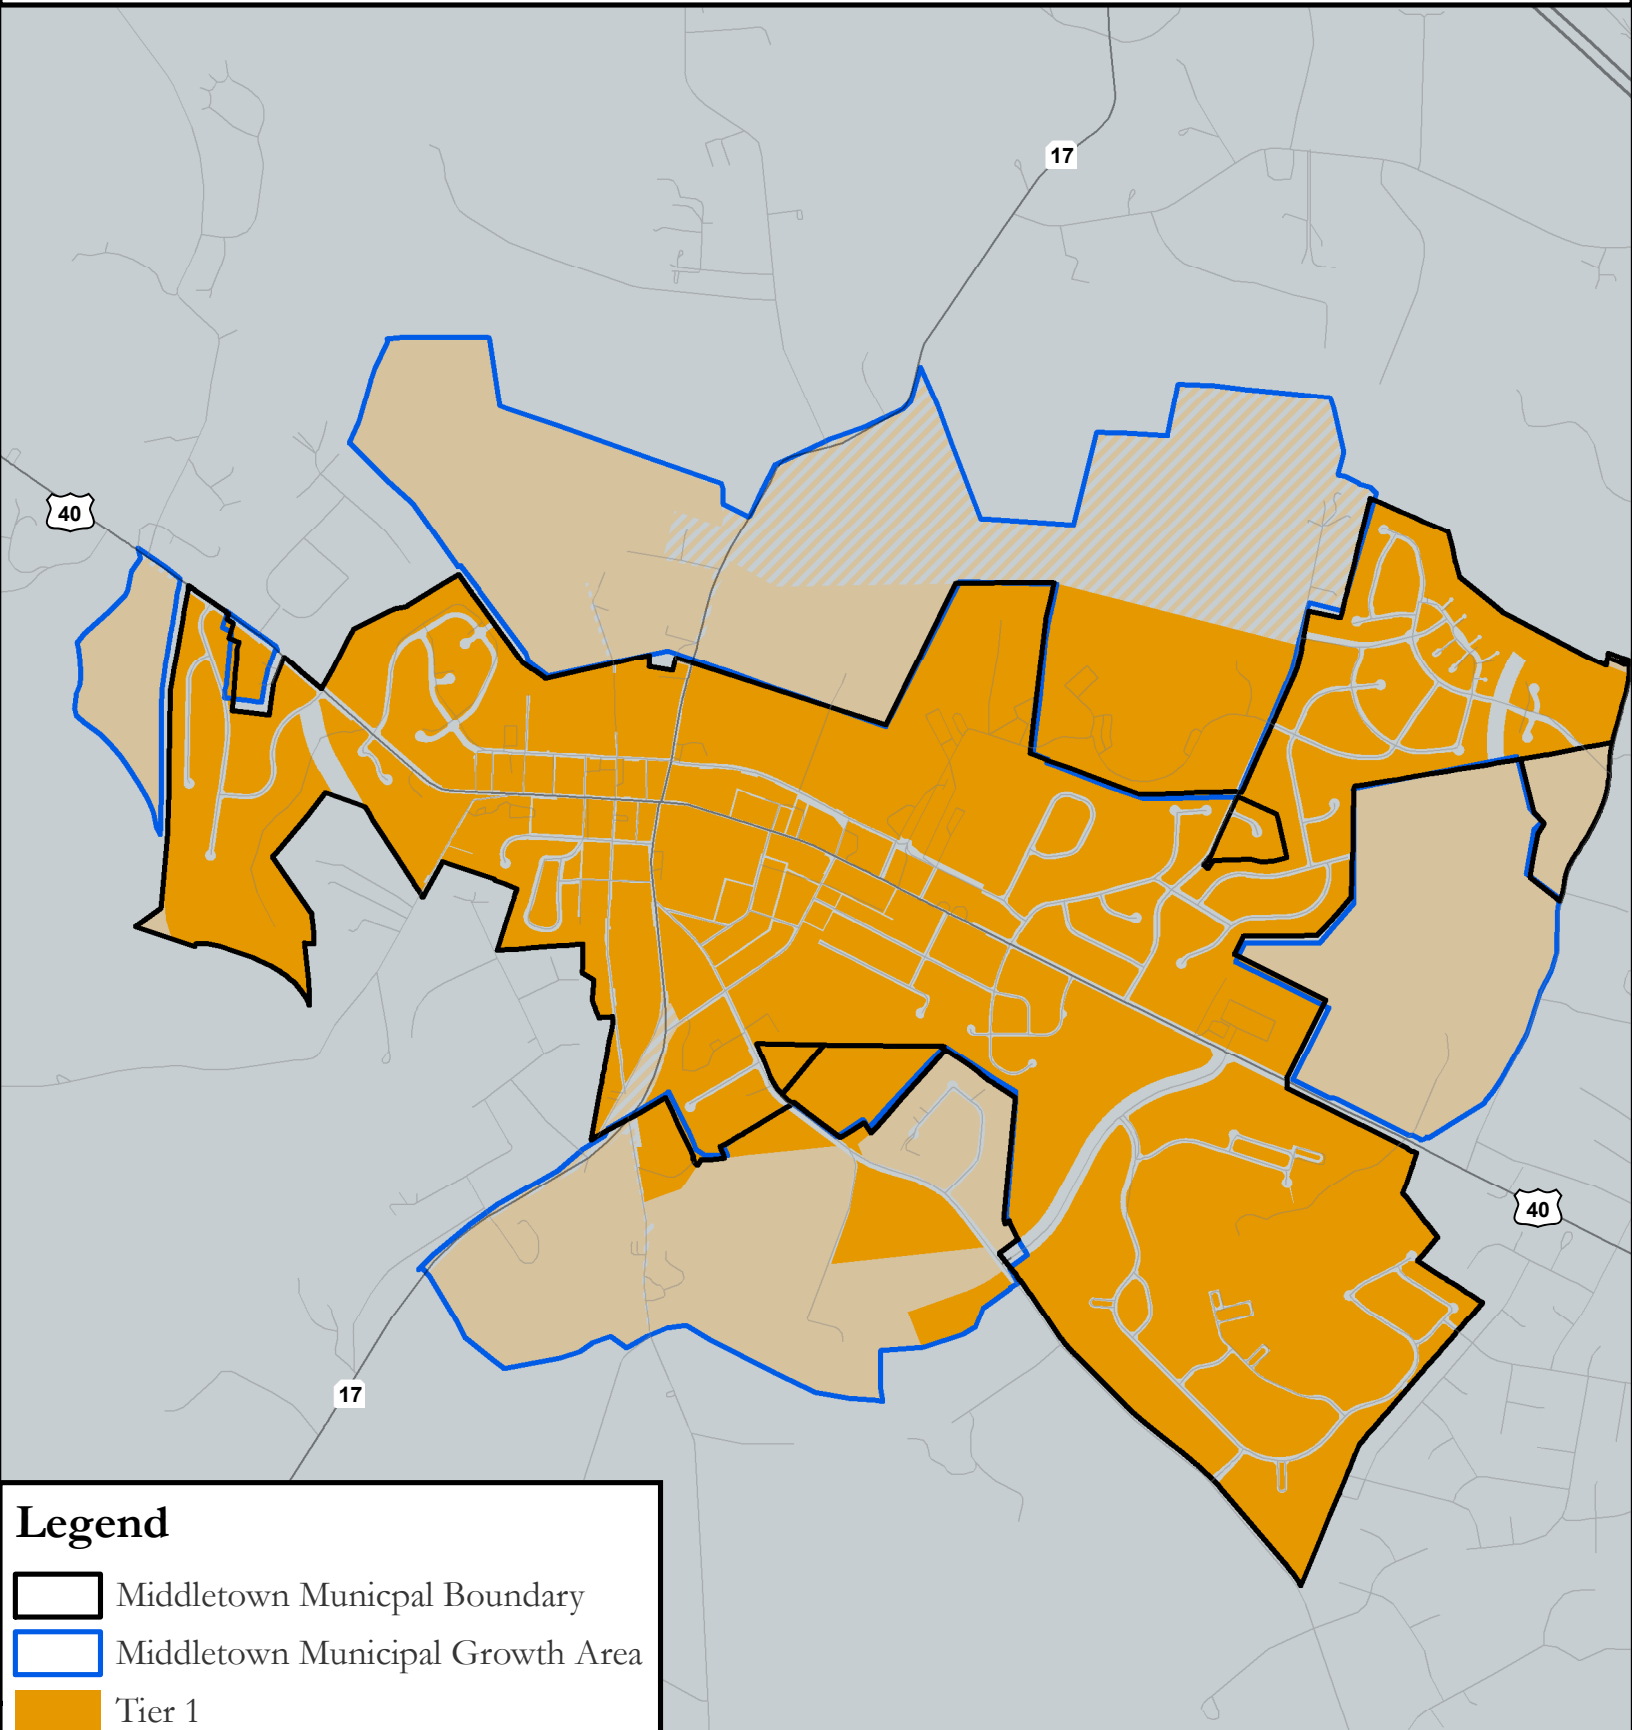

MIDDLETOWN GROWTH TIERS

Legend

- Middletown Municipal Boundary
- Middletown Municipal Growth Area
- Tier 1
- Tier 2
- Tier 2A
- Frederick County

Maryland Department of Planning **MDP** of Planning

0 1 Mile

N

MDP has visually represented County-provided data for illustrative purposes only. Data from Frederick County for SB236 Draft Map 12.3.2012