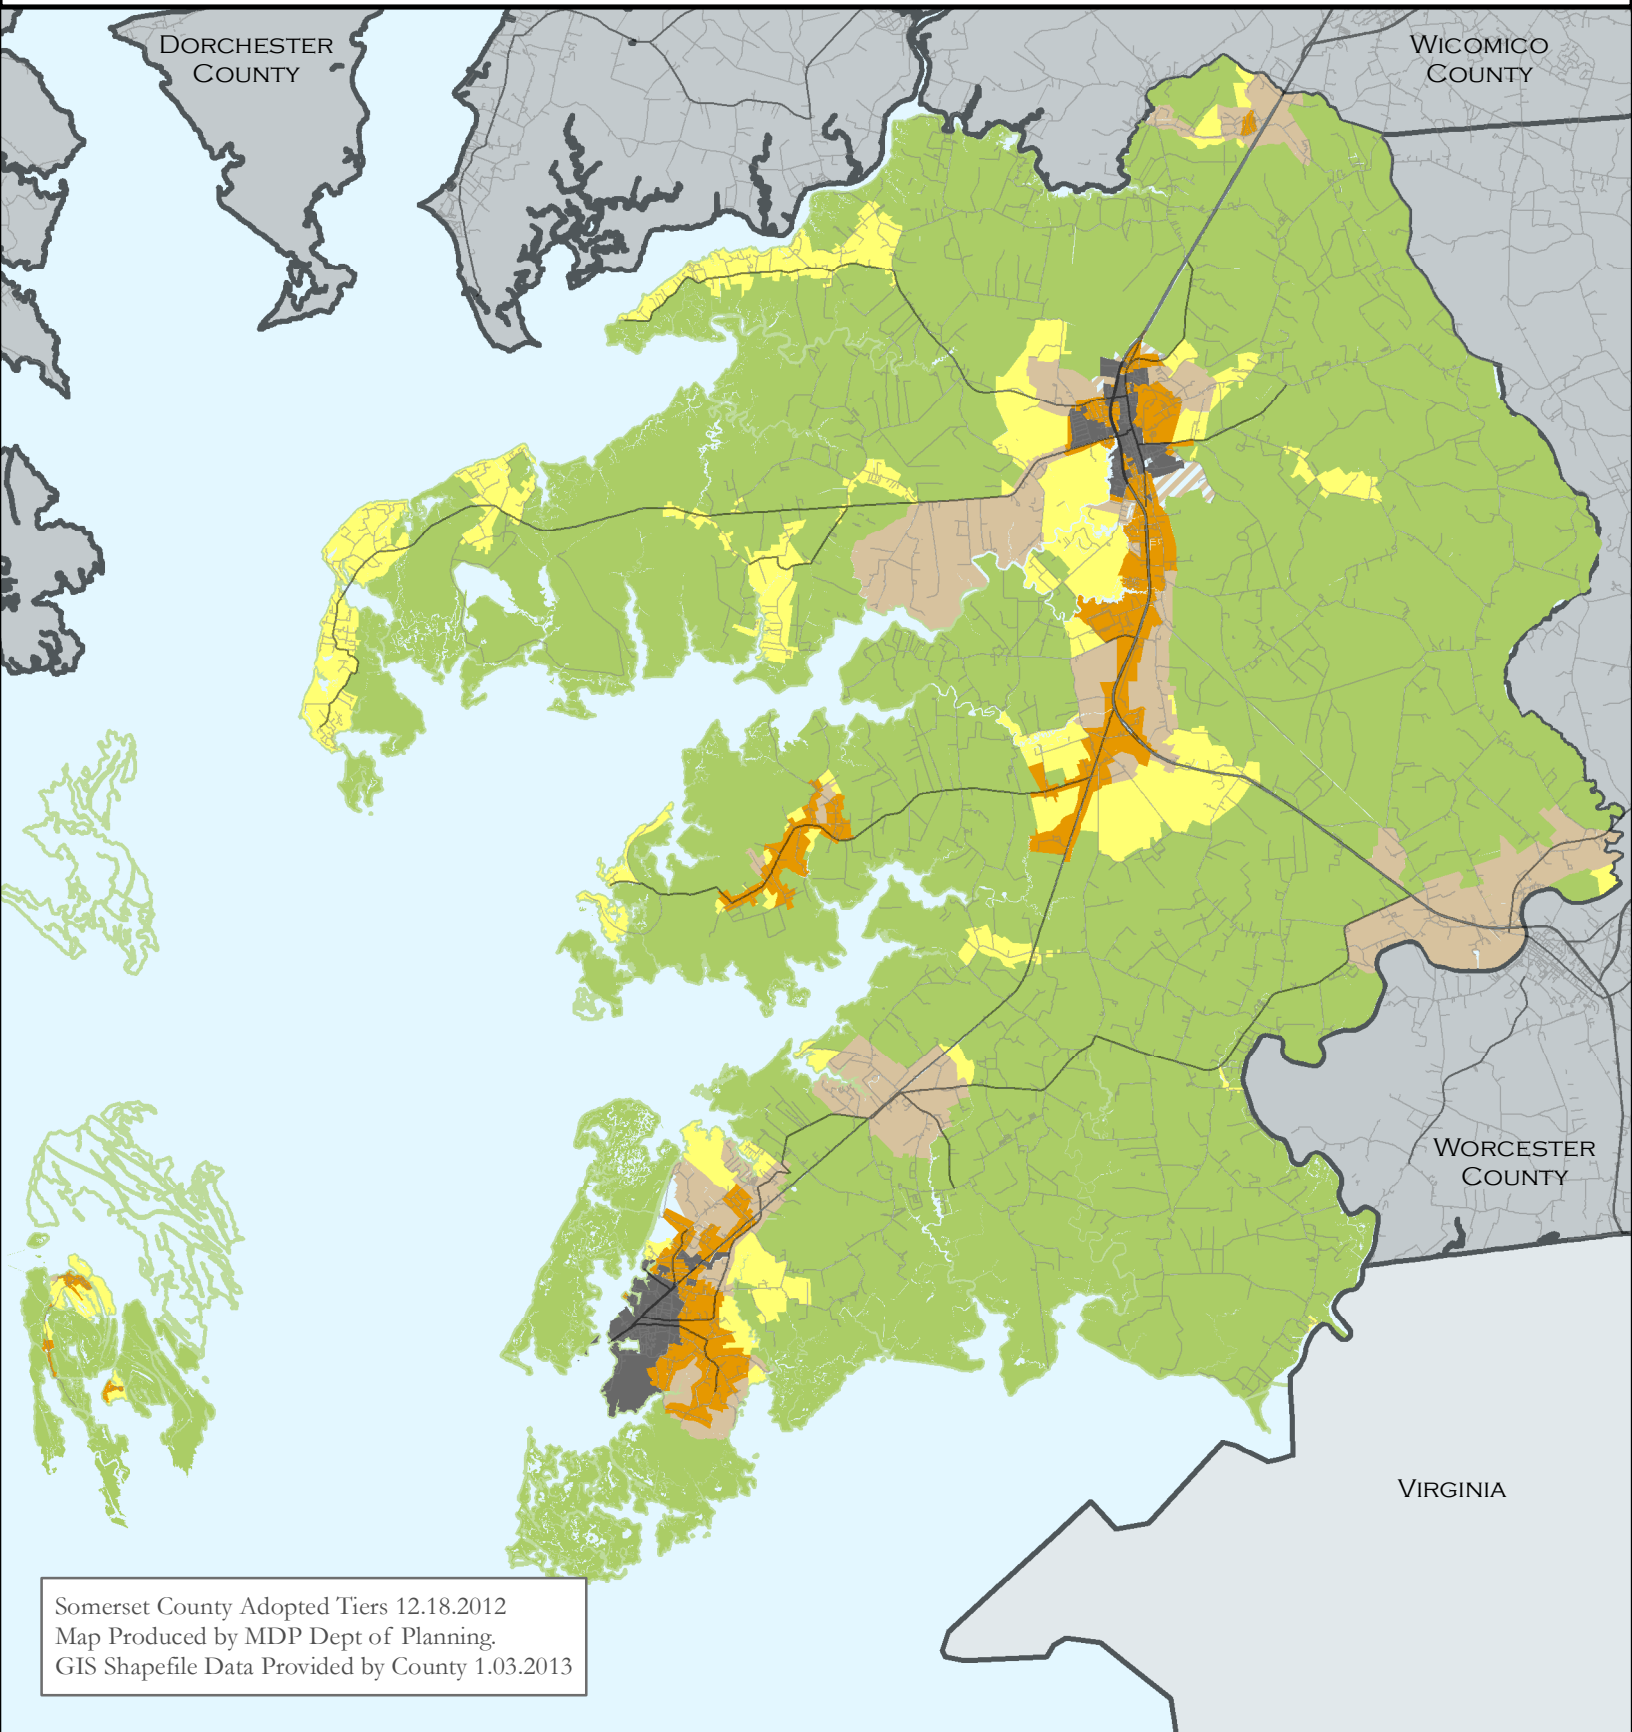

Somerset County Adopted Growth Tiers

Somerset County Adopted Tiers 12.18.2012
 Map Produced by MDP Dept of Planning.
 GIS Shapefile Data Provided by County 1.03.2013

Somerset County Adopted Growth Tiers

MDP has visually represented County-provided data for illustrative purposes only.