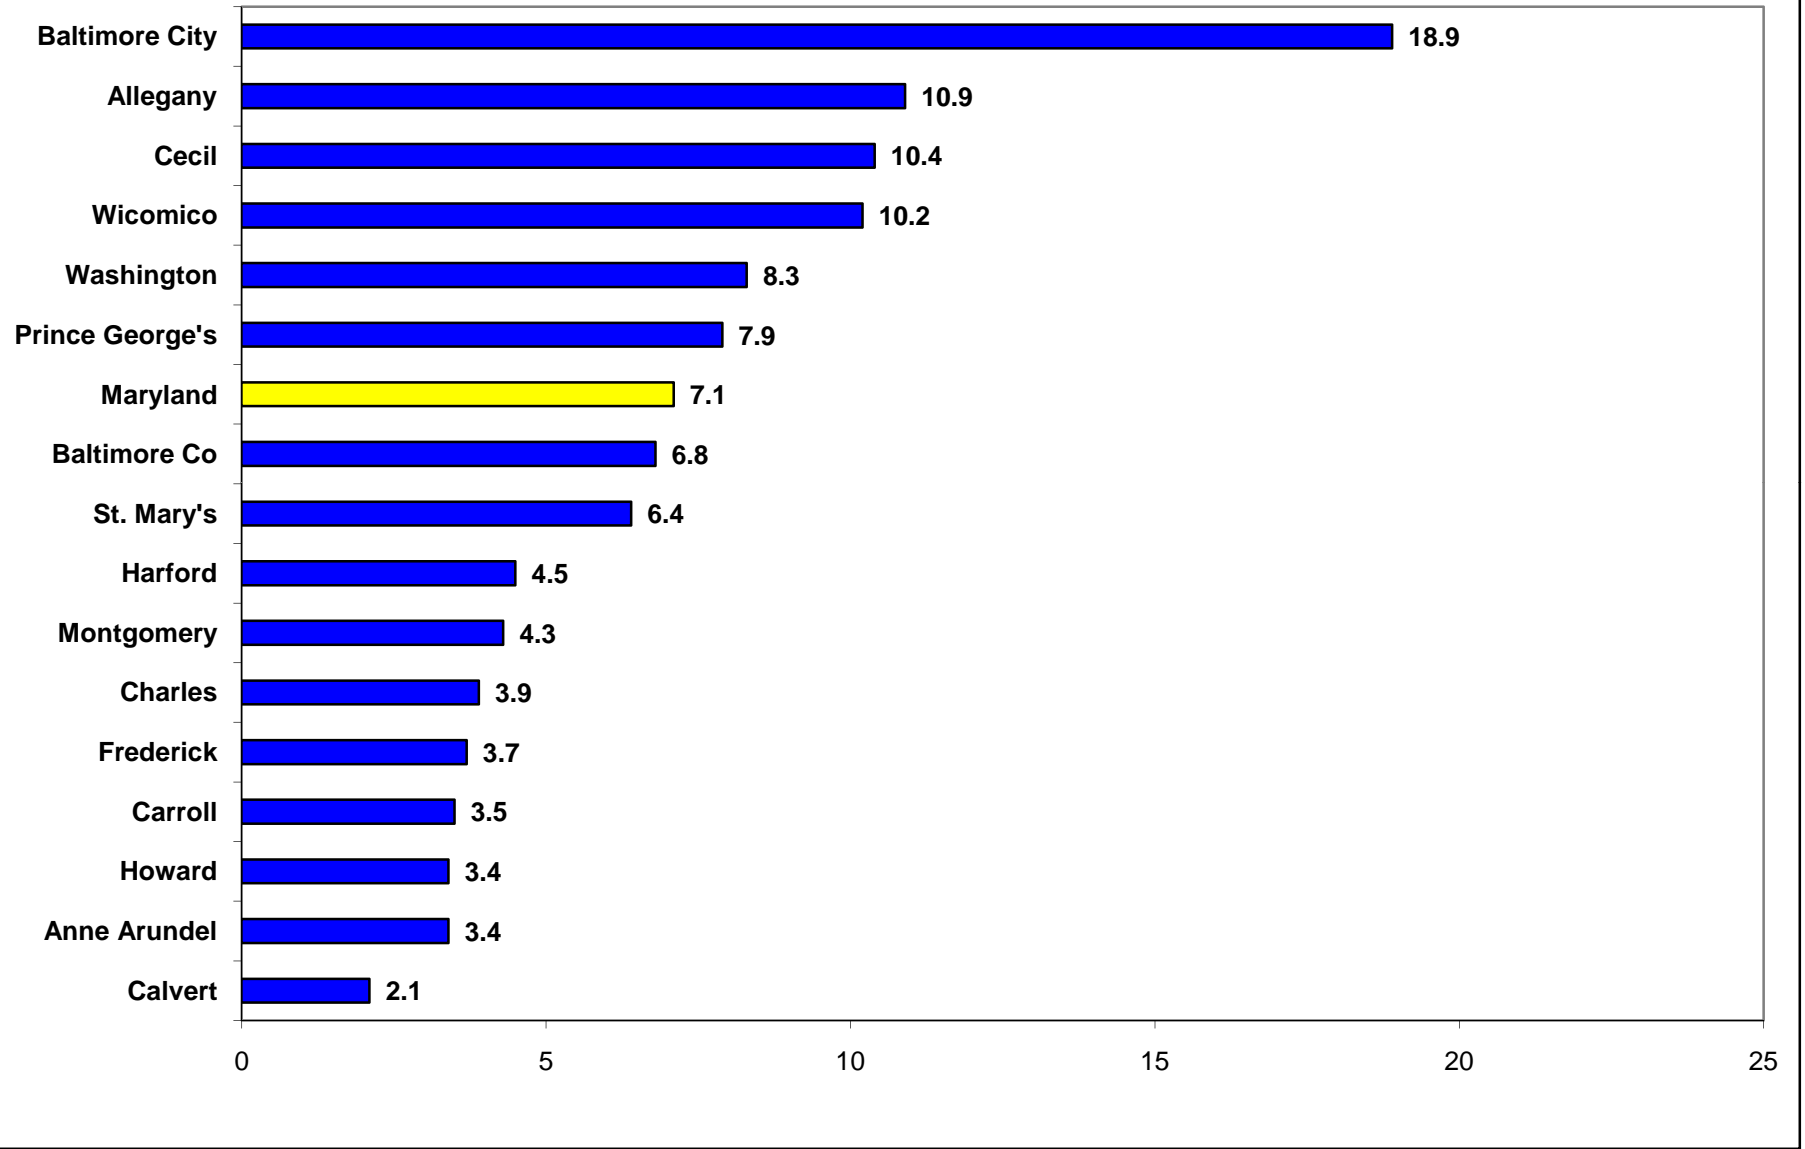

2007 Poverty Rate (Percent) for Male Population*

* Apparent differences may not be statistically significant at the 90 percent confidence interval.