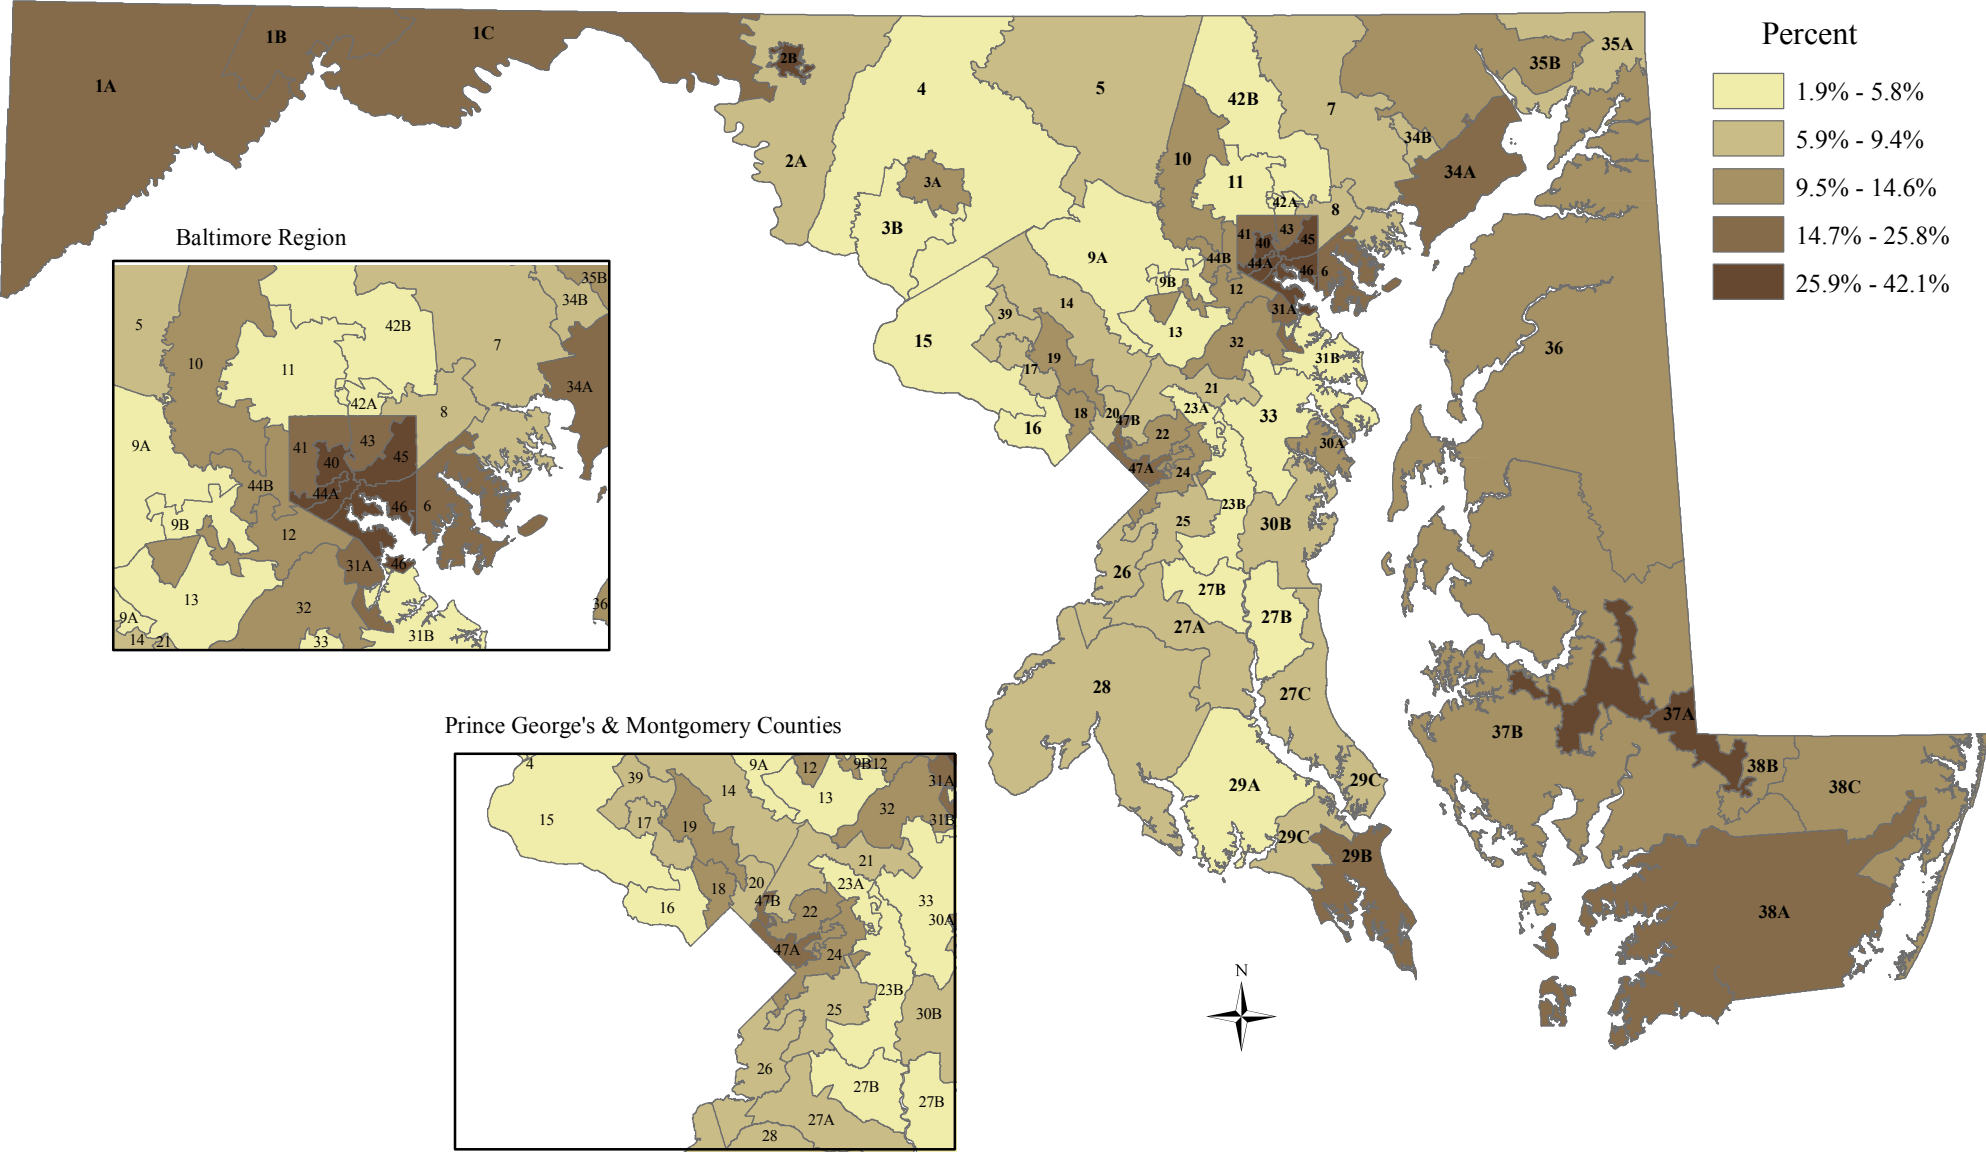

Percent of Families with Related Children Less Than 18 Years Old in Poverty by Legislative District, 2008 to 2012

Map prepared by the Maryland Department of Planning, Planning Data & Analysis
 Source: U.S. Census Bureau, ACS 2008 -2012, December 2013