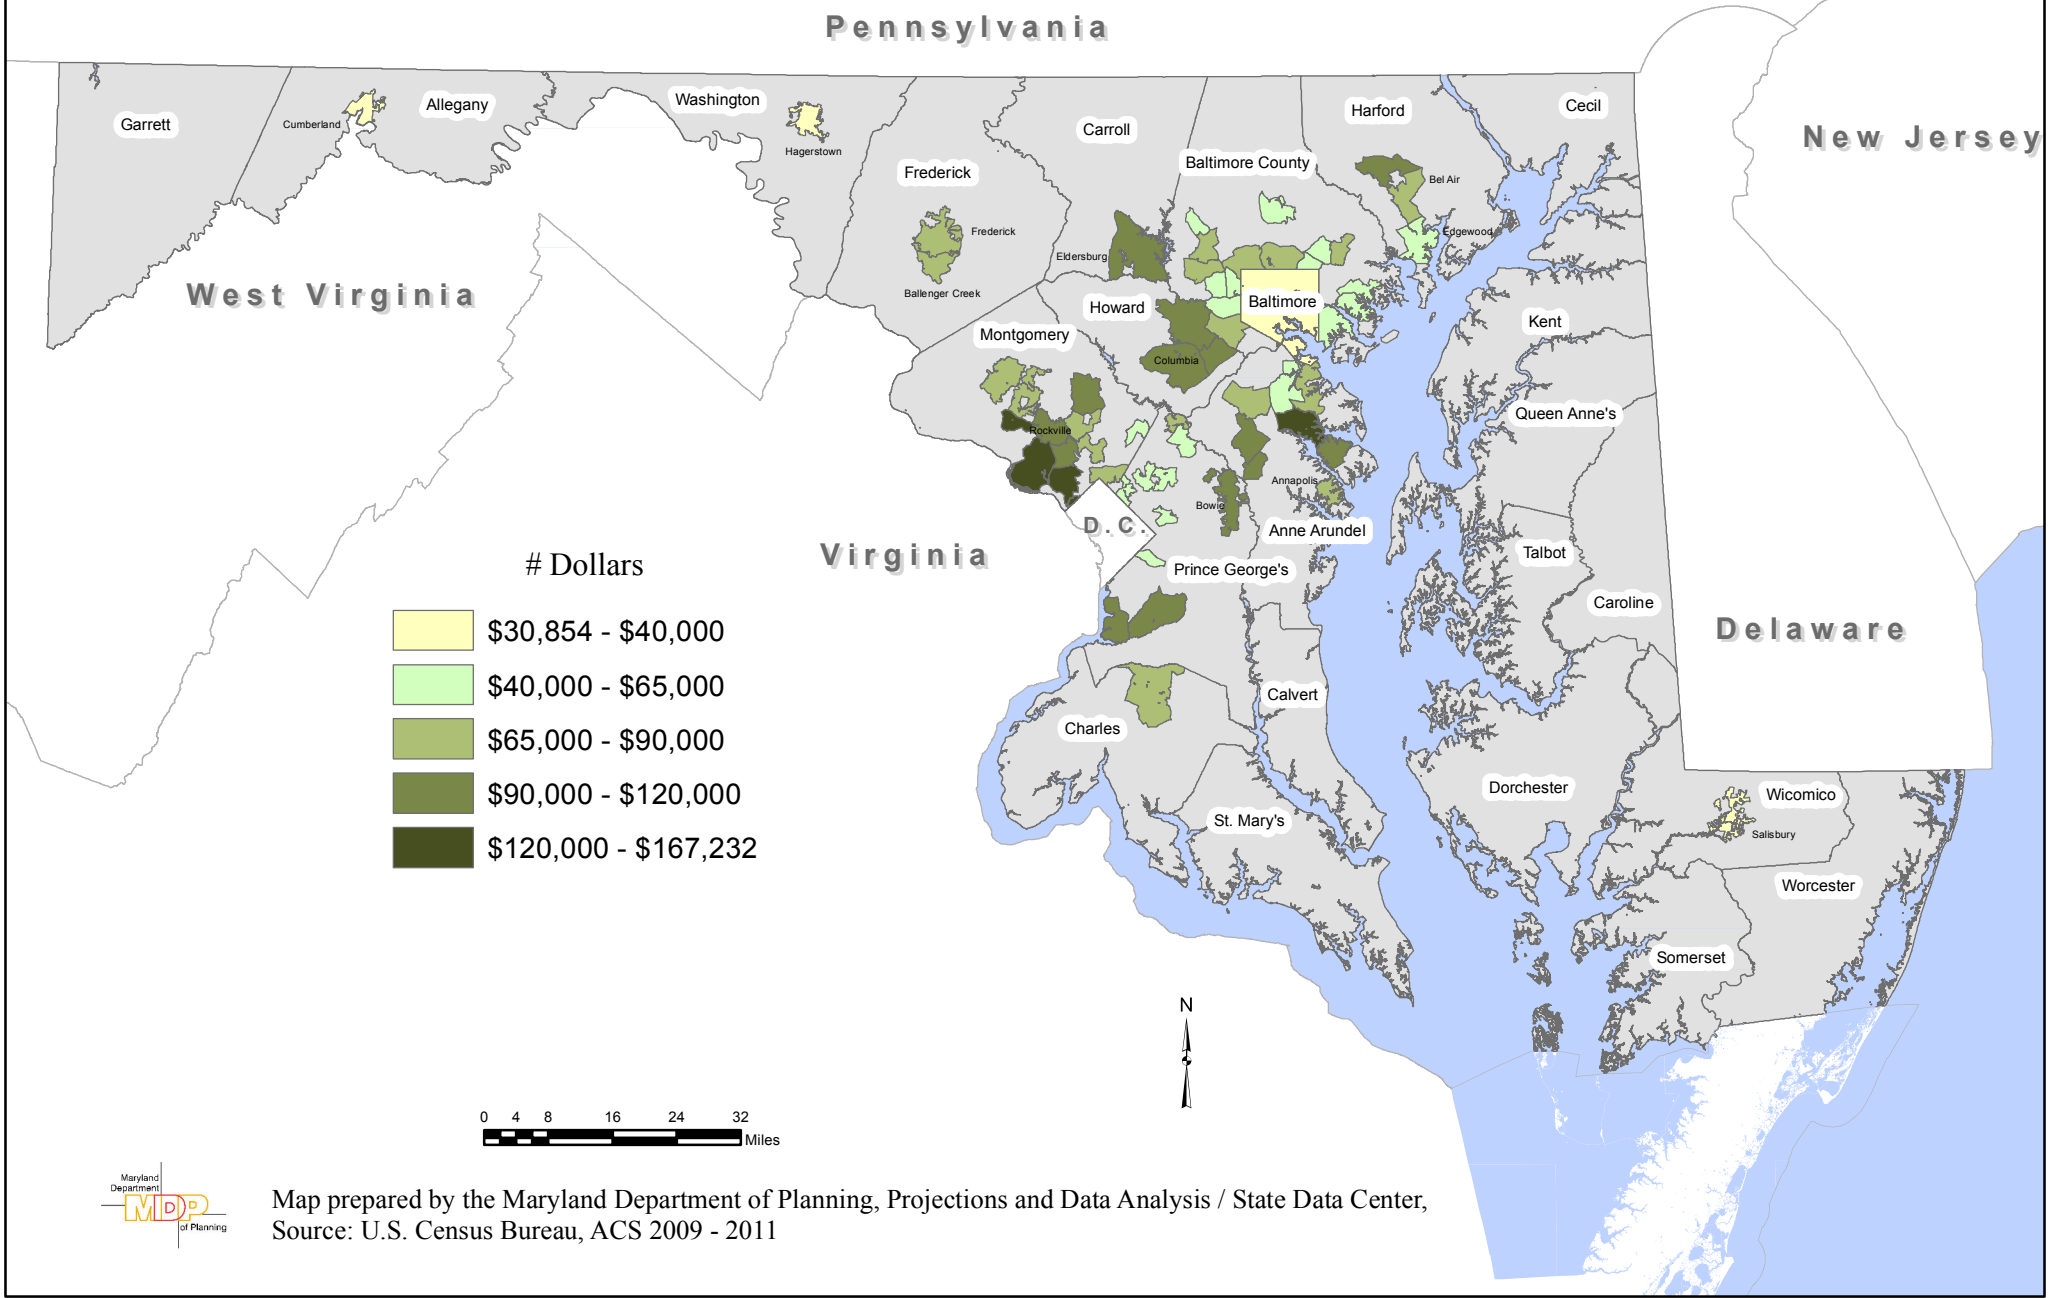

# Median Household Income, 2009 - 2011

Map prepared by the Maryland Department of Planning, Projections and Data Analysis / State Data Center,  
 Source: U.S. Census Bureau, ACS 2009 - 2011