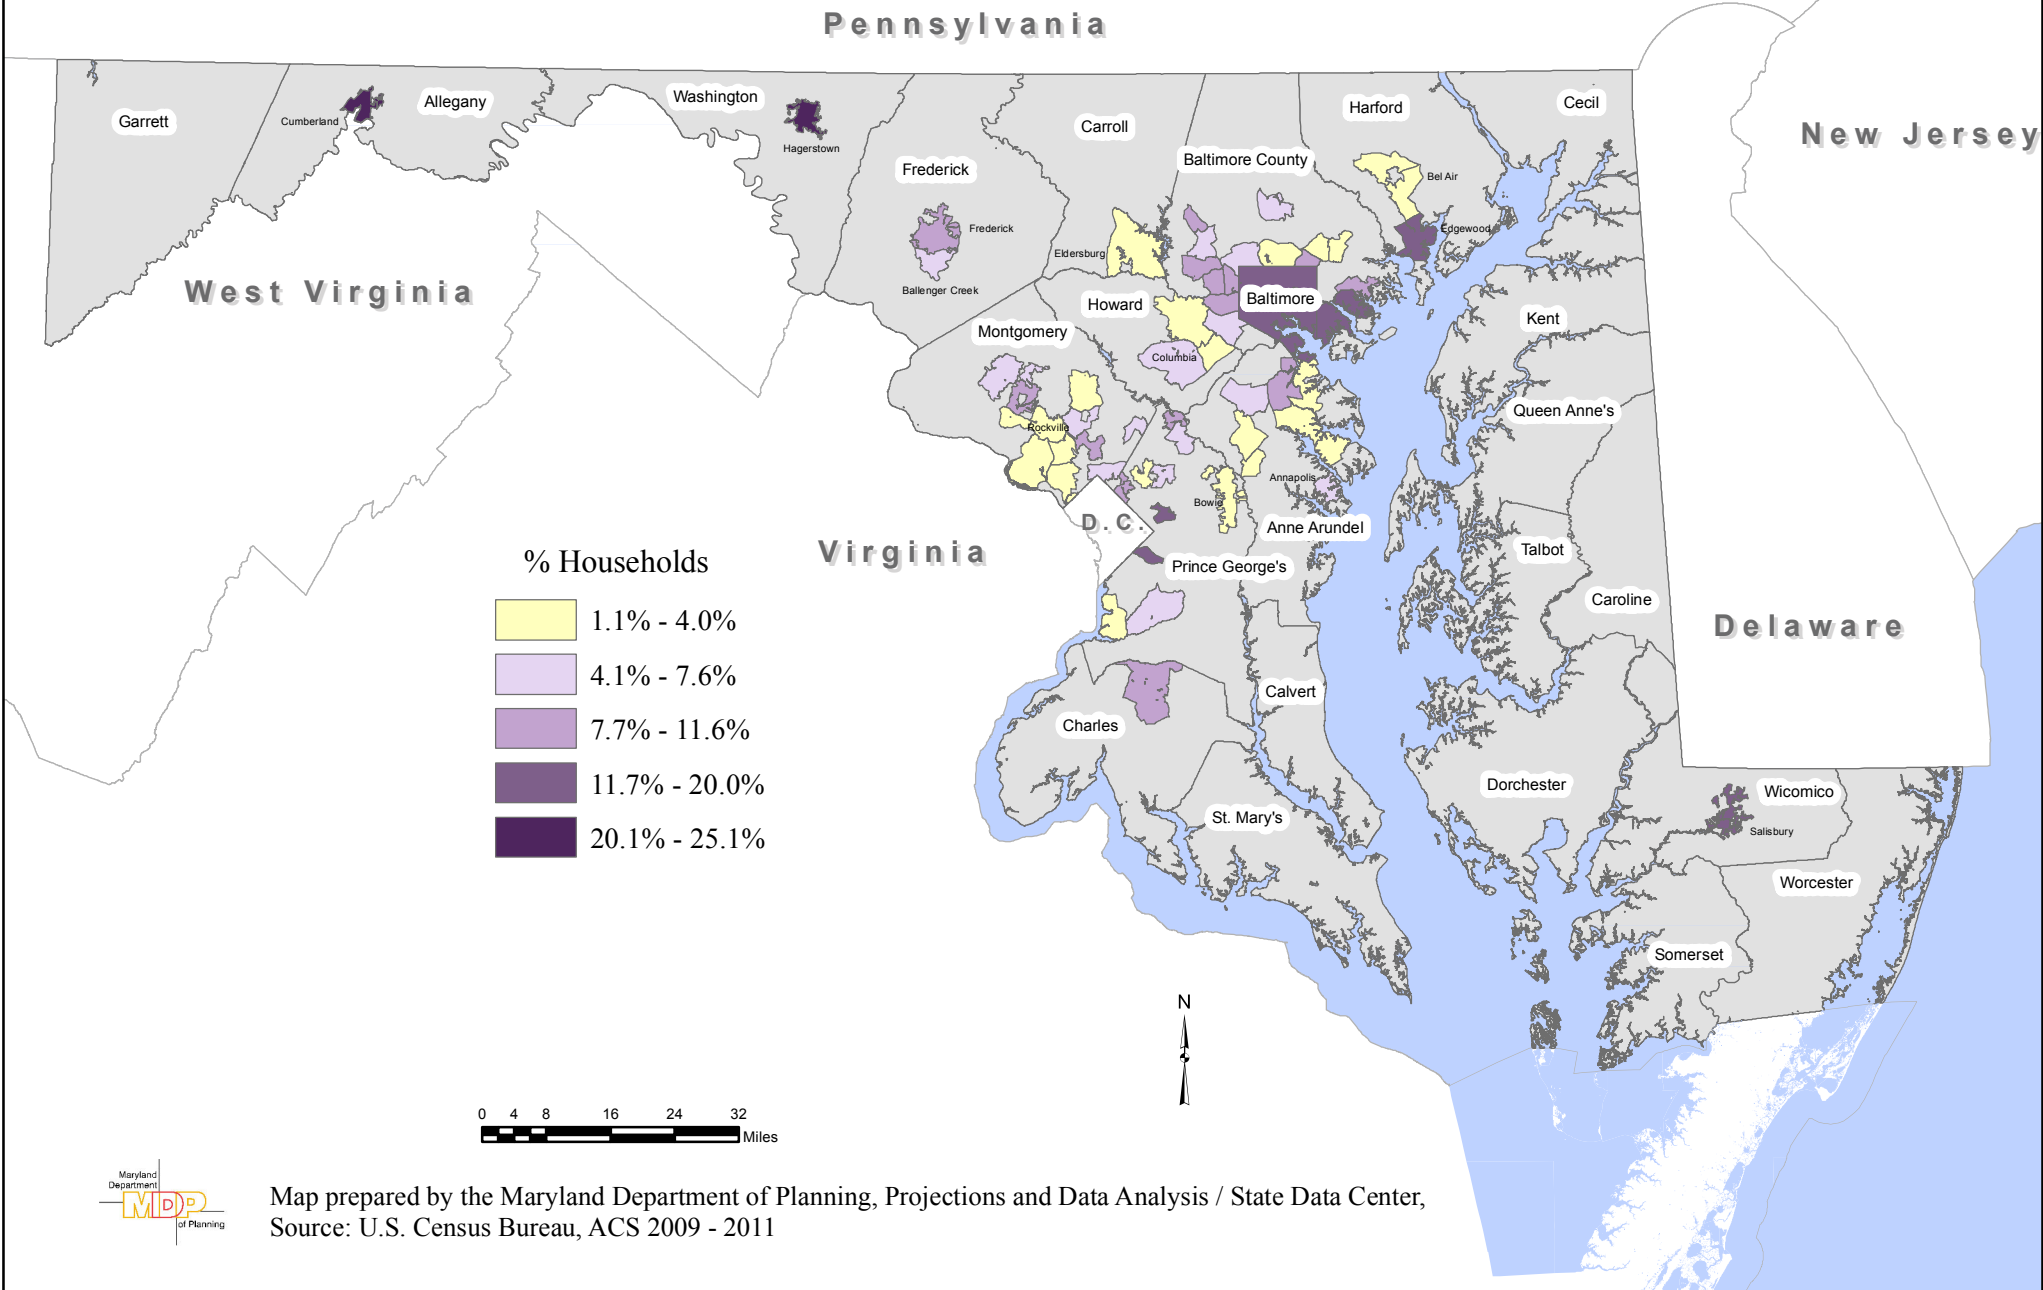

# Percent of Households Receiving Food Stamps, 2009 - 2011

Map prepared by the Maryland Department of Planning, Projections and Data Analysis / State Data Center,  
 Source: U.S. Census Bureau, ACS 2009 - 2011