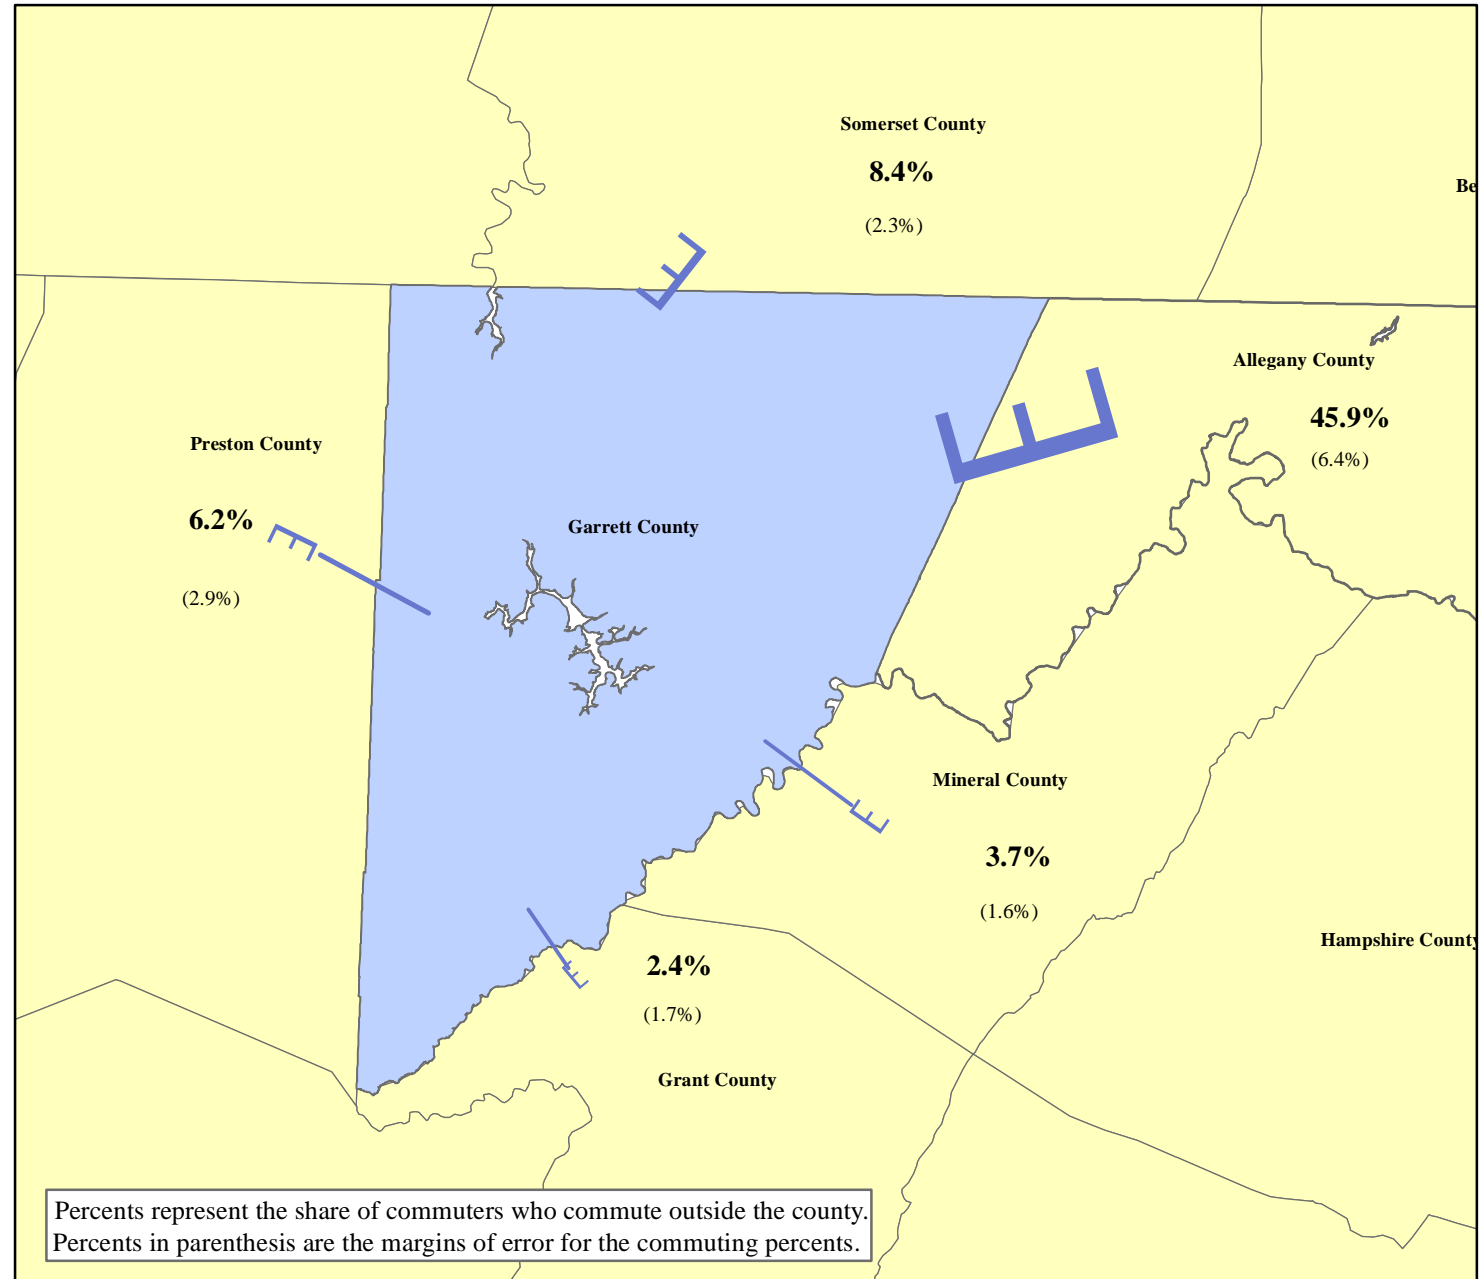

Distribution of Garrett County Commuters Working Outside the County 2009 - 2013

Garrett County Workers

To:	Number	MOE [^]
Garrett County*	10,526	492
Other Counties**	3,245	769

Commuters To	Number	MOE
Allegheny County	1,490	212
Somerset County	272	76
Preston County	202	95
Mineral County	119	51
Grant County	79	54
Montgomery County	62	43
Frederick County	46	48
Baltimore County	40	32
Arlington County	37	45
Anne Arundel County	30	43
Washington County	28	23
Frederick County	28	32
Carroll County	25	34
Fairfax County	23	26
Baltimore City	9	13
Washington, D. C.	8	13
Adams County	8	17
Morgan County	2	4
Reminder of Counties	737	170

* Live and Work in Garrett County

** Live in Garrett County & work outside Garrett County

[^] MOE = Margin of Error

Prepared by the Maryland Department of Planning, Planning Data & Analysis Unit

Source: U.S. Census Bureau, 2009-2013 American Community Survey Data, Journey-To-Work Commutation Data, August 2015.