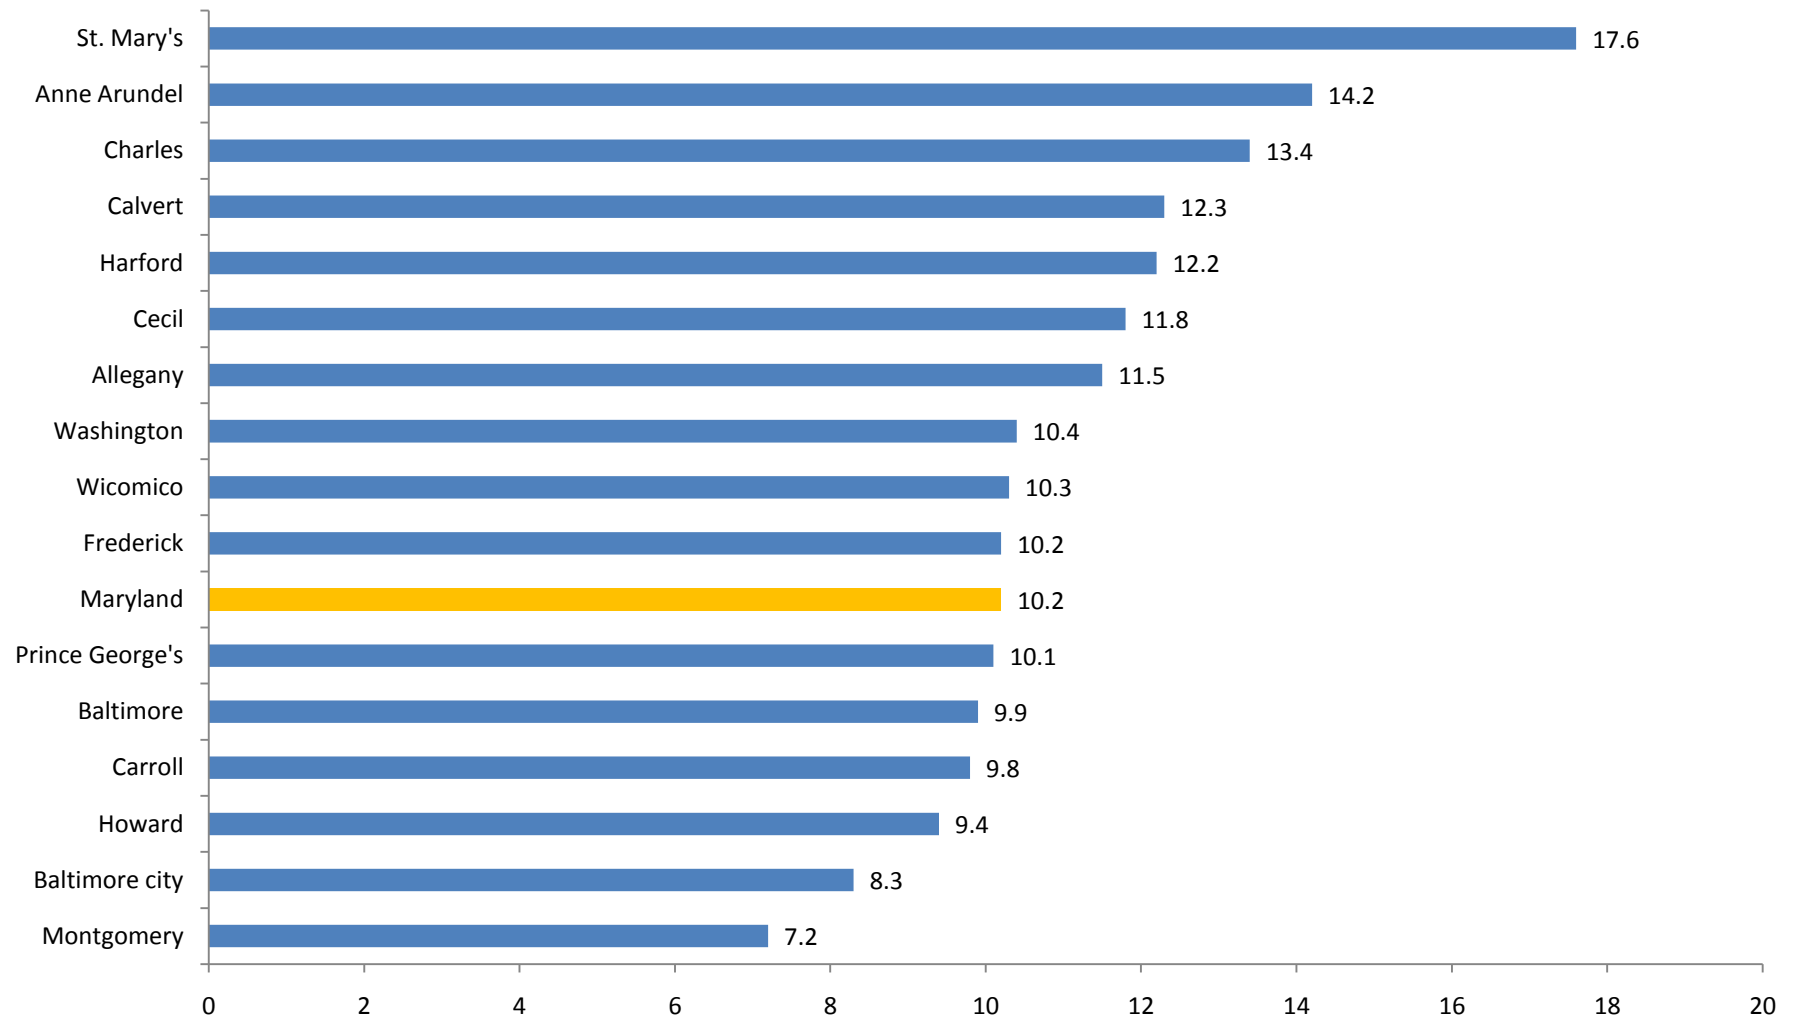

Percent of the Civilian Population 18 Years and Over Who Are Veterans in Maryland and its Jurisdictions, 2009 (Table GCT2101) *

* Apparent differences may not be statistically significant at the 90 percent confidence interval.

Prepared by the Maryland Department of Planning, from the 2009 ACS for the 16 counties covered (population of 65,000 or more), September 2010