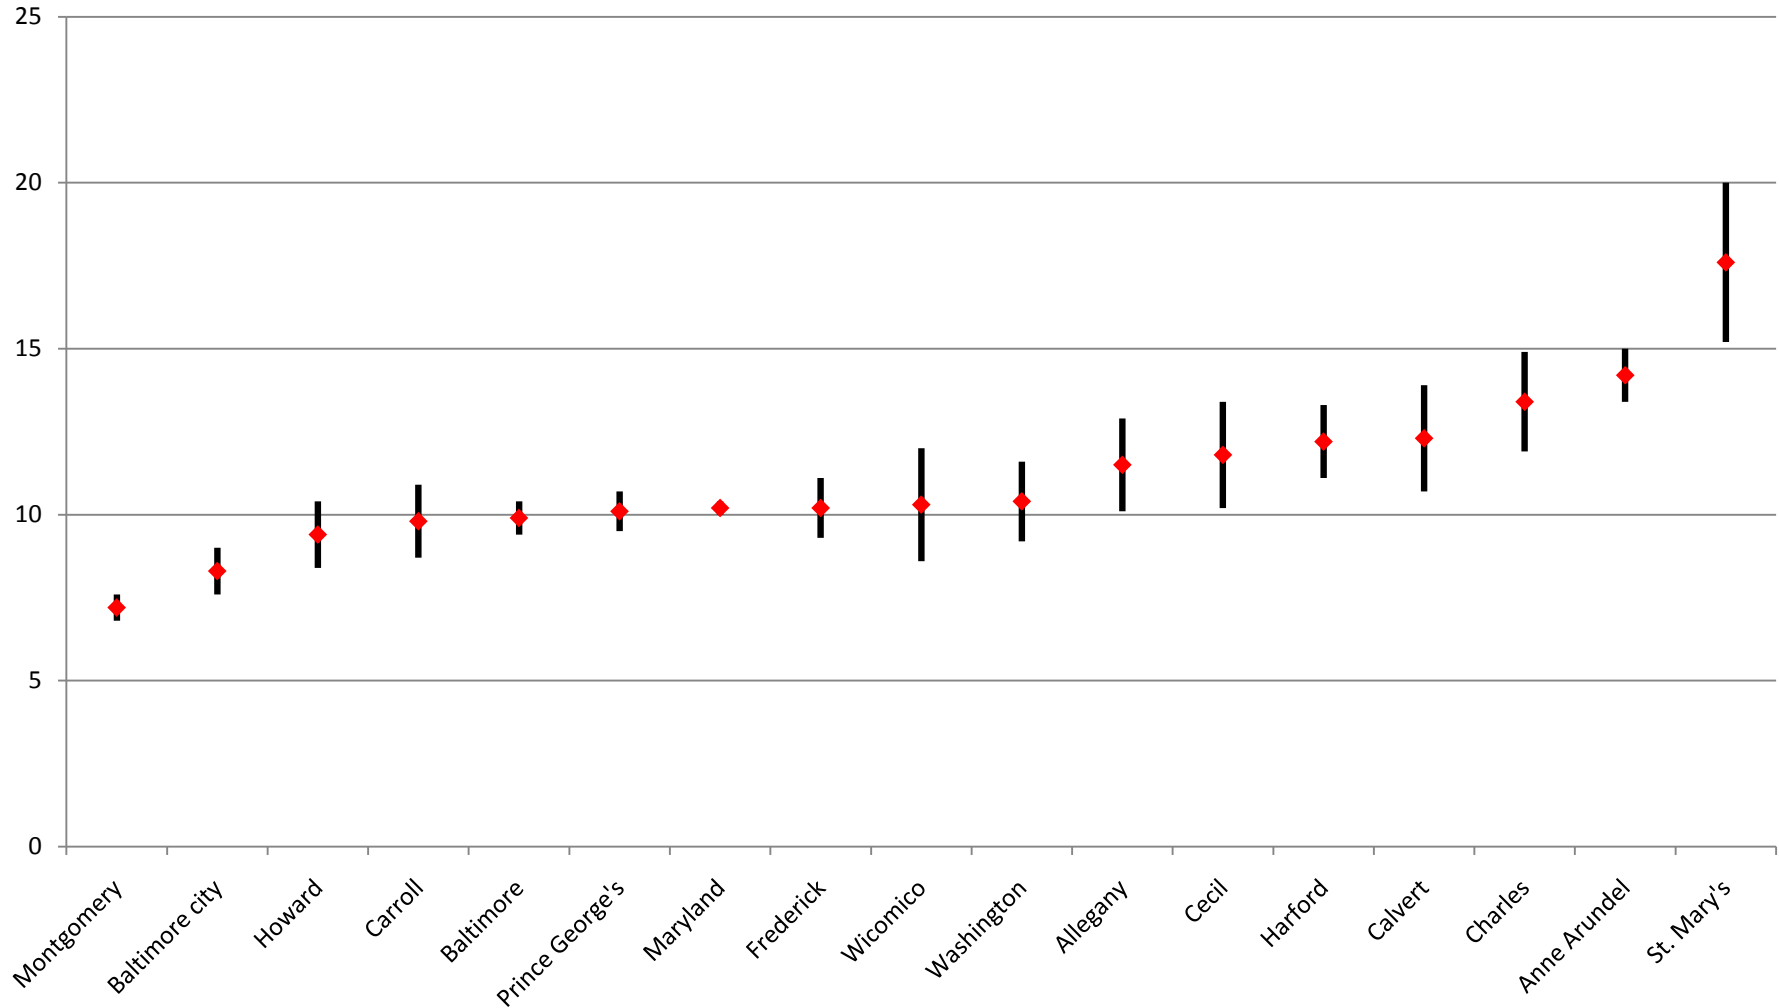

Percent of the Civilian Population 18 Years and Over Who Are Veterans in Maryland and its Jurisdictions, 2009 (Table GCT2101) *

* Apparent differences may not be statistically significant at the 90 percent confidence interval.

Prepared by the Maryland Department of Planning, from the 2009 ACS for the 16 counties covered (population of 65,000 or more), September 2010