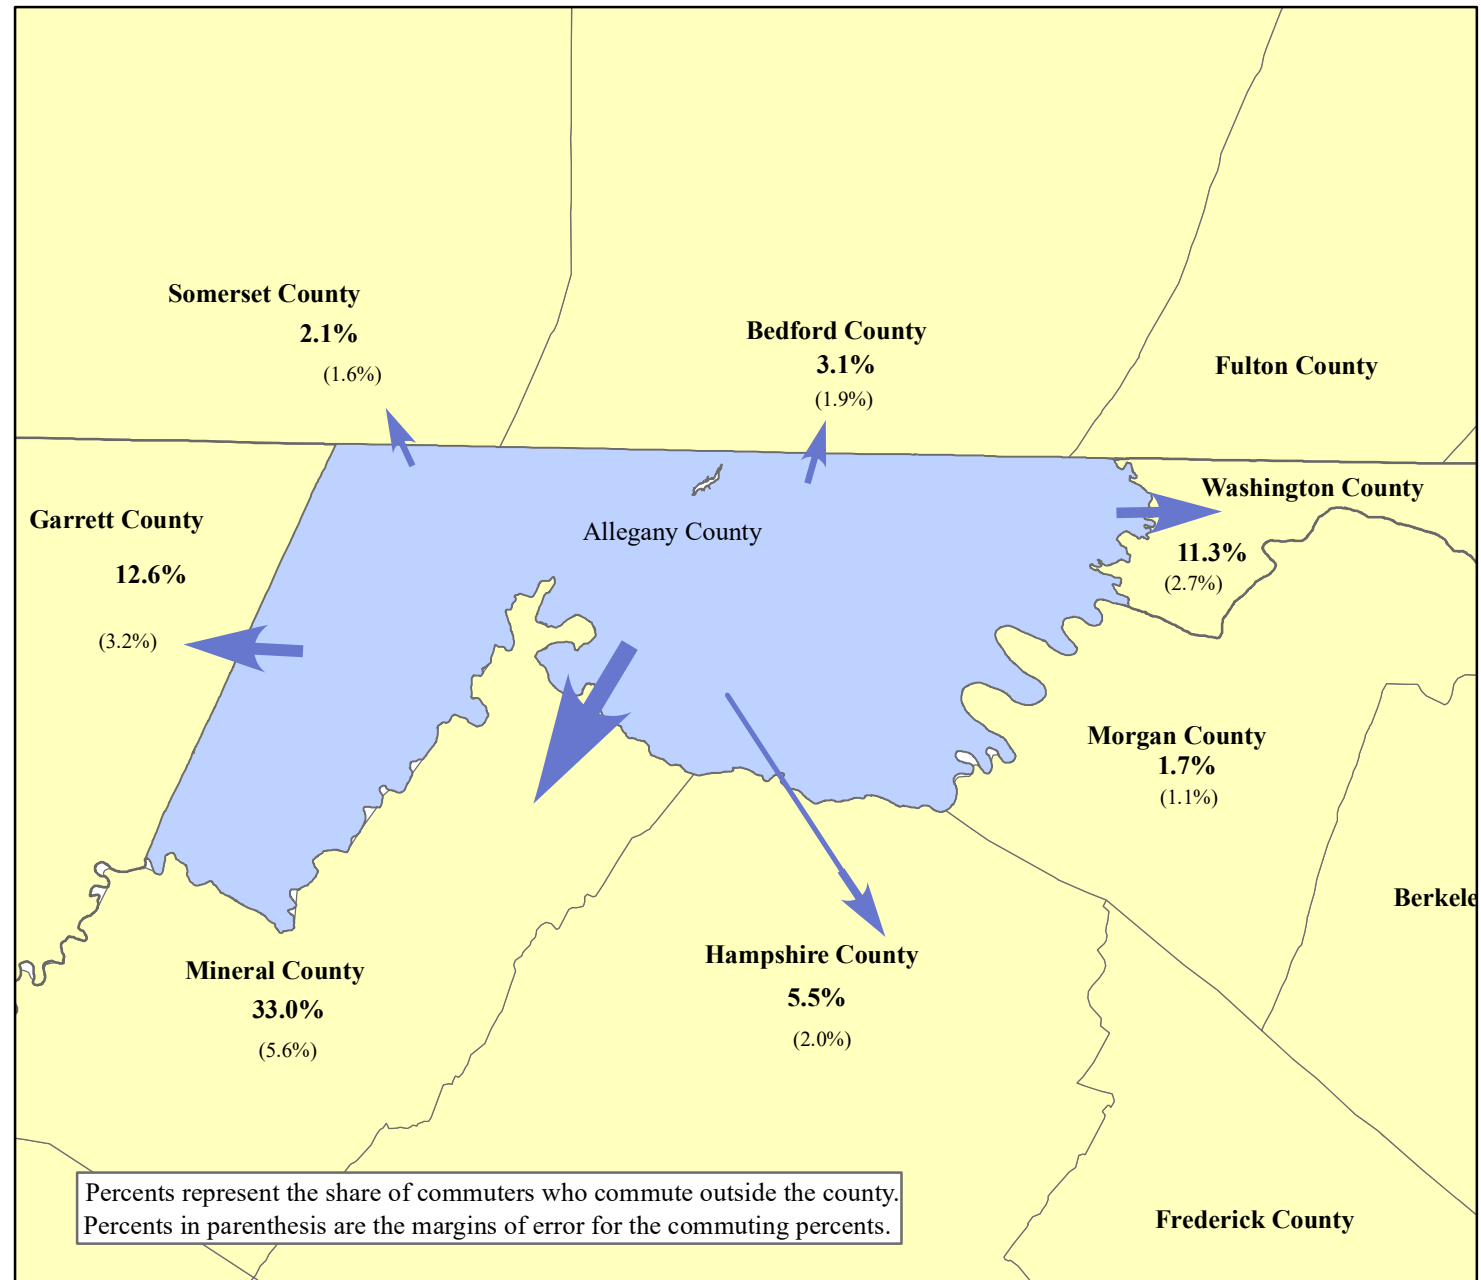

Distribution of Allegany County Commuters Working Outside the County 2011 - 2015

Allegany County Workers

To:	Number	MOE [^]
Allegany County*	24,334	744
Other Counties**	4,674	434

Commuters From	Number	MOE
Mineral County	1,617	270
Garrett County	643	149
Washington County	552	132
Frederick County	244	127
Hampshire County	214	84
Prince George's County	143	120
Monongalia County	126	69
Bedford County	116	66
Morgan County	100	59
Somerset County	79	61
Baltimore city	70	34
Preston County	65	54
Montgomery County	63	45
Alexandria city	53	61
Loudoun County	47	42
Lawrence County	44	67
Franklin County	41	50
Baltimore County	38	32
Hardy County	36	29
Reminder of Counties	383	94

* Live and Work in Allegany County

** Live in Allegany County & work outside Allegany County

[^] MOE = Margin of Error

Percents represent the share of commuters who commute outside the county.
Percents in parenthesis are the margins of error for the commuting percents.