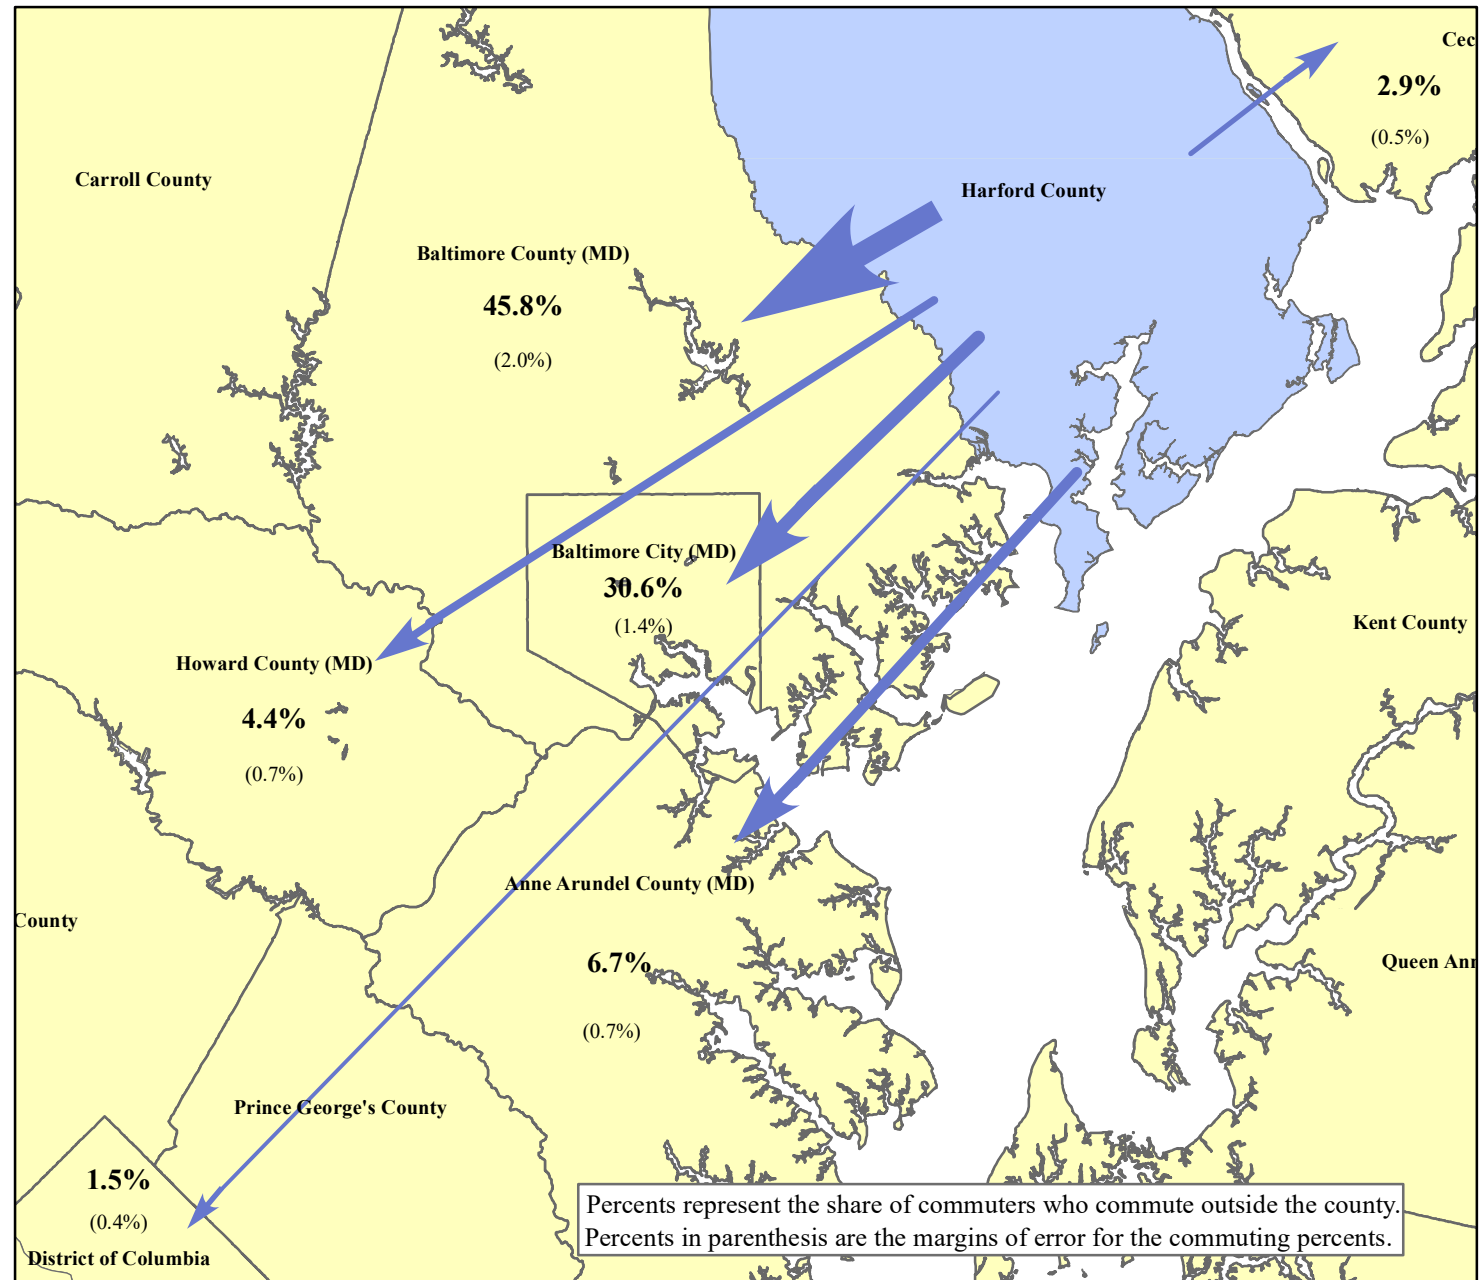

# Distribution of Harford County Commuters Working Outside the County 2011 - 2015

\* Live and Work in Harford County

\*\* Live in Harford County & work outside Harford County

<sup>^</sup> MOE = Margin of Error

Prepared by the Maryland Department of Planning, Planning Data & Analysis Unit