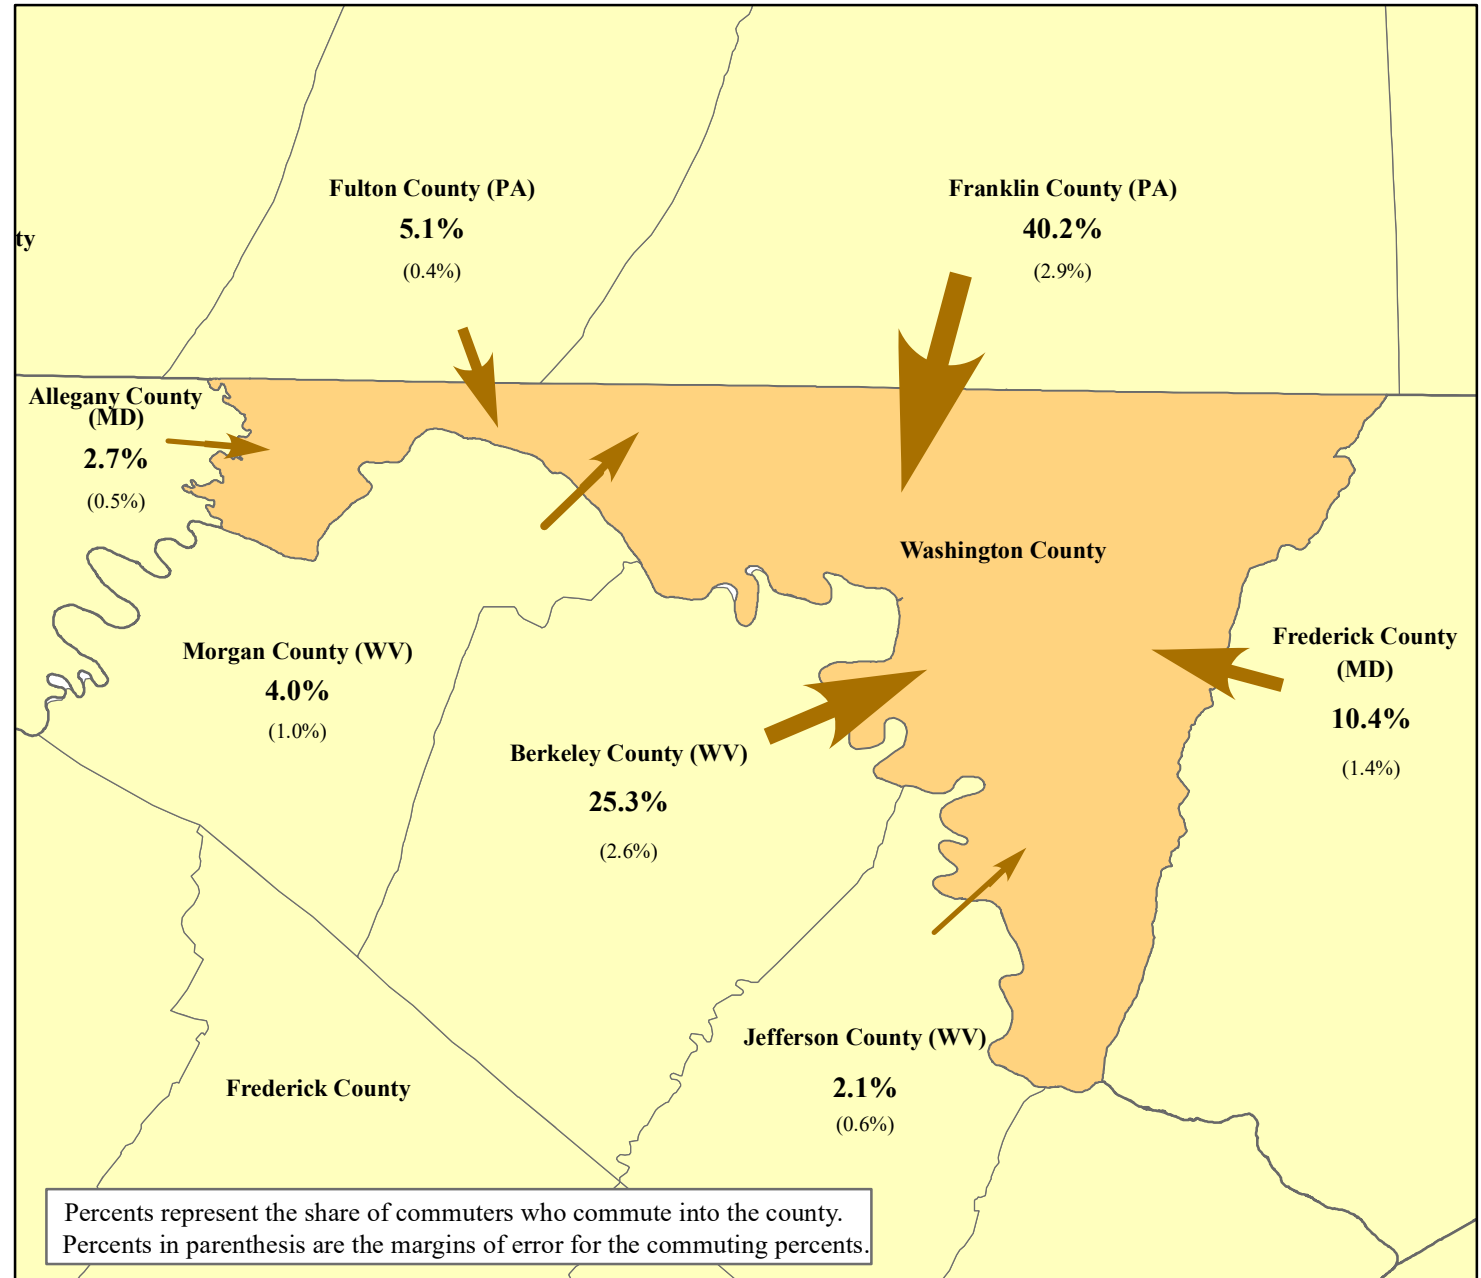

# Distribution of Inter-County Commuters Working in Washington County 2011 - 2015

## Washington County Workers

From:	Number	MOE <sup>^</sup>
Washington County*	44,286	1,226
Other Counties**	24,461	1,082

Commuters From	Number	MOE
Franklin County	9,349	605
Berkeley County	7,119	666
Frederick County	2,457	380
Fulton County	1,238	101
Morgan County	873	210
Allegany County	552	132
Jefferson County	415	125
Adams County	232	83
Bedford County	227	91
Montgomery County	206	101
Charles County	197	292
Carroll County	181	64
Cumberland County	144	85
York County	125	84
Baltimore County	109	53
Howard County	109	74
Baltimore city	95	89
Anne Arundel County	91	51
Prince George's County	61	60
Reminder of Counties	681	131

\* Live and Work in Washington County

\*\* Live outside Washington County & work in Washington County

<sup>^</sup> MOE = Margin of Error

Prepared by the Maryland Department of Planning, Planning Data & Analysis Unit