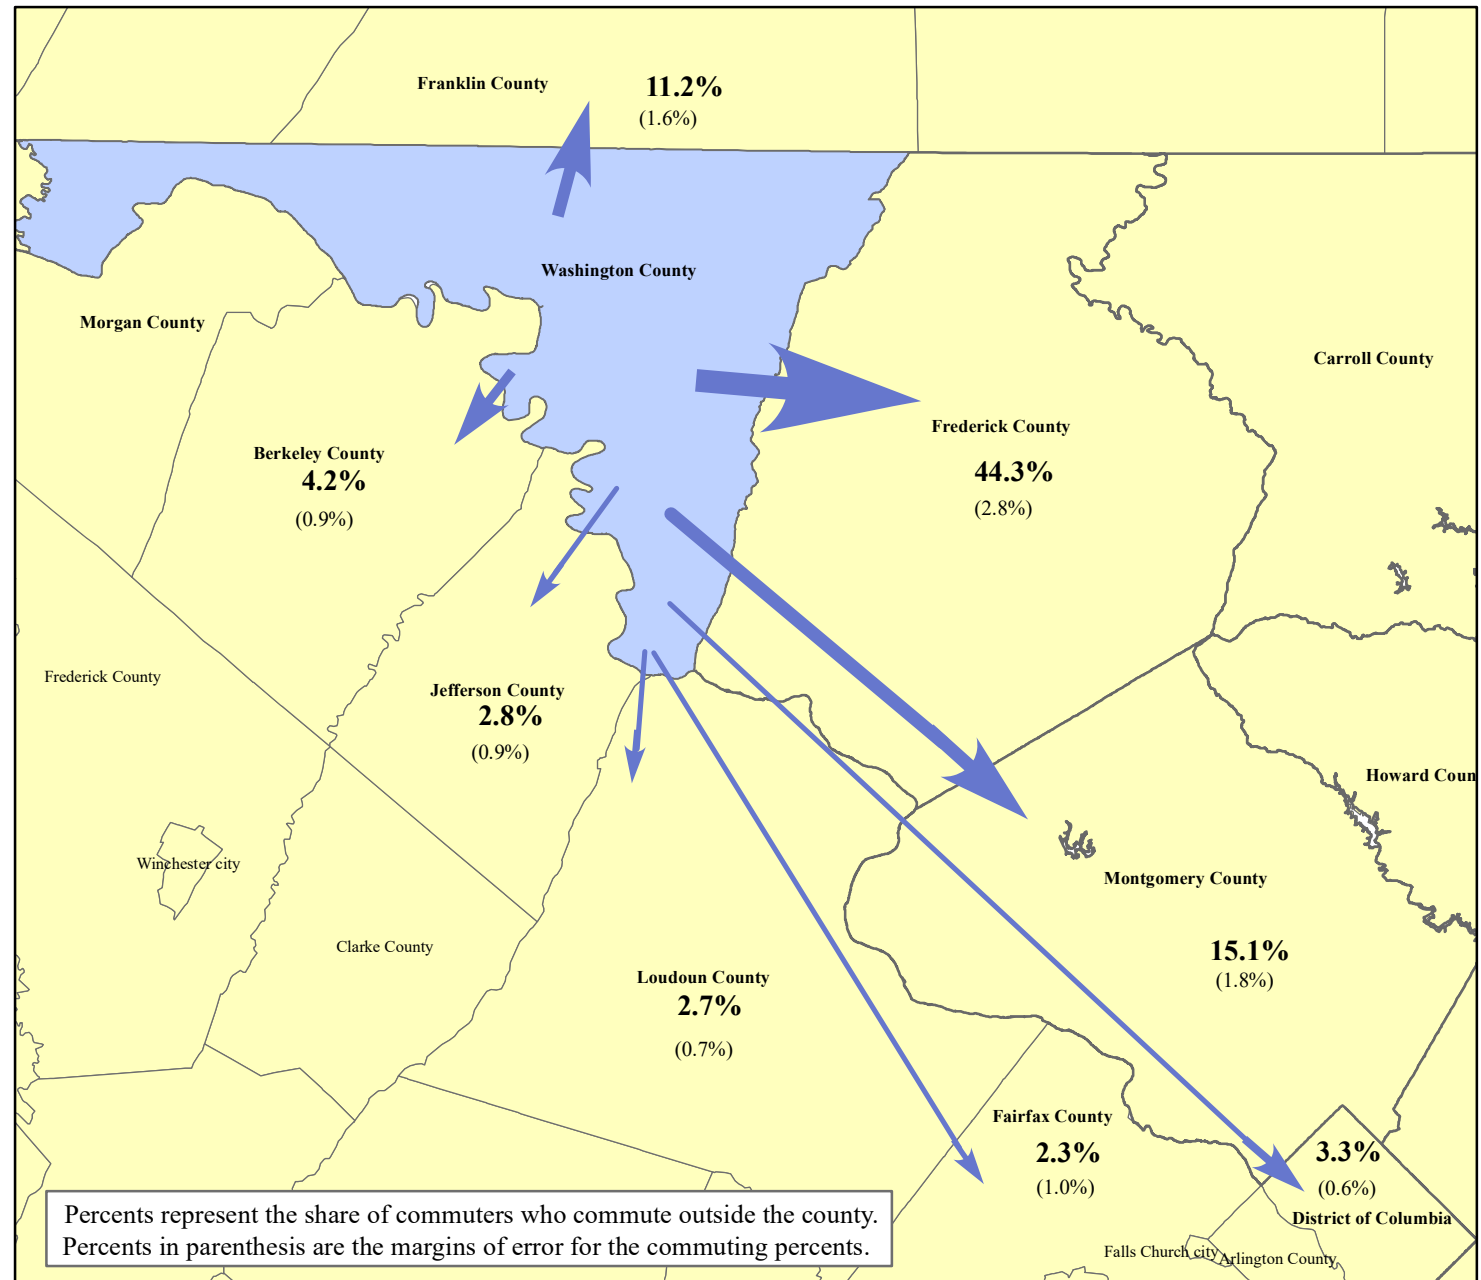

Distribution of Washington County Commuters Working Outside the County 2011 - 2015

Washington County Workers

To:	Number	MOE [^]
Washington County*	44,286	1,226
Other Counties**	21,770	1,006

Commuters To	Number	MOE
Frederick County	9,204	706
Montgomery County	3,274	448
Franklin County	2,382	331
Berkeley County	1,249	240
Loudoun County	783	211
District of Columbia	668	150
Jefferson County	637	174
Fairfax County	544	208
Prince George's County	462	135
Baltimore city	357	115
Howard County	313	98
Baltimore County	281	117
Anne Arundel County	214	84
Carroll County	210	125
Cumberland County	146	73
Allegany County	123	87
Morgan County	97	48
Alexandria city	79	63
Fulton County	76	53
Reminder of Counties	681	131

* Live and Work in Washington County

** Live in Washington County & work outside Washington County

[^] MOE = Margin of Error

Prepared by the Maryland Department of Planning, Planning Data & Analysis Unit

Source: U.S. Census Bureau, 2011-2015 American Community Survey Data, Journey-To-Work Commutation Data, September, 2020.