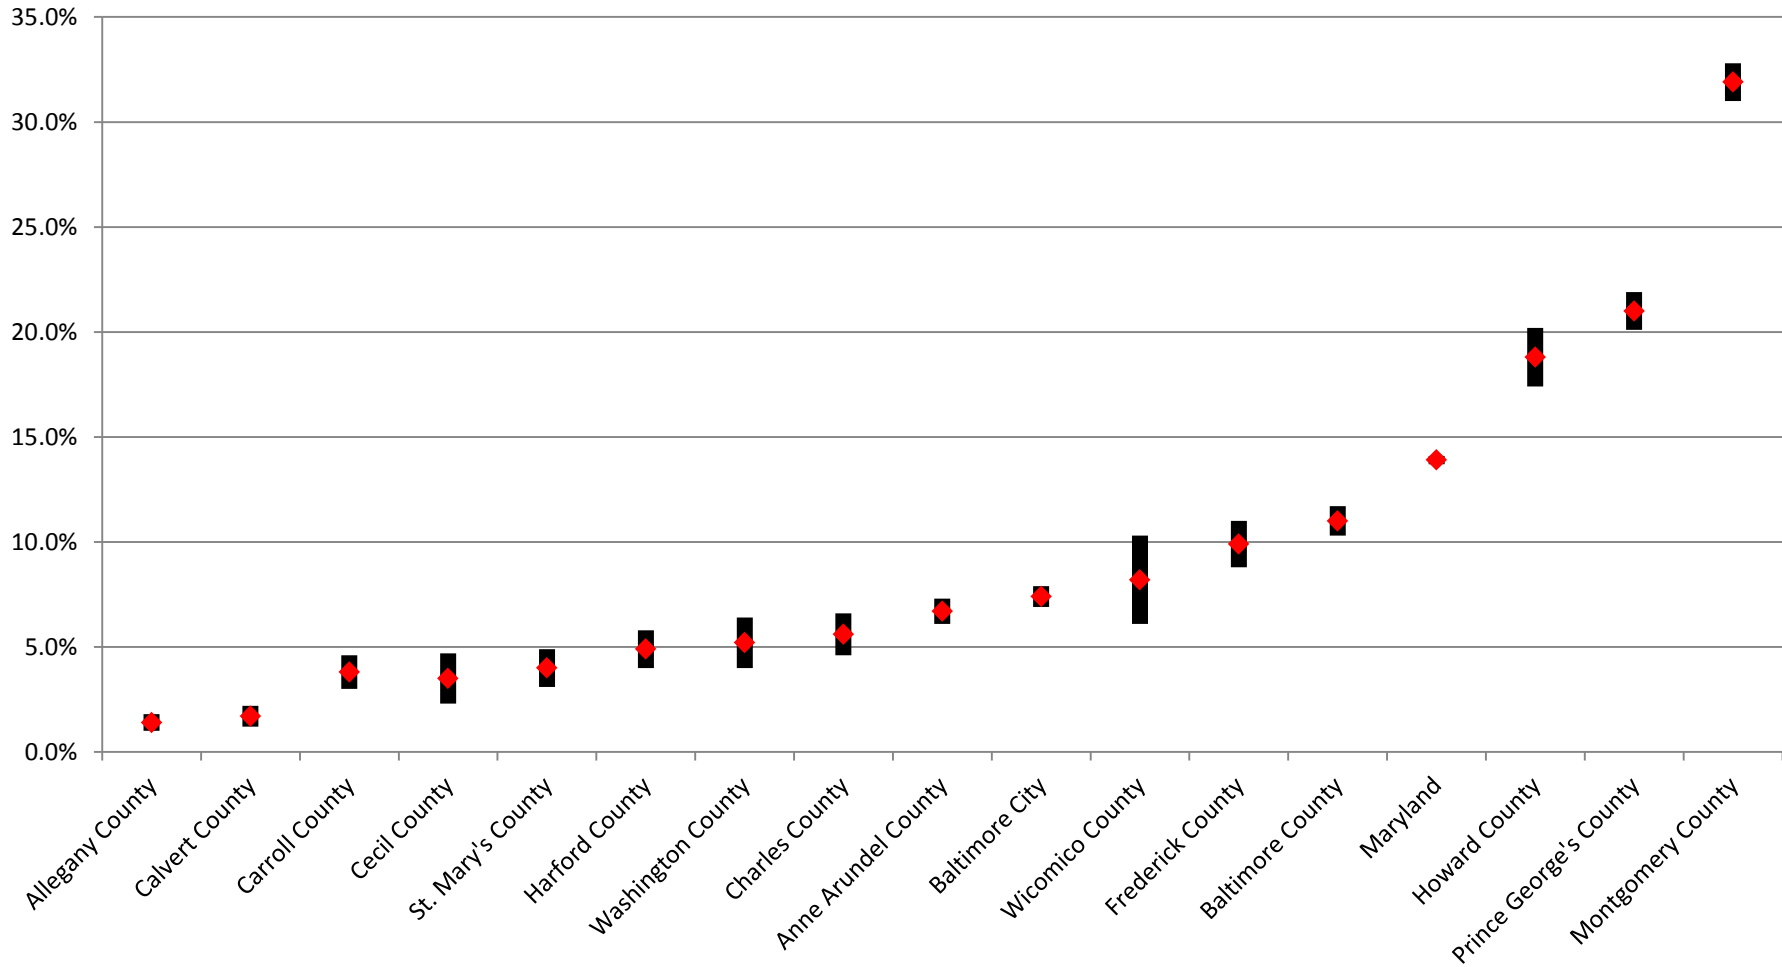

Percent of People Who Are Foreign Born in Maryland and its Jurisdictions, 2011 (with Margin of Error)

* Apparent differences may not be statistically significant at the 90 percent confidence interval.

Prepared by the Maryland Department of Planning, from the 2011 ACS for the 16 counties covered (population of 65,000 or more), September 2012