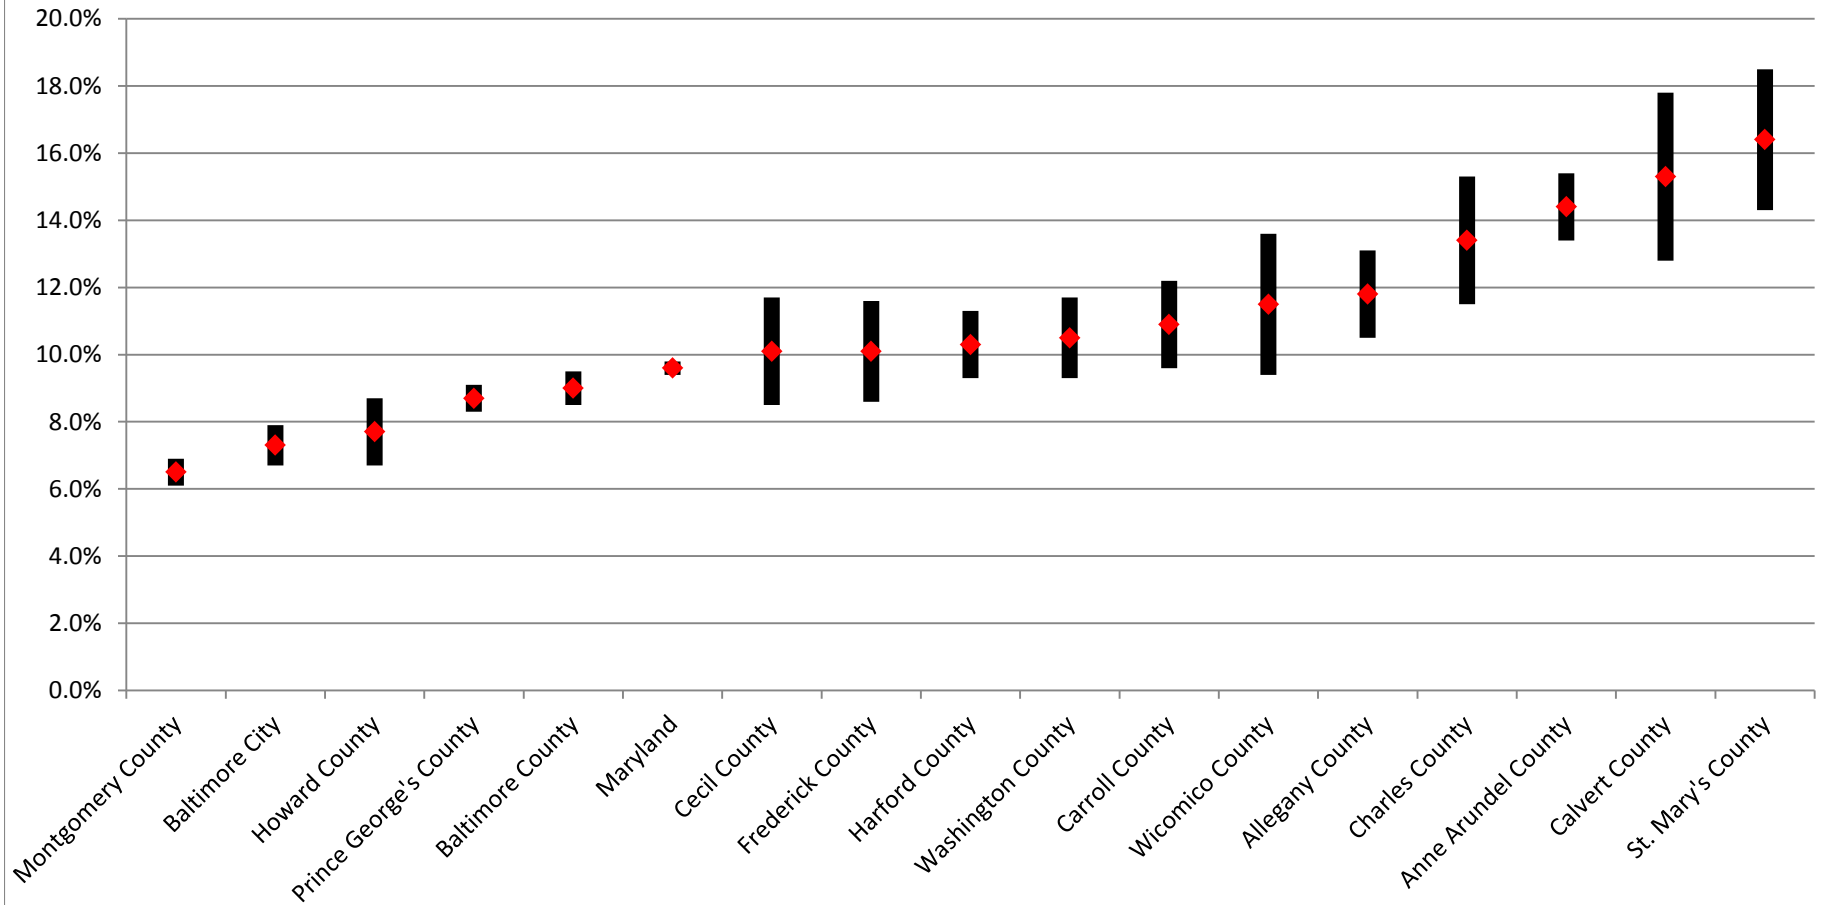

Percent of the Civilian Population 18 Years and Over Who Are Veterans in Maryland and its Jurisdictions, 2011 (with Margin of Error)

* Apparent differences may not be statistically significant at the 90 percent confidence interval.

Prepared by the Maryland Department of Planning, from the 2011 ACS for the 16 counties covered (population of 65,000 or more), September 2012