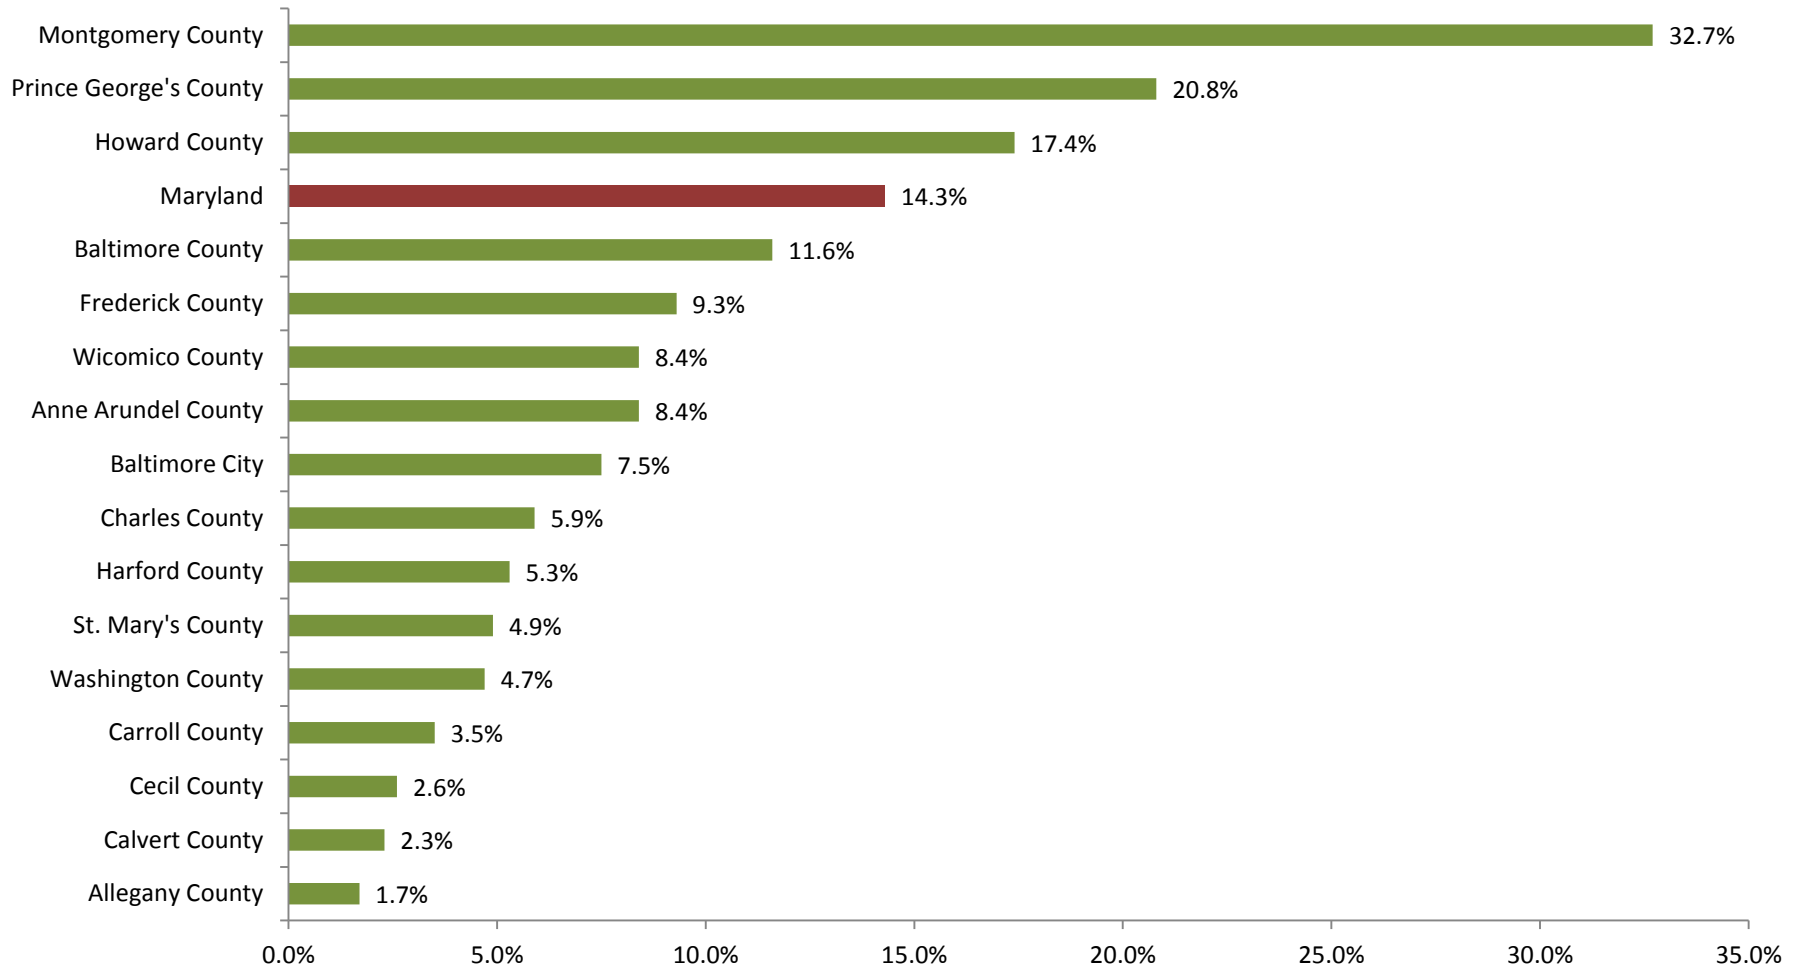

Percent of People Who Are Foreign Born in Maryland and its Jurisdictions, 2012

* Apparent differences may not be statistically significant at the 90 percent confidence interval.

Prepared by the Maryland Department of Planning, from the 2012 ACS for the 16 counties covered (population of 65,000 or more), September 2013