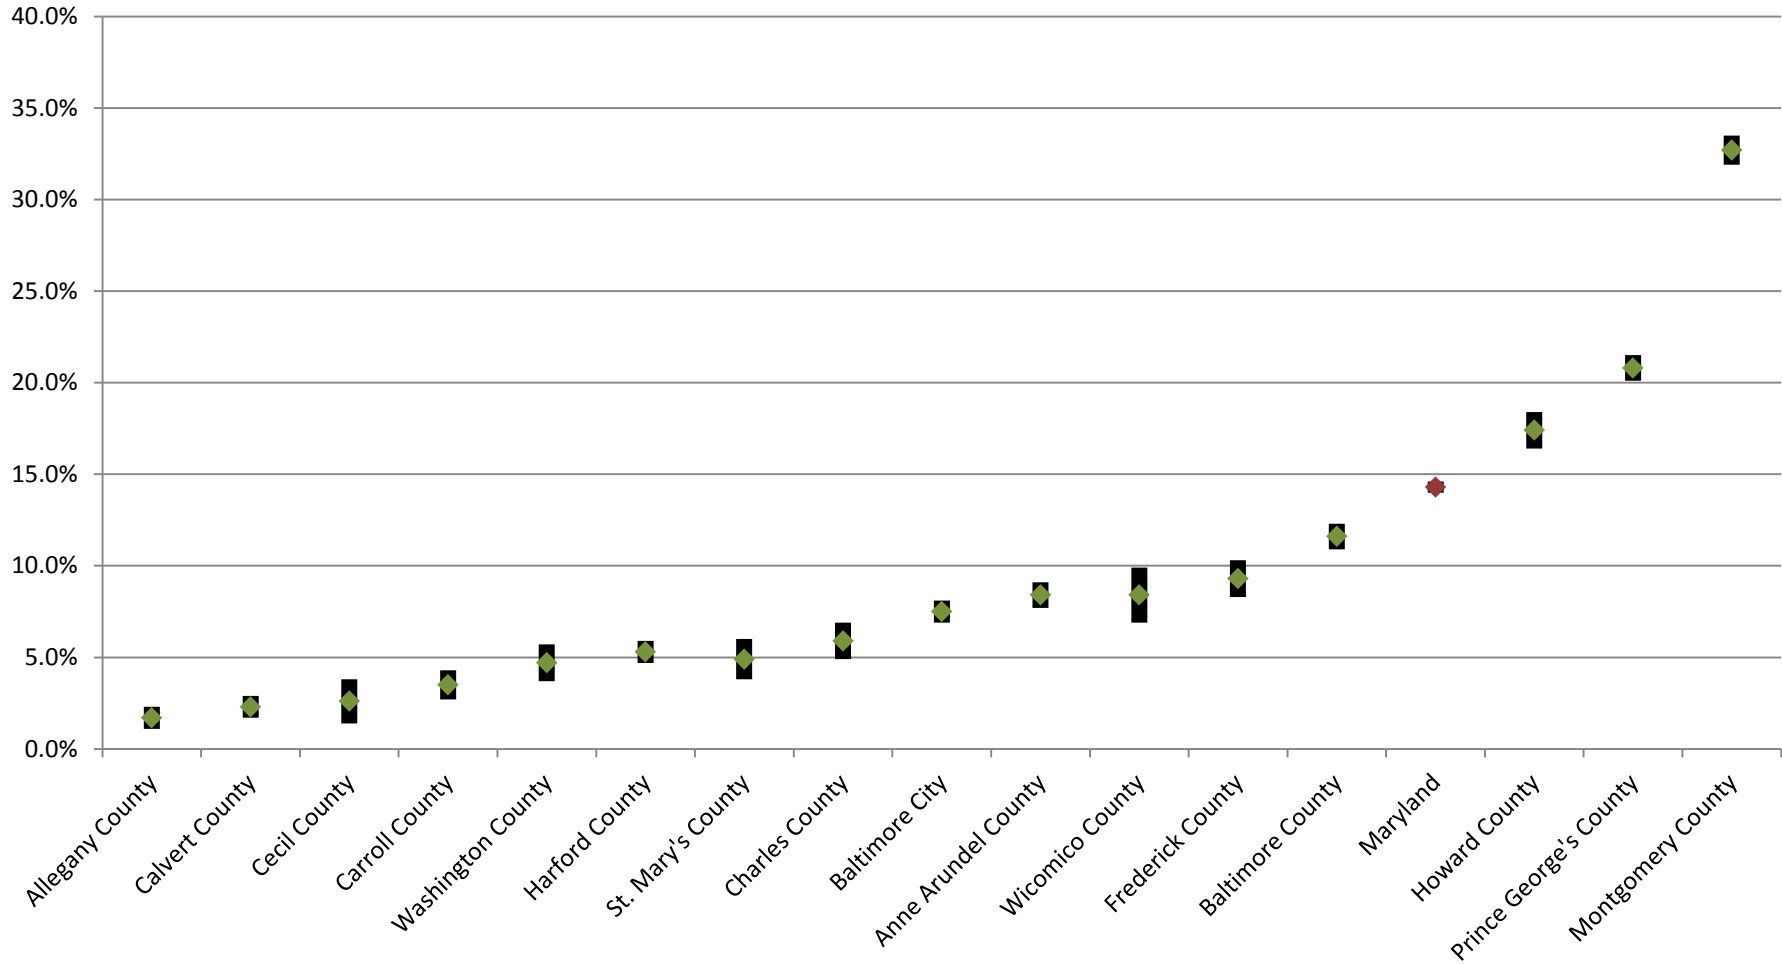

Percent of People Who Are Foreign Born in Maryland and its Jurisdictions, 2012 (with Margin of Error)

* Apparent differences may not be statistically significant at the 90 percent confidence interval.

Prepared by the Maryland Department of Planning, from the 2012 ACS for the 16 counties covered (population of 65,000 or more), September 2013