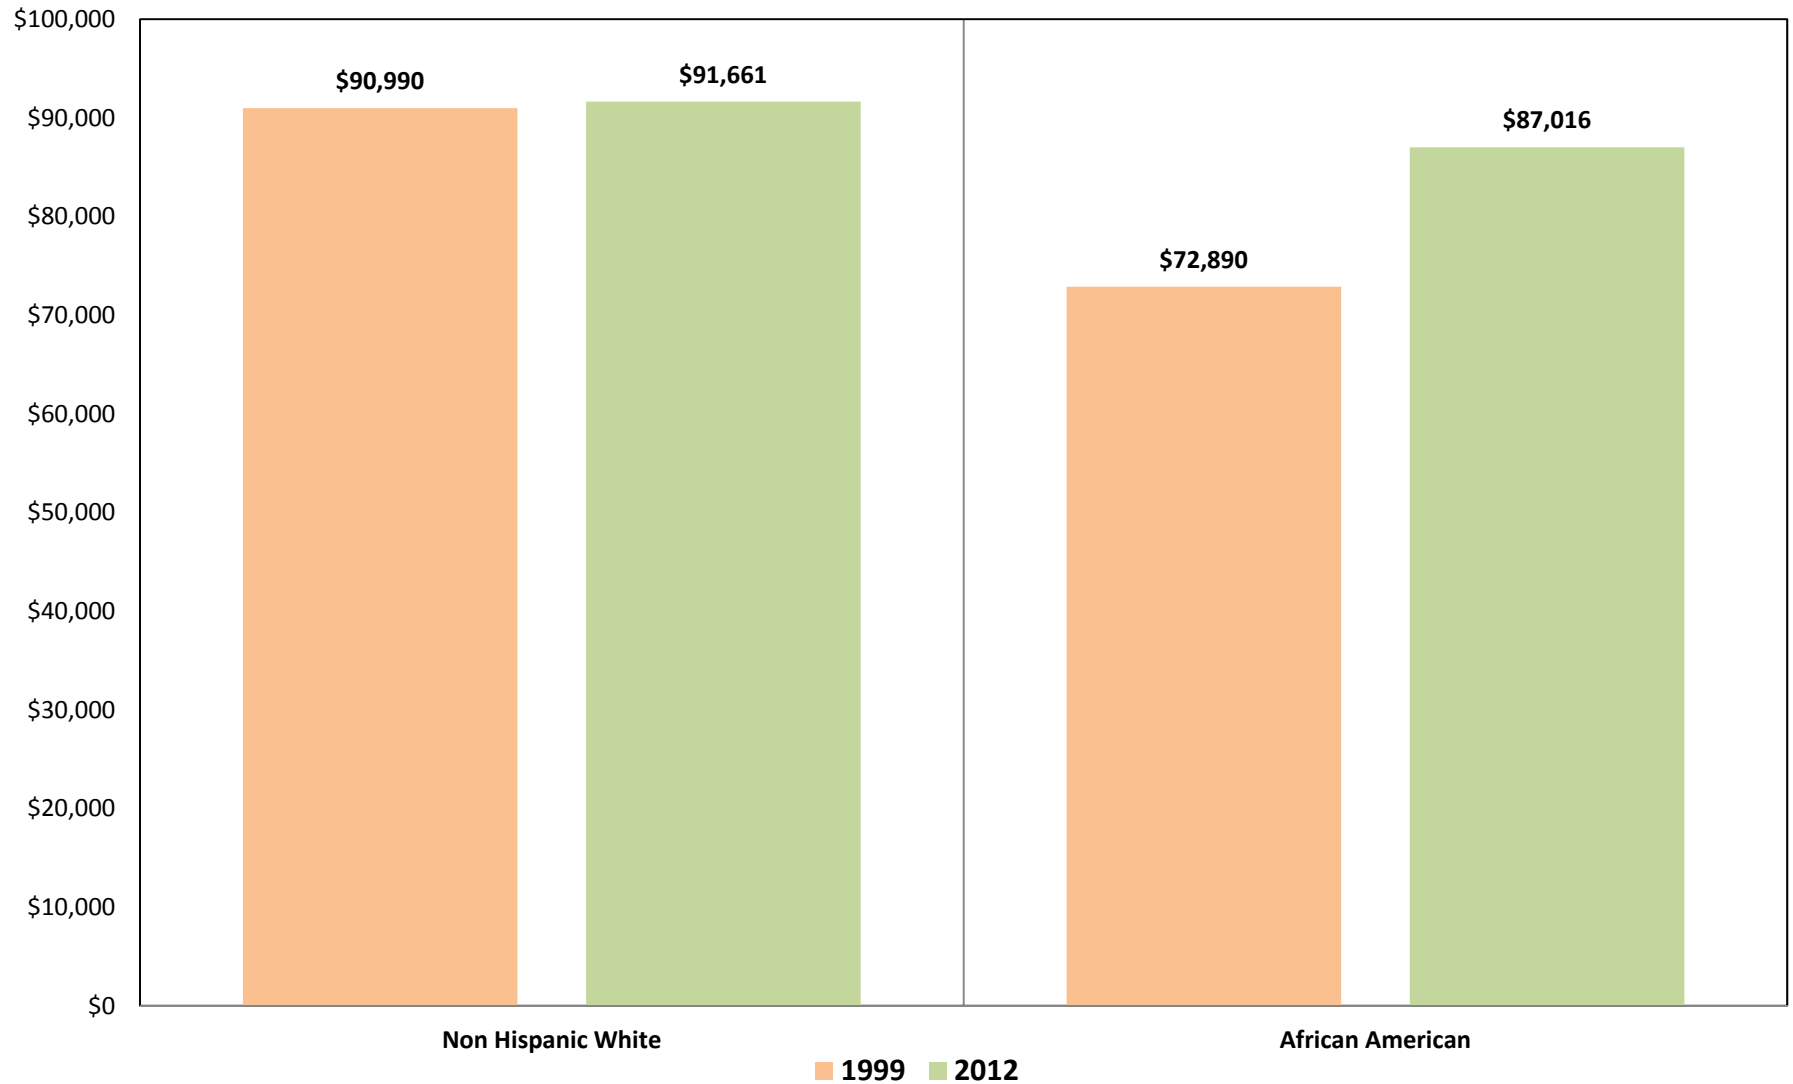

**Chart 3. Median Household Income in Charles County by Race,
1999 & 2012 ***

* In constant 2012 dollars. Margins of error not taken into account.

Prepared by the Maryland Department of Planning from Census 2000 and 2012 ACS data.