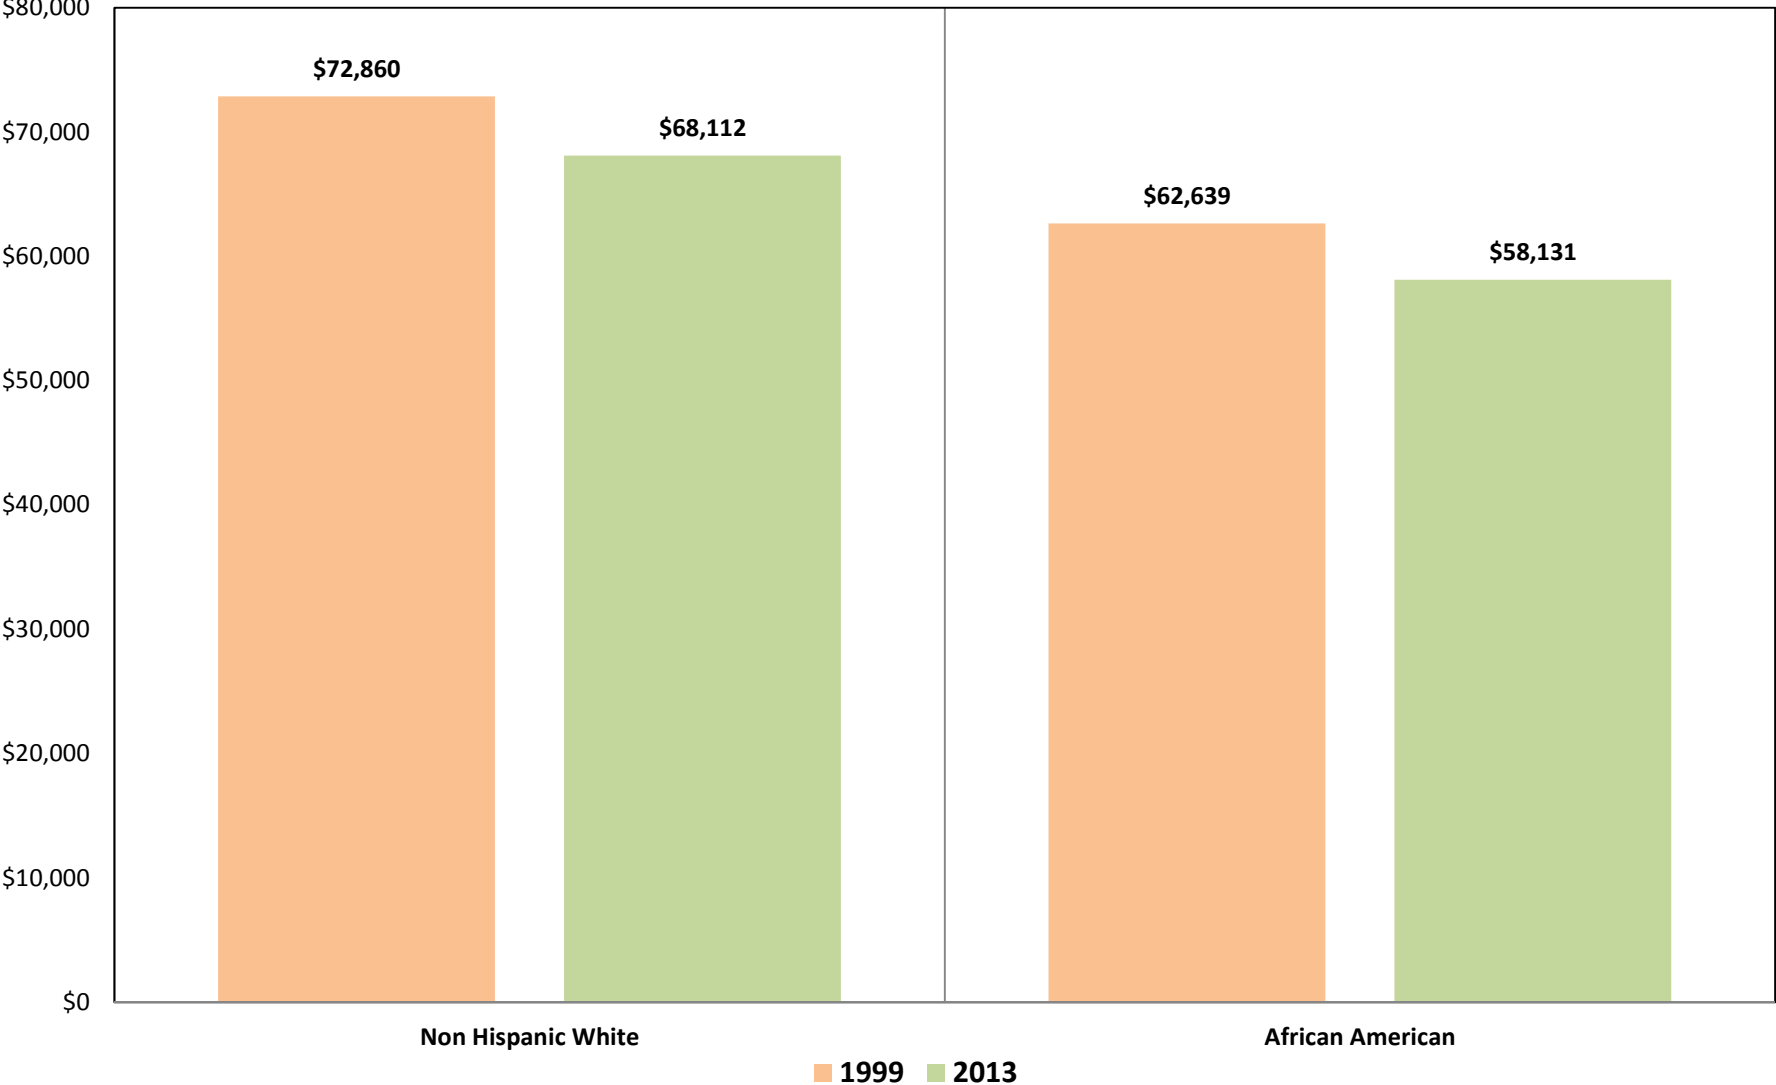

**Chart 2. Median Household Income in Baltimore County by Race,  
1999 & 2013 \***

\* In constant 2013 dollars. Margins of error not taken into account.  
Prepared by the Maryland Department of Planning from Census 2000 and 2013 ACS data.