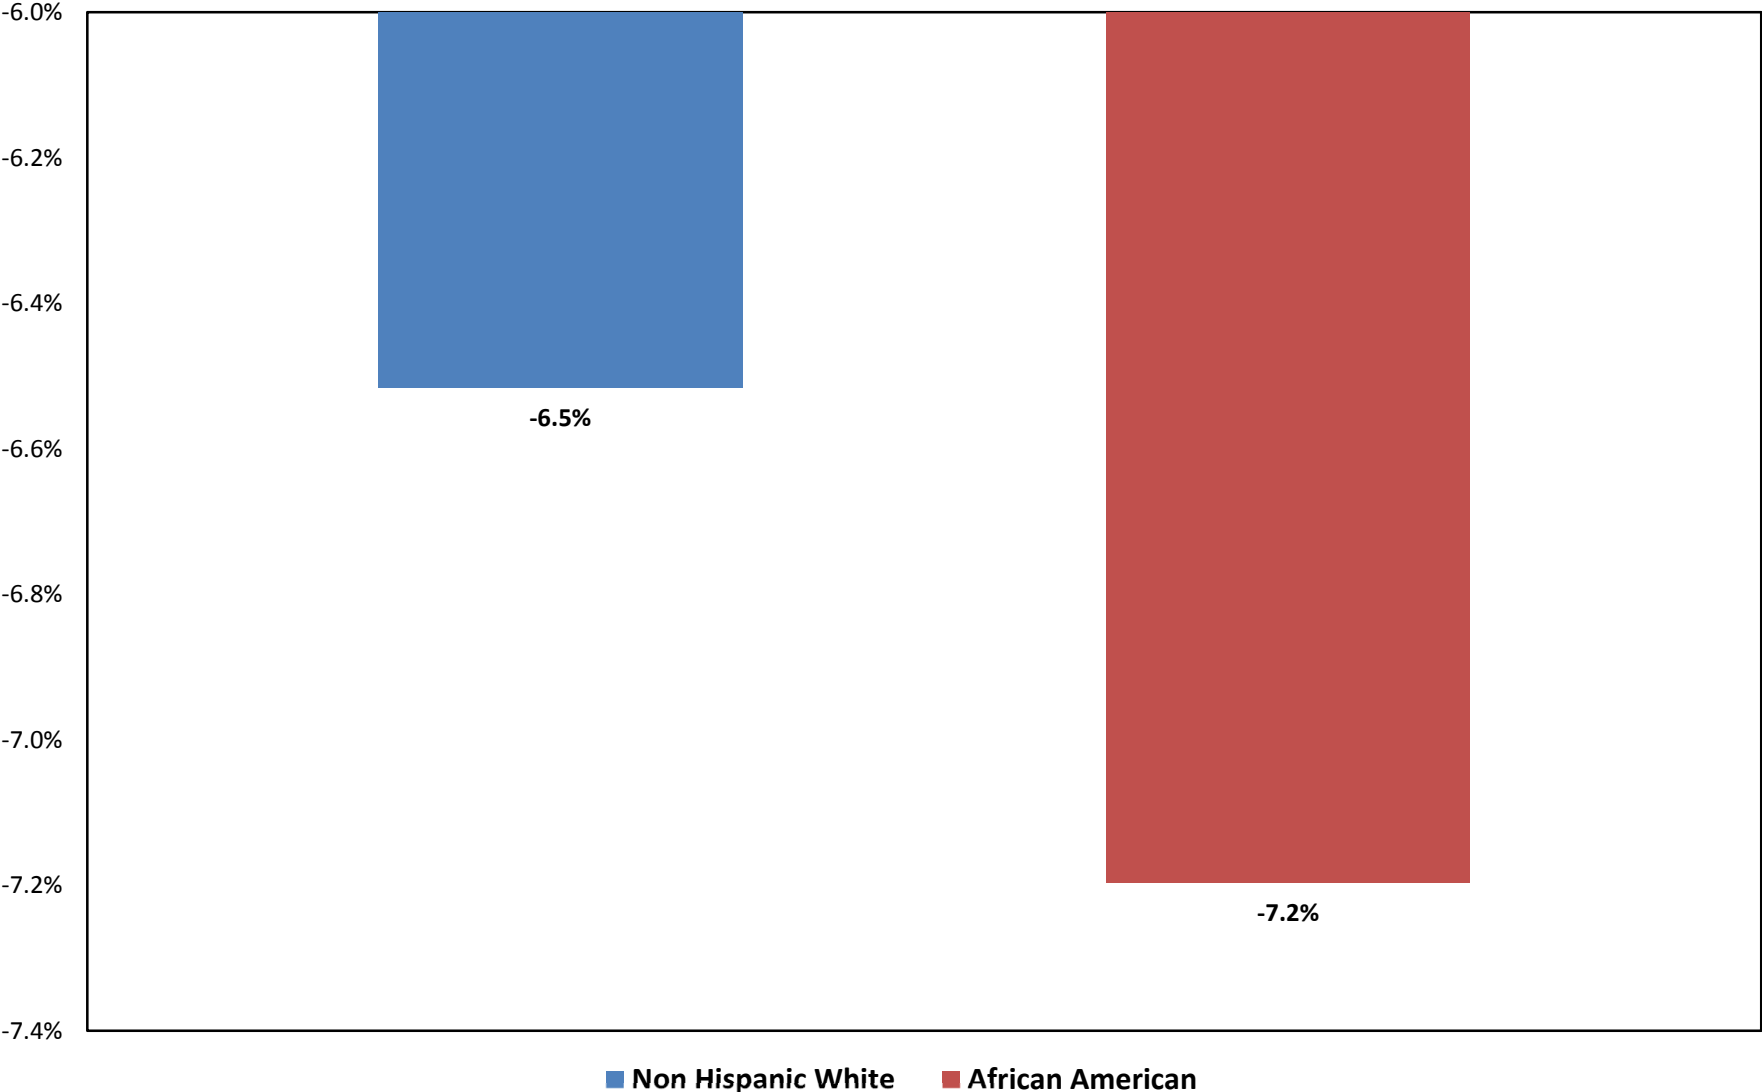

Chart 3. Percent Change in Median Household Income by race in Baltimore County, 1999 to 2013 *

* In constant 2013 dollars. Margins of error not taken into account.
Prepared by the Maryland Department of Planning from Census 2000 and 2013 ACS data.