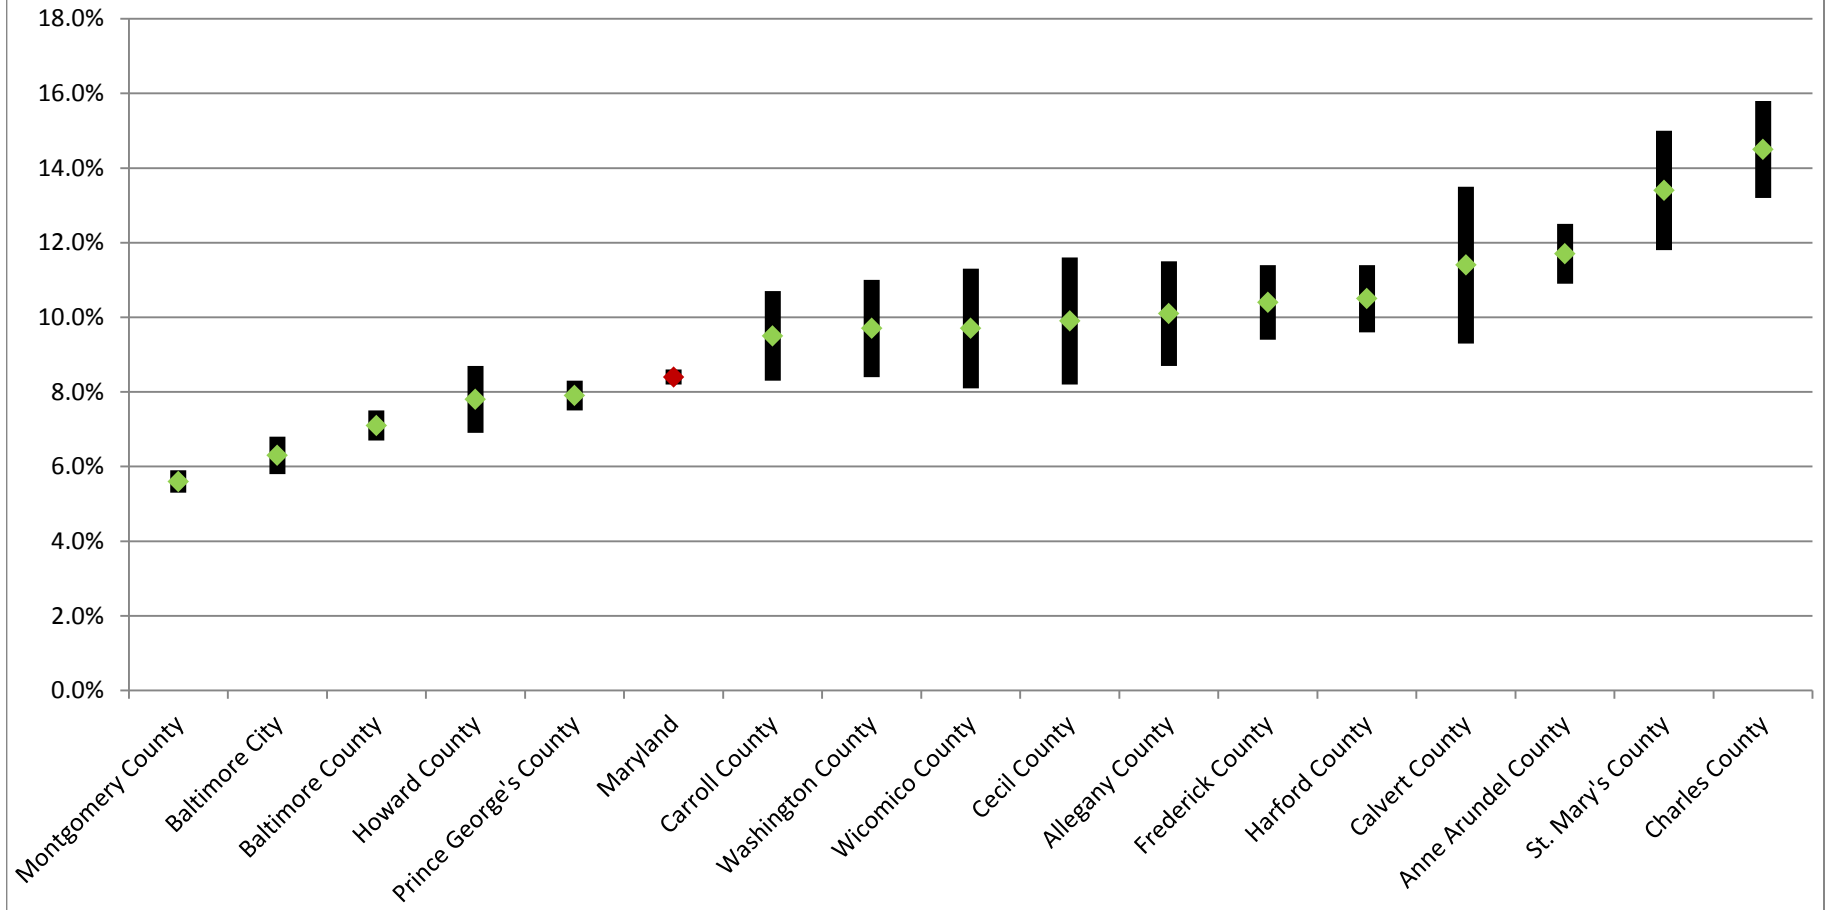

Percent of the Civilian Population 18 Years and Over Who Are Veterans in Maryland and its Jurisdictions, 2014 (with Margin of Error)

* Apparent differences may not be statistically significant at the 90 percent confidence interval.

Prepared by the Maryland Department of Planning, from the 2014 ACS for the 16 counties covered (population of 65,000 or more), September 2015