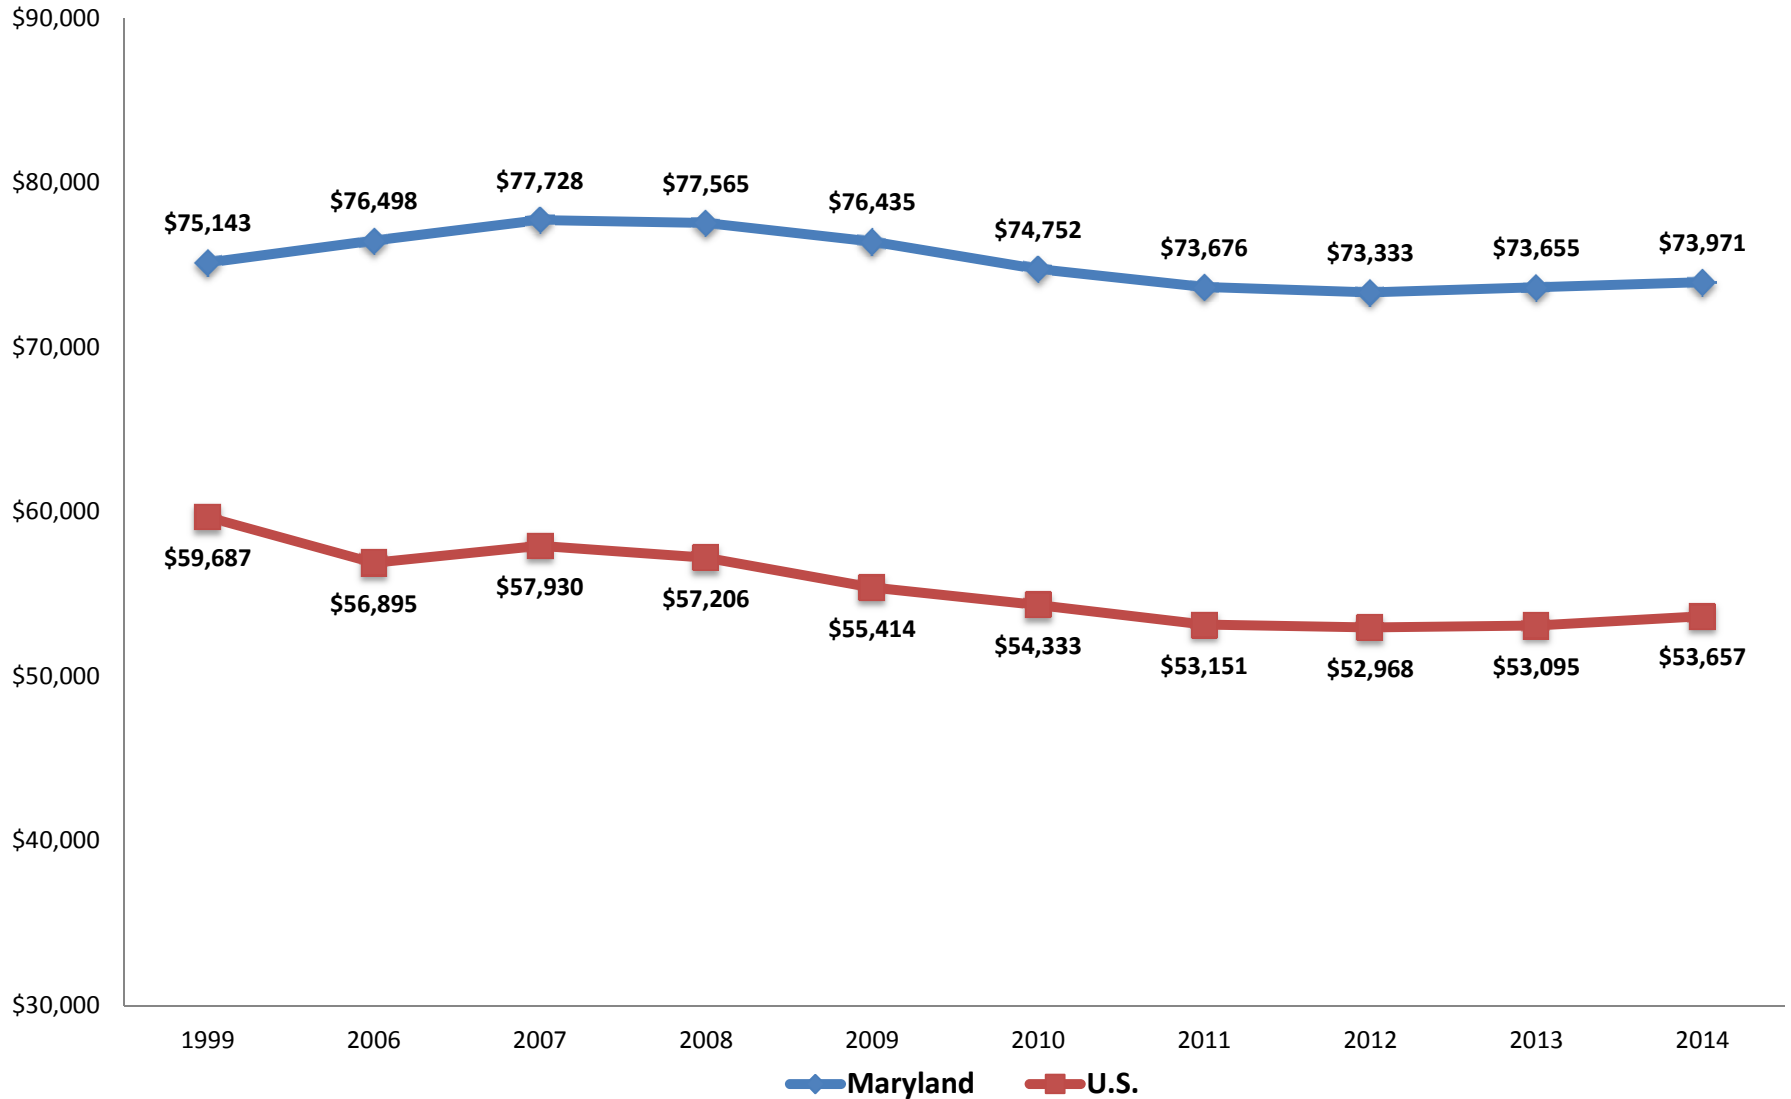

**Chart 1. Median Household Income, Maryland and the U.S.**  
(constant 2014\$)

Prepared by the Maryland Department of Planning from U.S. Census and American Community Survey data, September 2015