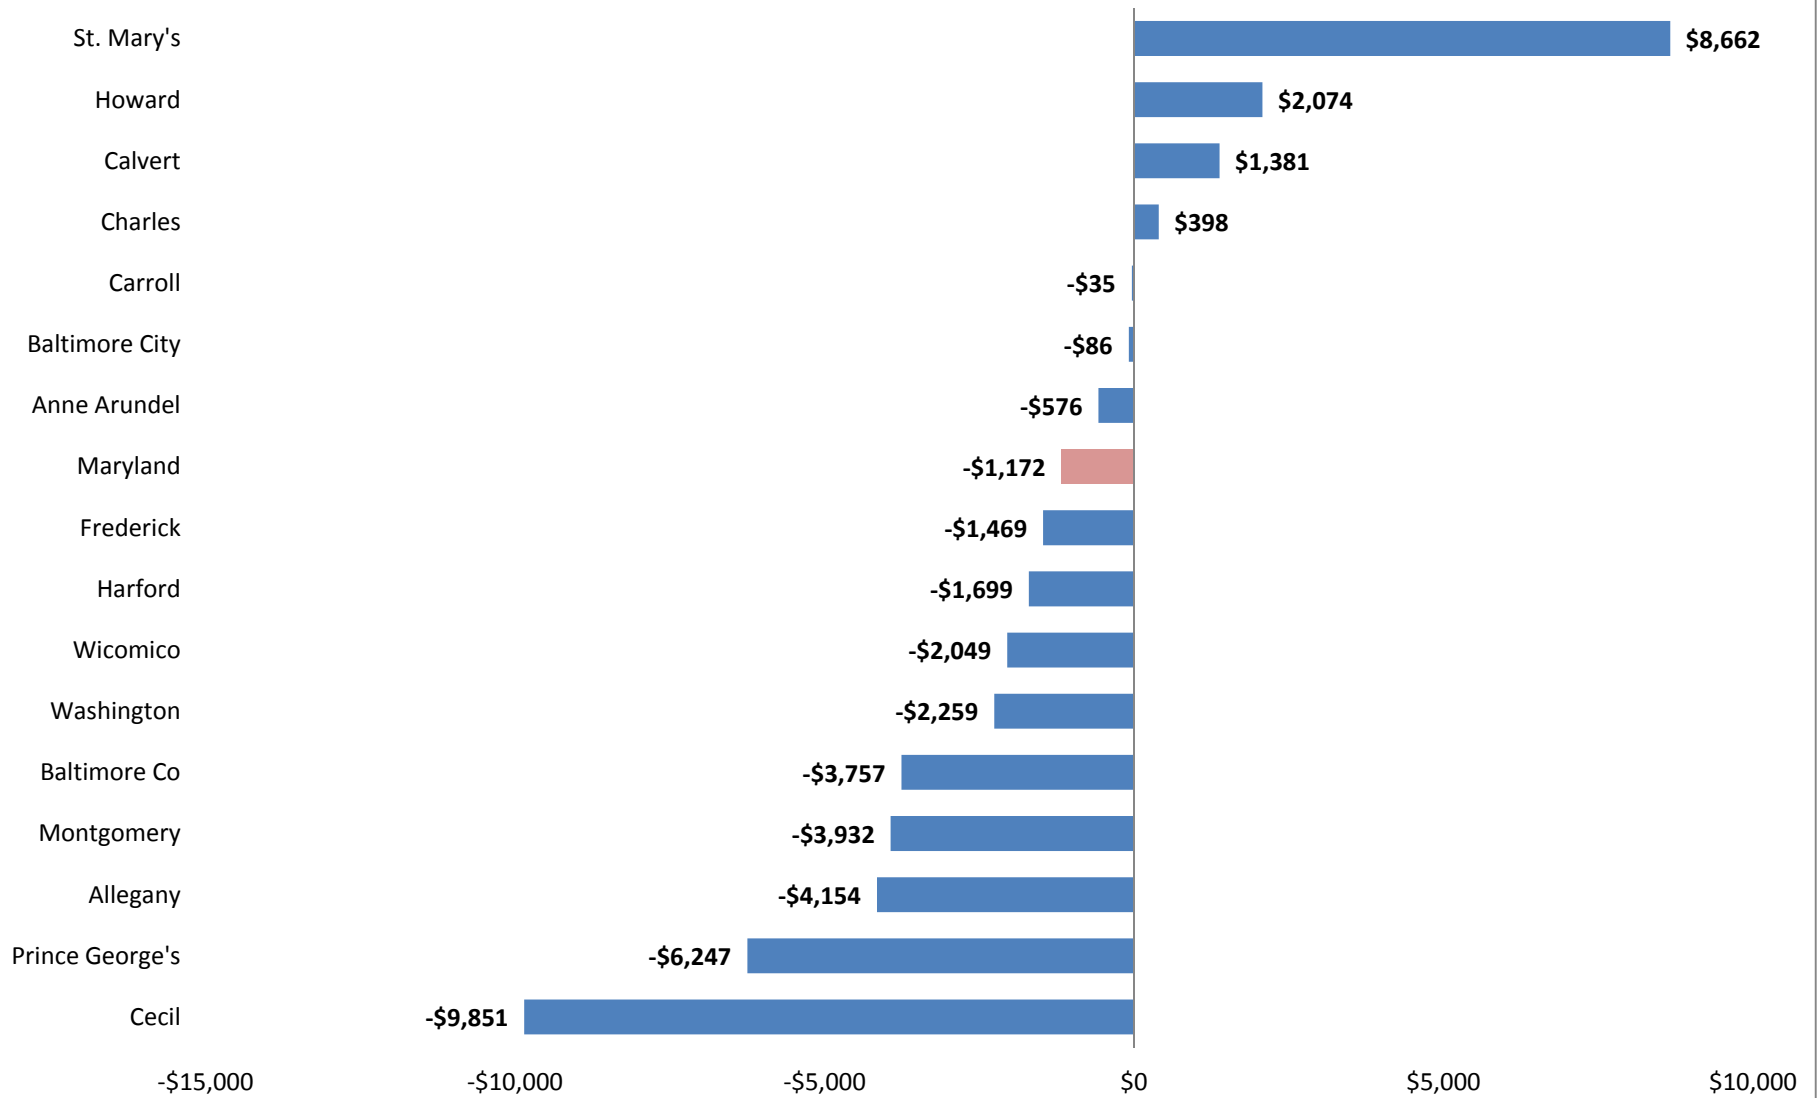

Chart 4. Change in Inflation-Adjusted Median Household Income, 1999 to 2014 *

* Numerical change calculated from 2014 constant dollars.

Prepared by the Maryland Department of Planning from U.S. Census and American Community Survey data, September 2015