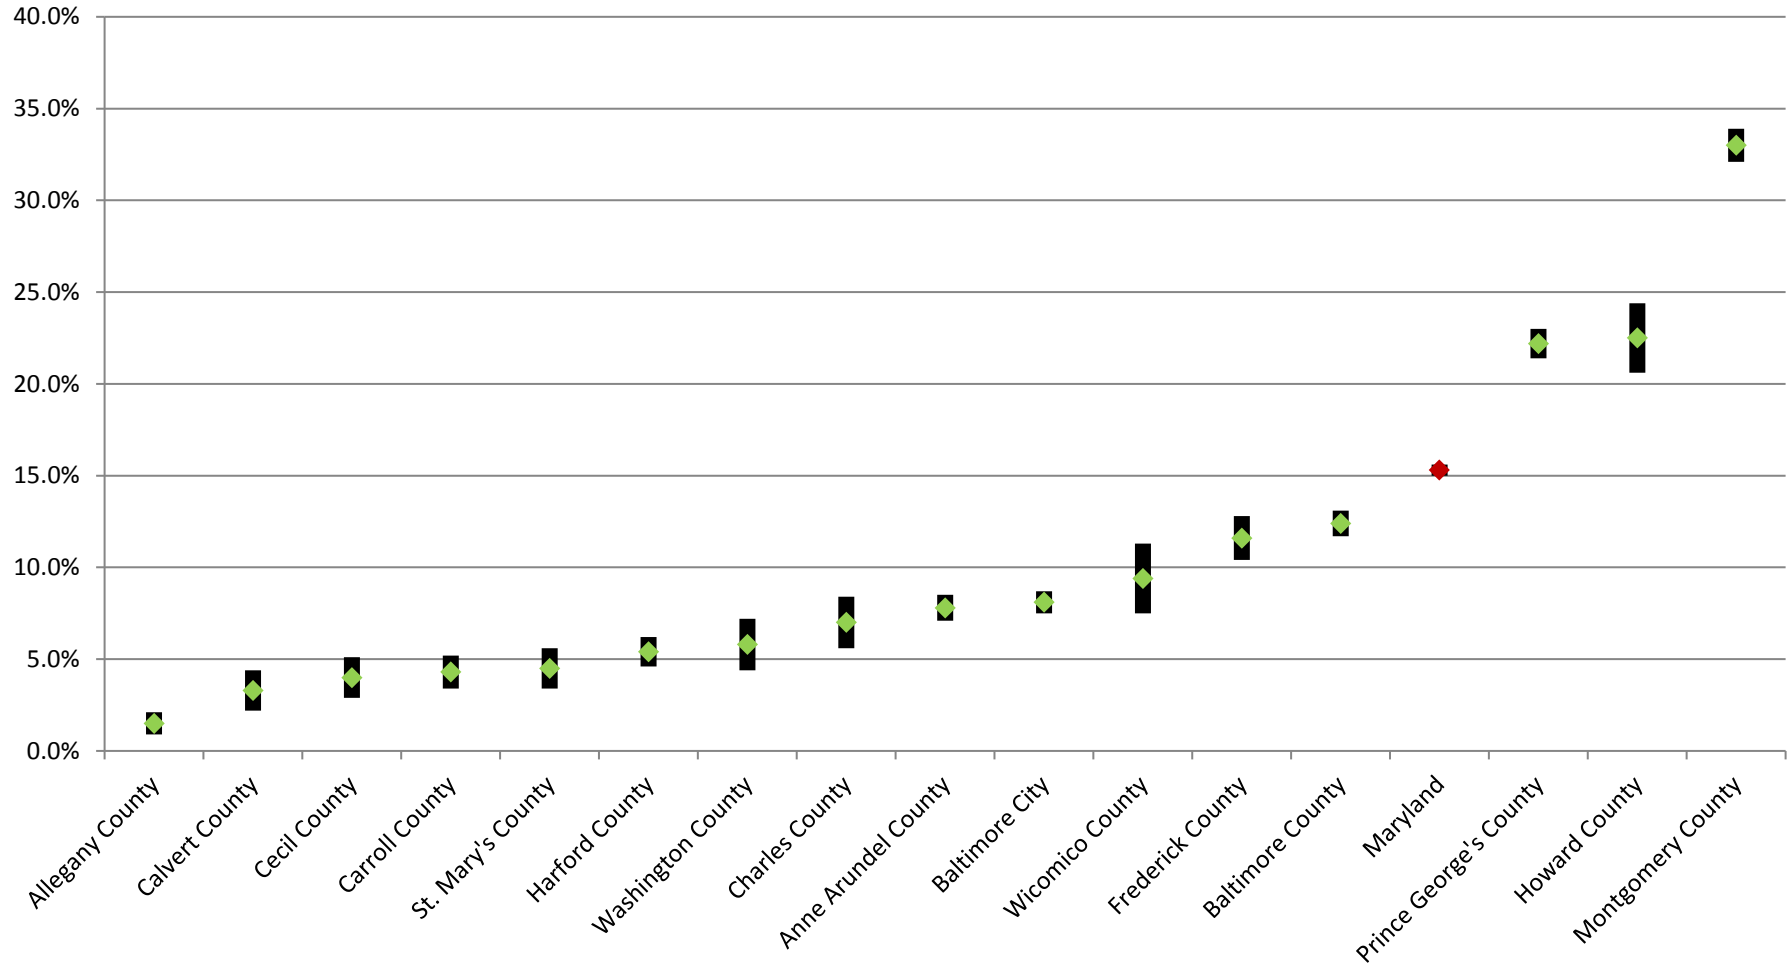

Percent of People Who Are Foreign Born in Maryland and its Jurisdictions, 2016 (with Margin of Error)

* Apparent differences may not be statistically significant at the 90 percent confidence interval.

Prepared by the Maryland Department of Planning, from the 2016 ACS for the 16 counties covered (population of 65,000 or more), September 2017