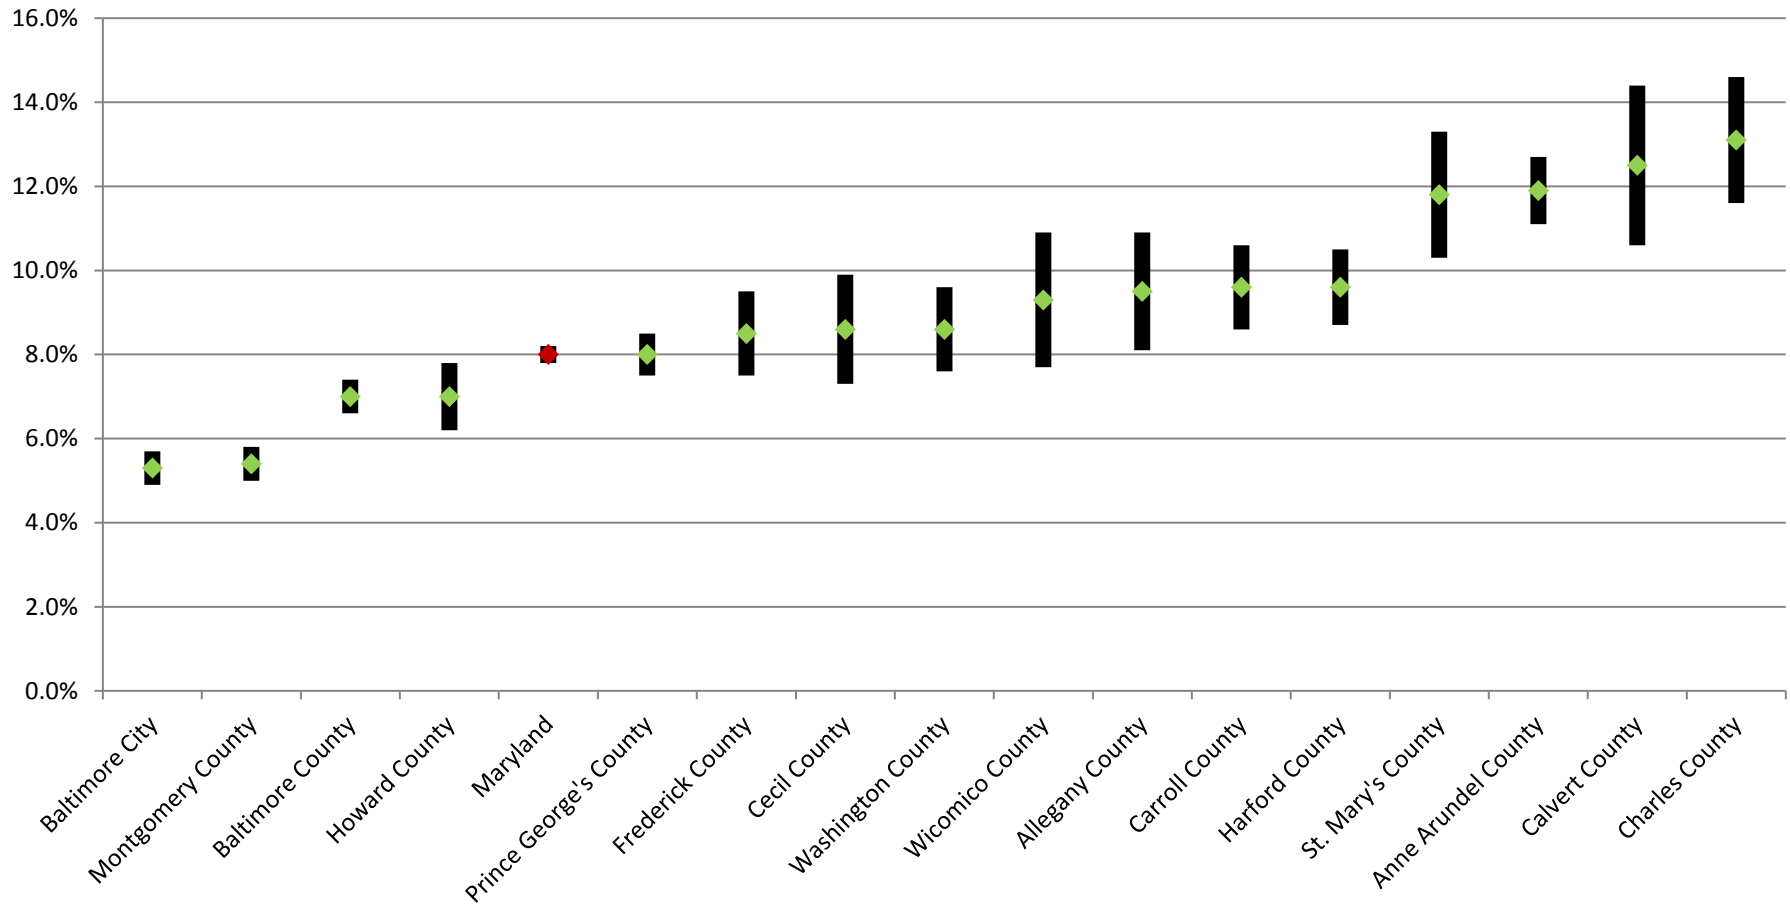

## Percent of the Civilian Population 18 Years and Over Who Are Veterans in Maryland and its Jurisdictions, 2016 (with Margin of Error)

\* Apparent differences may not be statistically significant at the 90 percent confidence interval.

Prepared by the Maryland Department of Planning, from the 2016 ACS for the 16 counties covered (population of 65,000 or more), September 2017