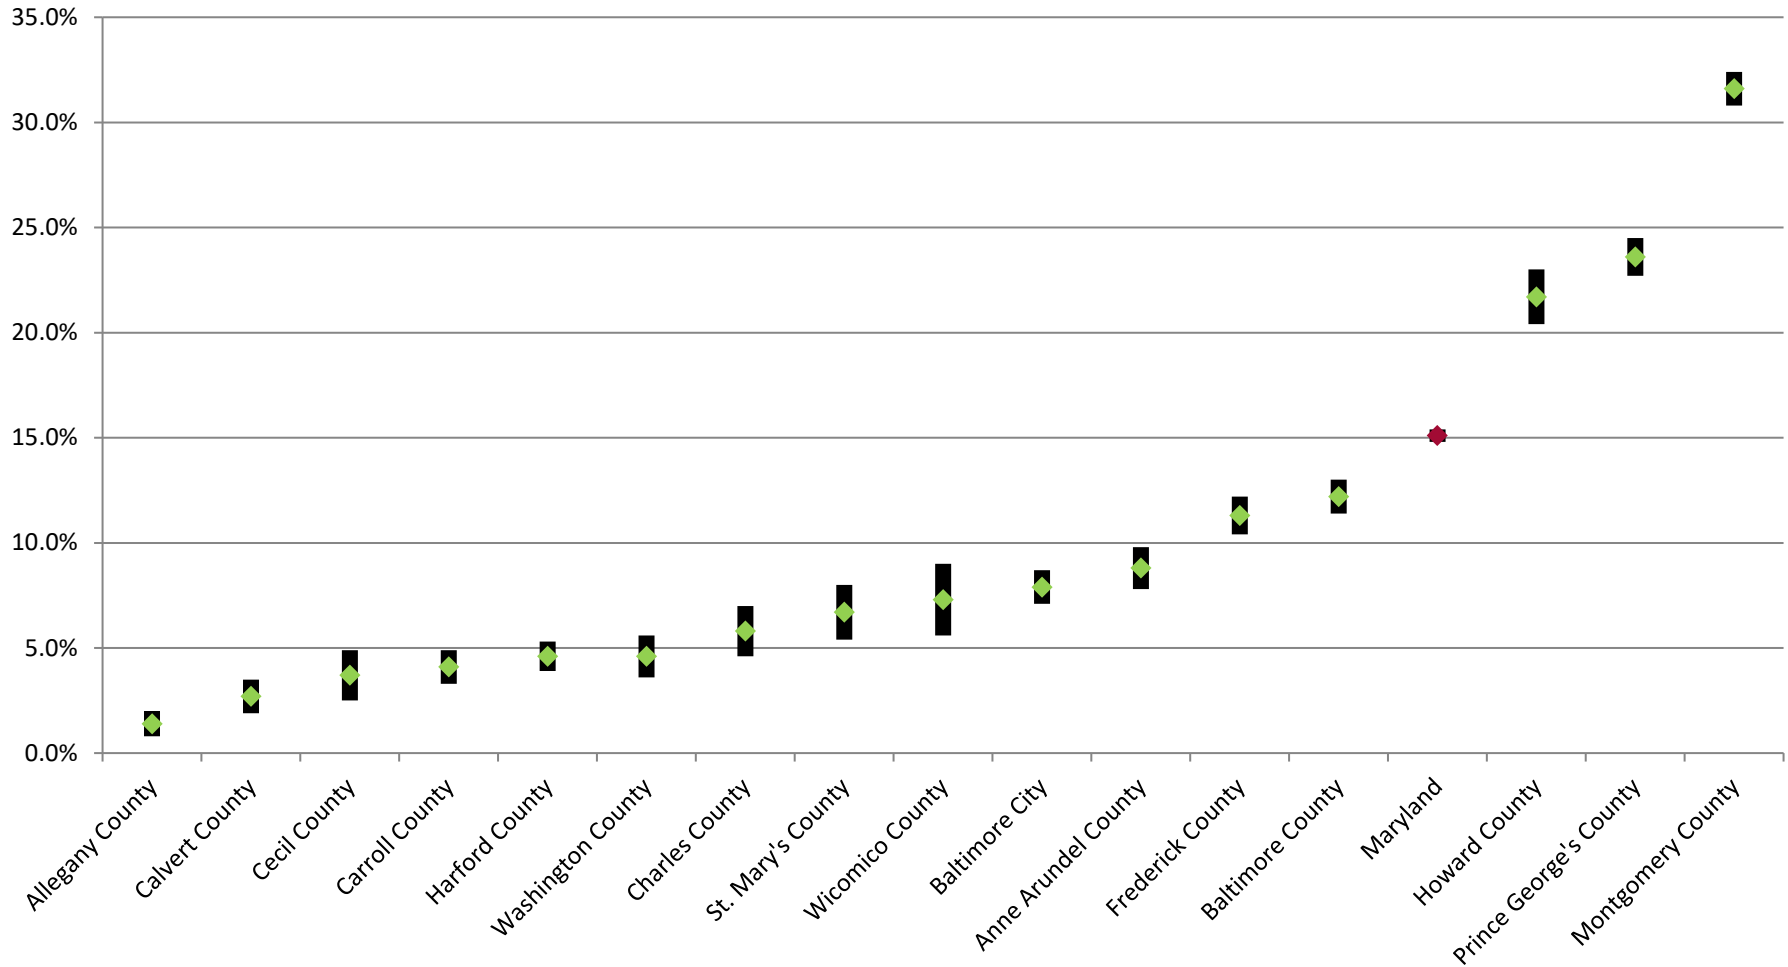

## Percent of People Who Are Foreign Born in Maryland and its Jurisdictions, 2018 (with Margin of Error)

\* Apparent differences may not be statistically significant at the 90 percent confidence interval.

Prepared by the Maryland Department of Planning, from the 2018 ACS for the 16 counties covered (population of 65,000 or more), September 2019