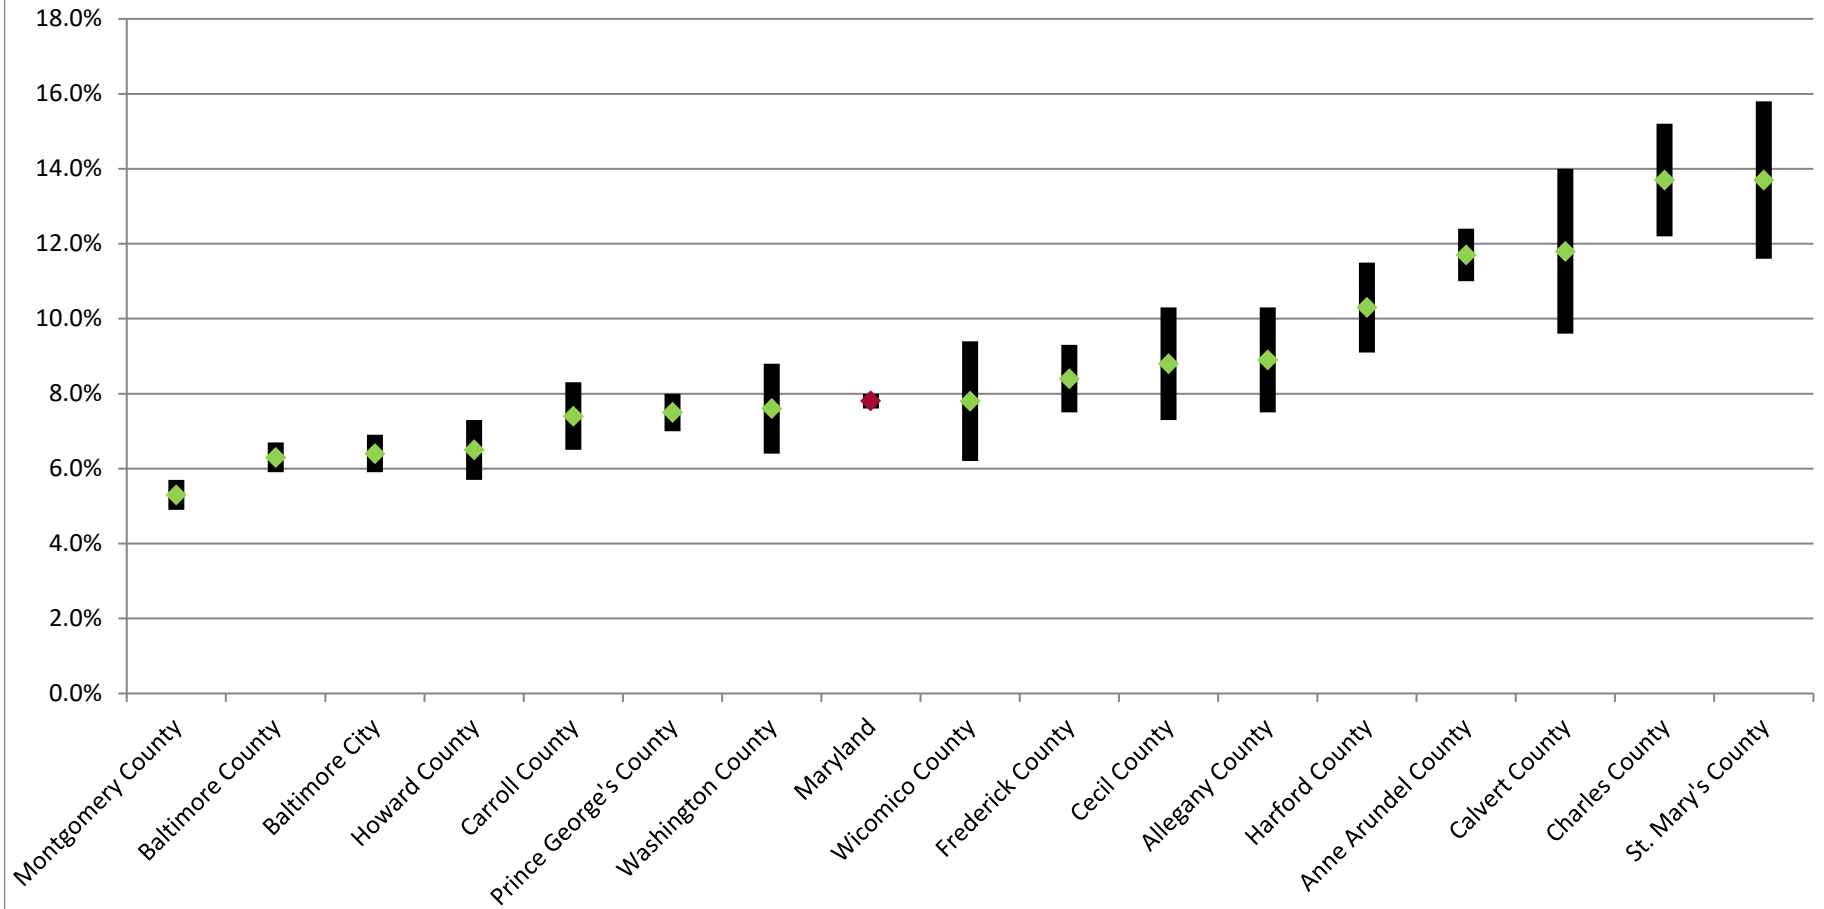

## Percent of the Civilian Population 18 Years and Over Who Are Veterans in Maryland and its Jurisdictions, 2019 (with Margin of Error)

\* Apparent differences may not be statistically significant at the 90 percent confidence interval.

Prepared by the Maryland Department of Planning, from the 2018 ACS for the 16 counties covered (population of 65,000 or more), September 2019