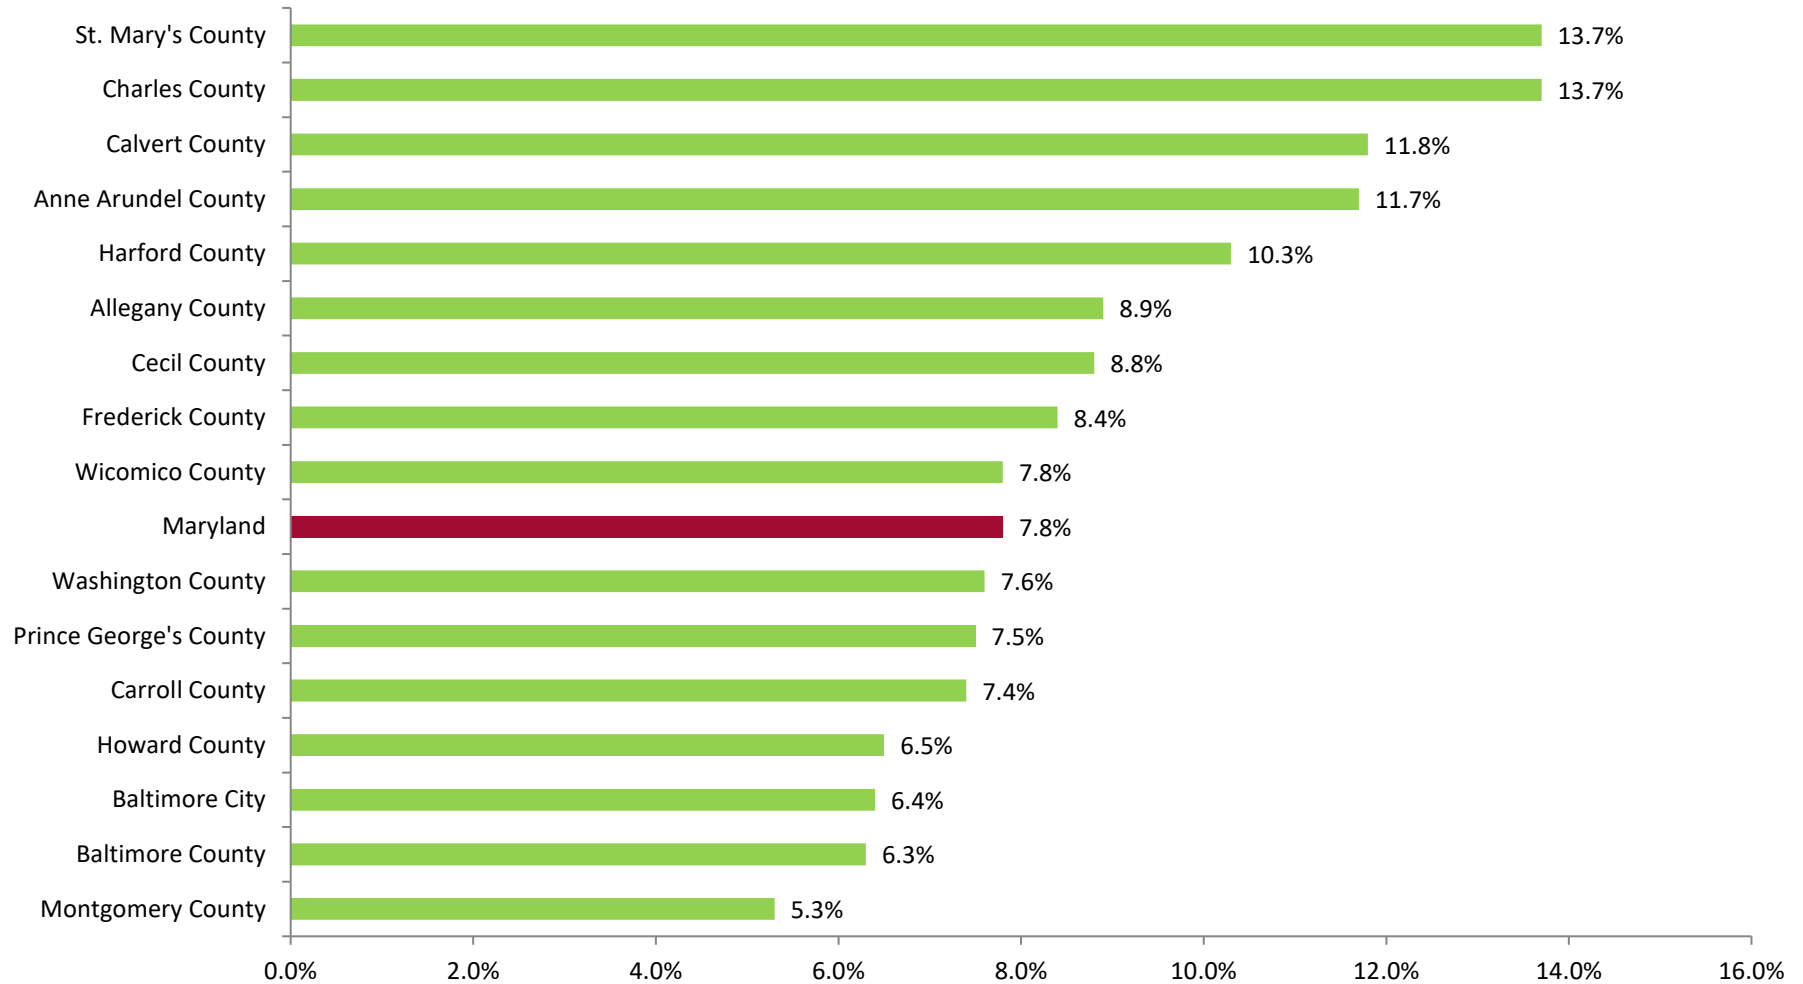

Percent of the Civilian Population 18 Years and Over Who Are Veterans in Maryland and its Jurisdictions, 2018

* Apparent differences may not be statistically significant at the 90 percent confidence interval.

Prepared by the Maryland Department of Planning, from the 2018 ACS for the 16 counties covered (population of 65,000 or more), September 2019