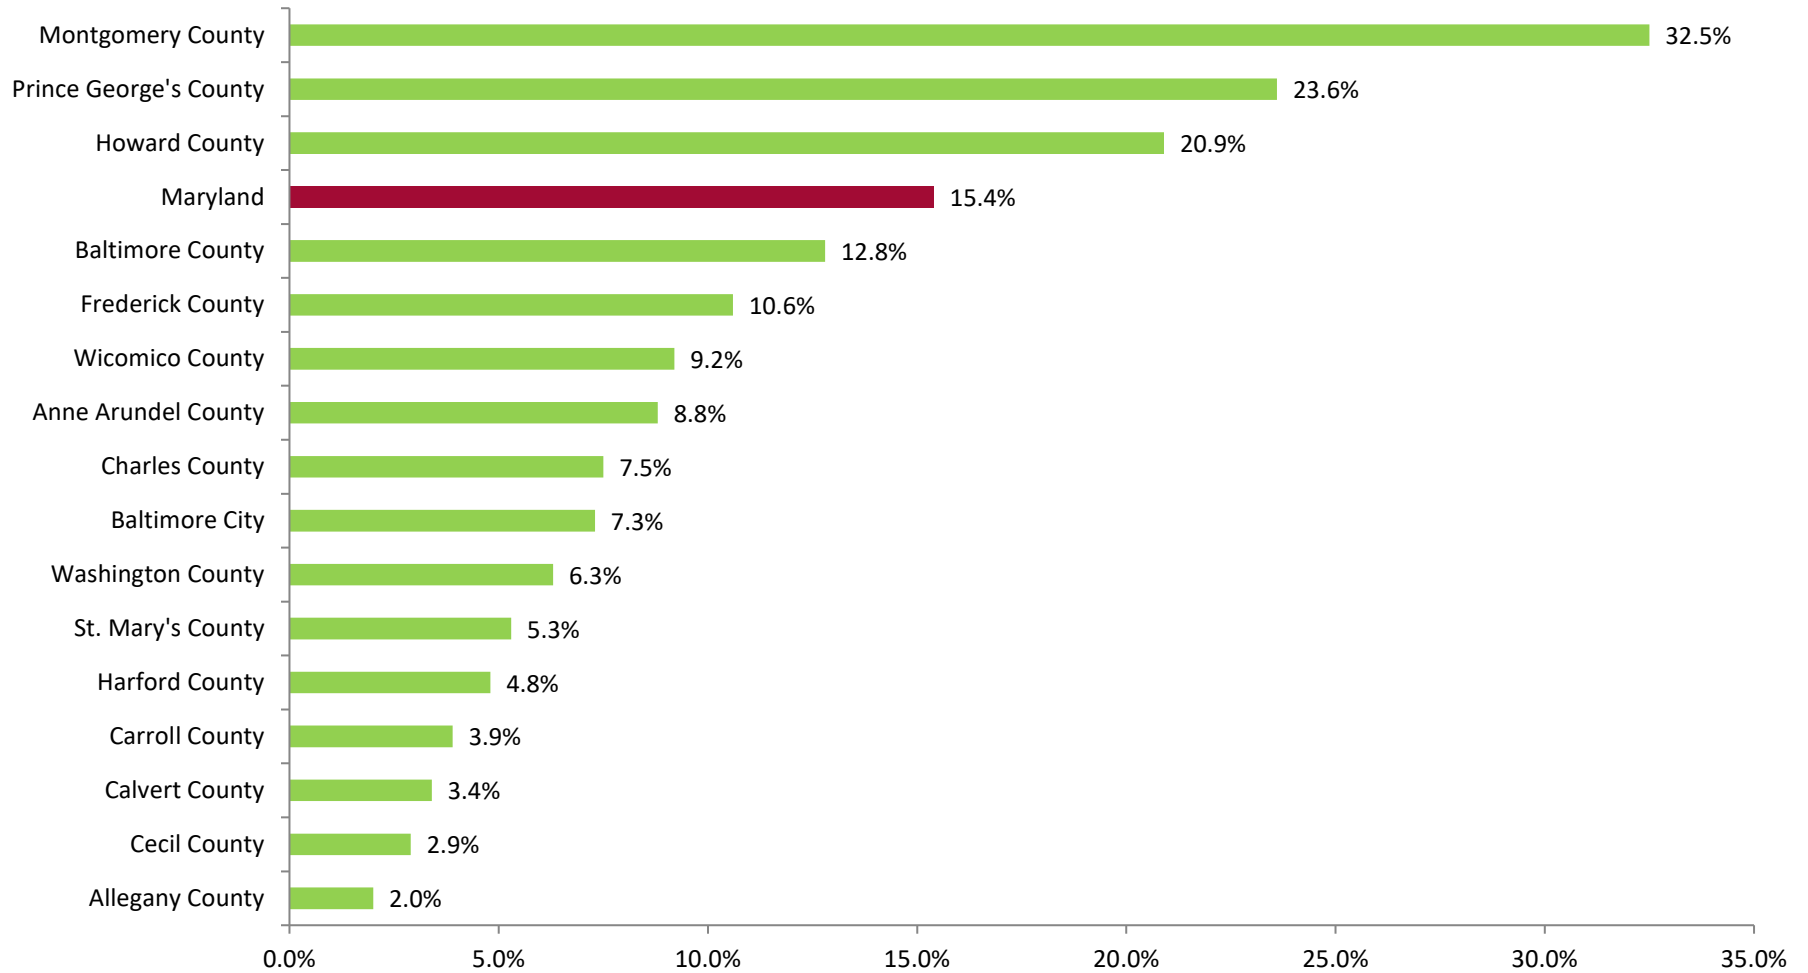

## Percent of People Who Are Foreign Born in Maryland and its Jurisdictions, 2019

\* Apparent differences may not be statistically significant at the 90 percent confidence interval.

Prepared by the Maryland Department of Planning, from the 2019 ACS for the 16 counties covered (population of 65,000 or more), September 2020