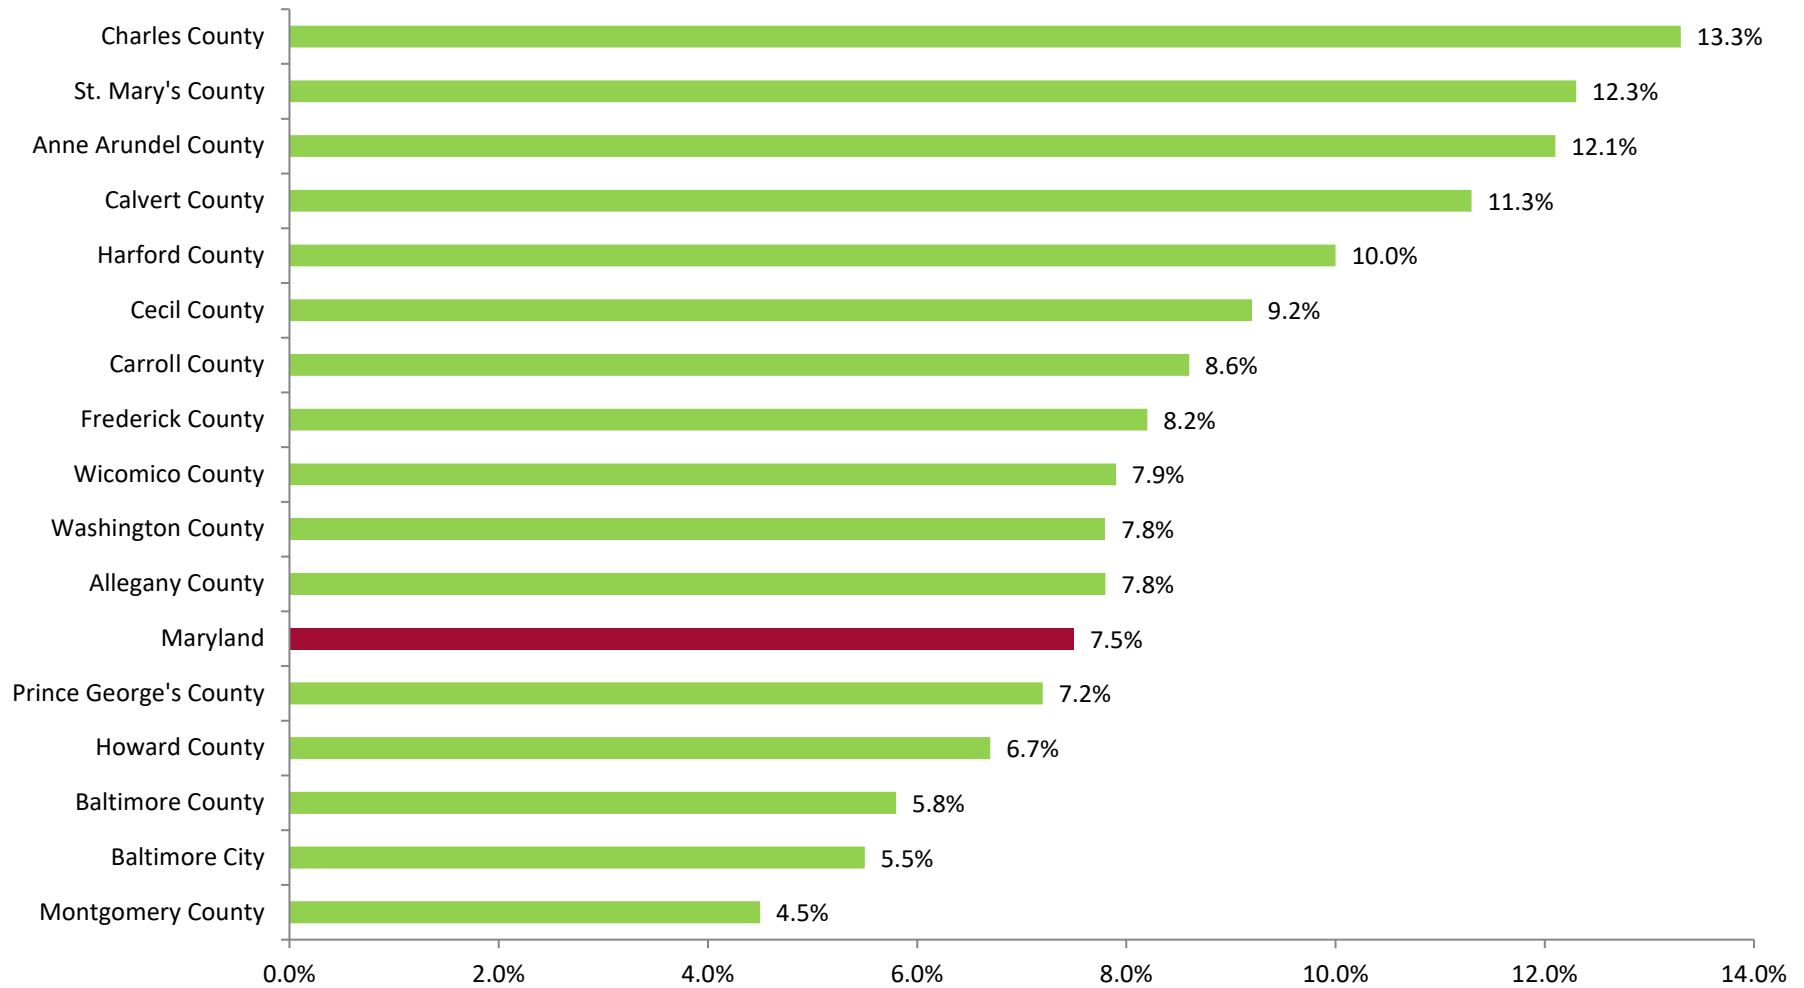

Percent of the Civilian Population 18 Years and Over Who Are Veterans in Maryland and its Jurisdictions, 2019

* Apparent differences may not be statistically significant at the 90 percent confidence interval.

Prepared by the Maryland Department of Planning, from the 2019 ACS for the 16 counties covered (population of 65,000 or more), September 2020