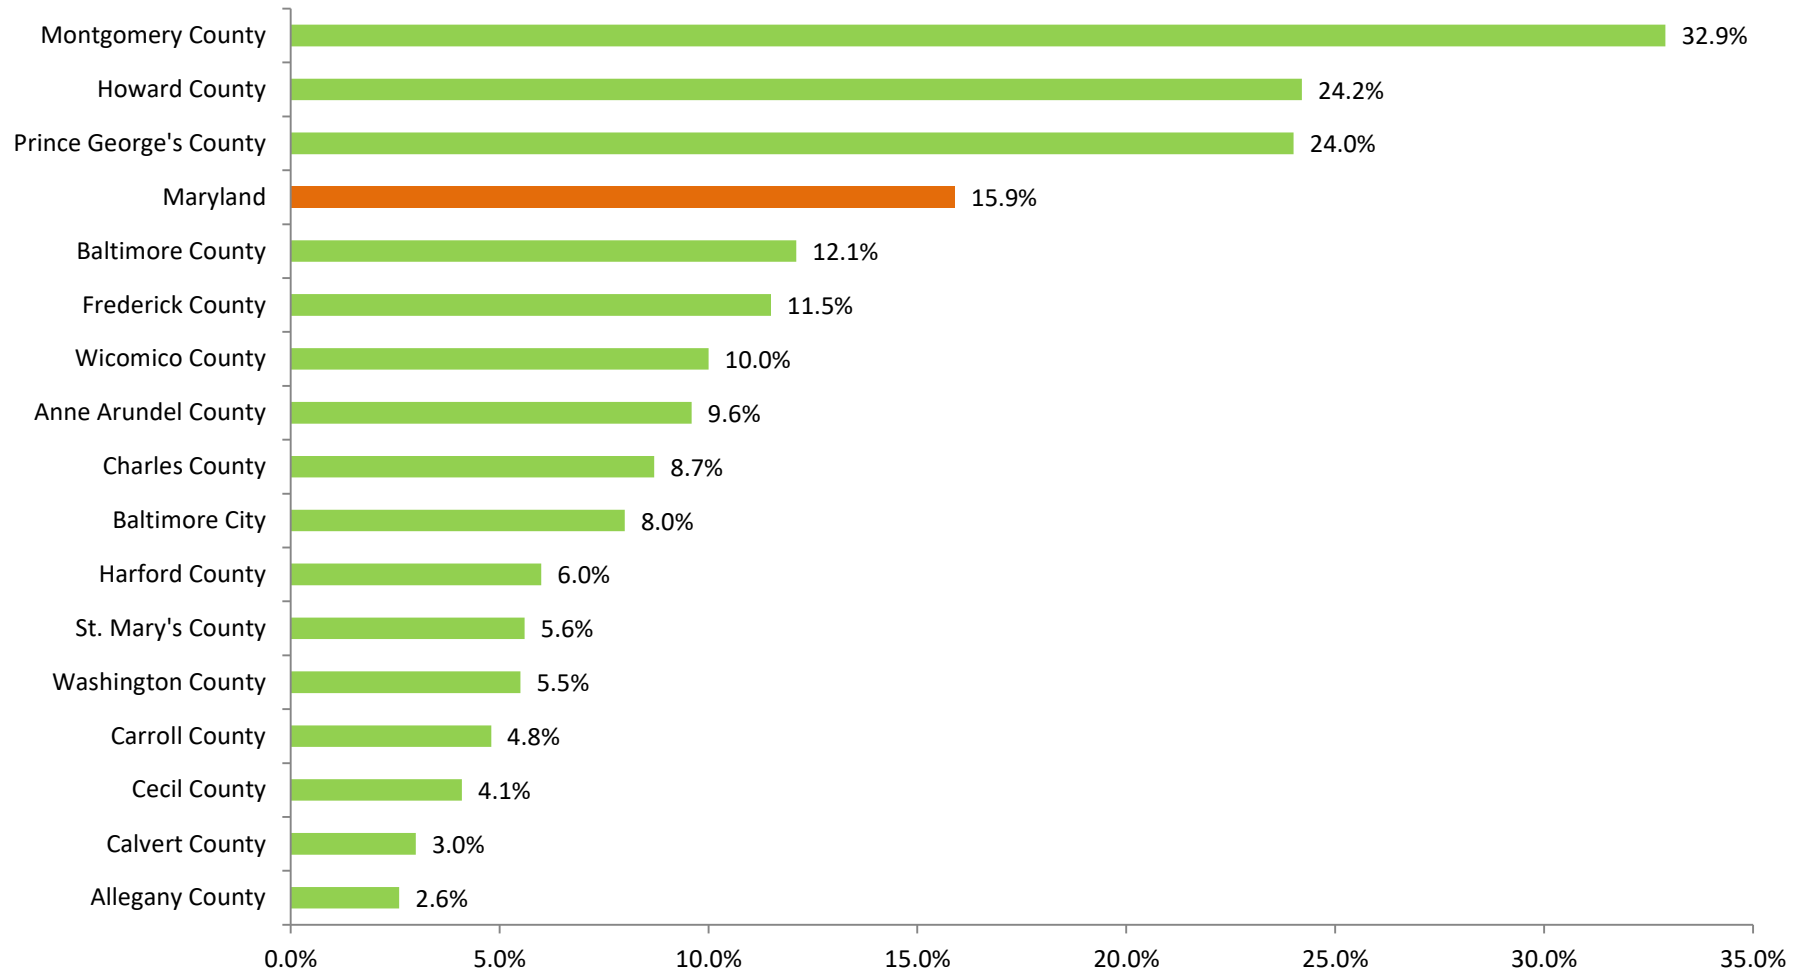

Percent of People Who Are Foreign Born in Maryland and its Jurisdictions, 2021

* Apparent differences may not be statistically significant at the 90 percent confidence interval.

Prepared by the Maryland Department of Planning, from the 2021 ACS for the 16 counties covered (population of 65,000 or more), September 2022