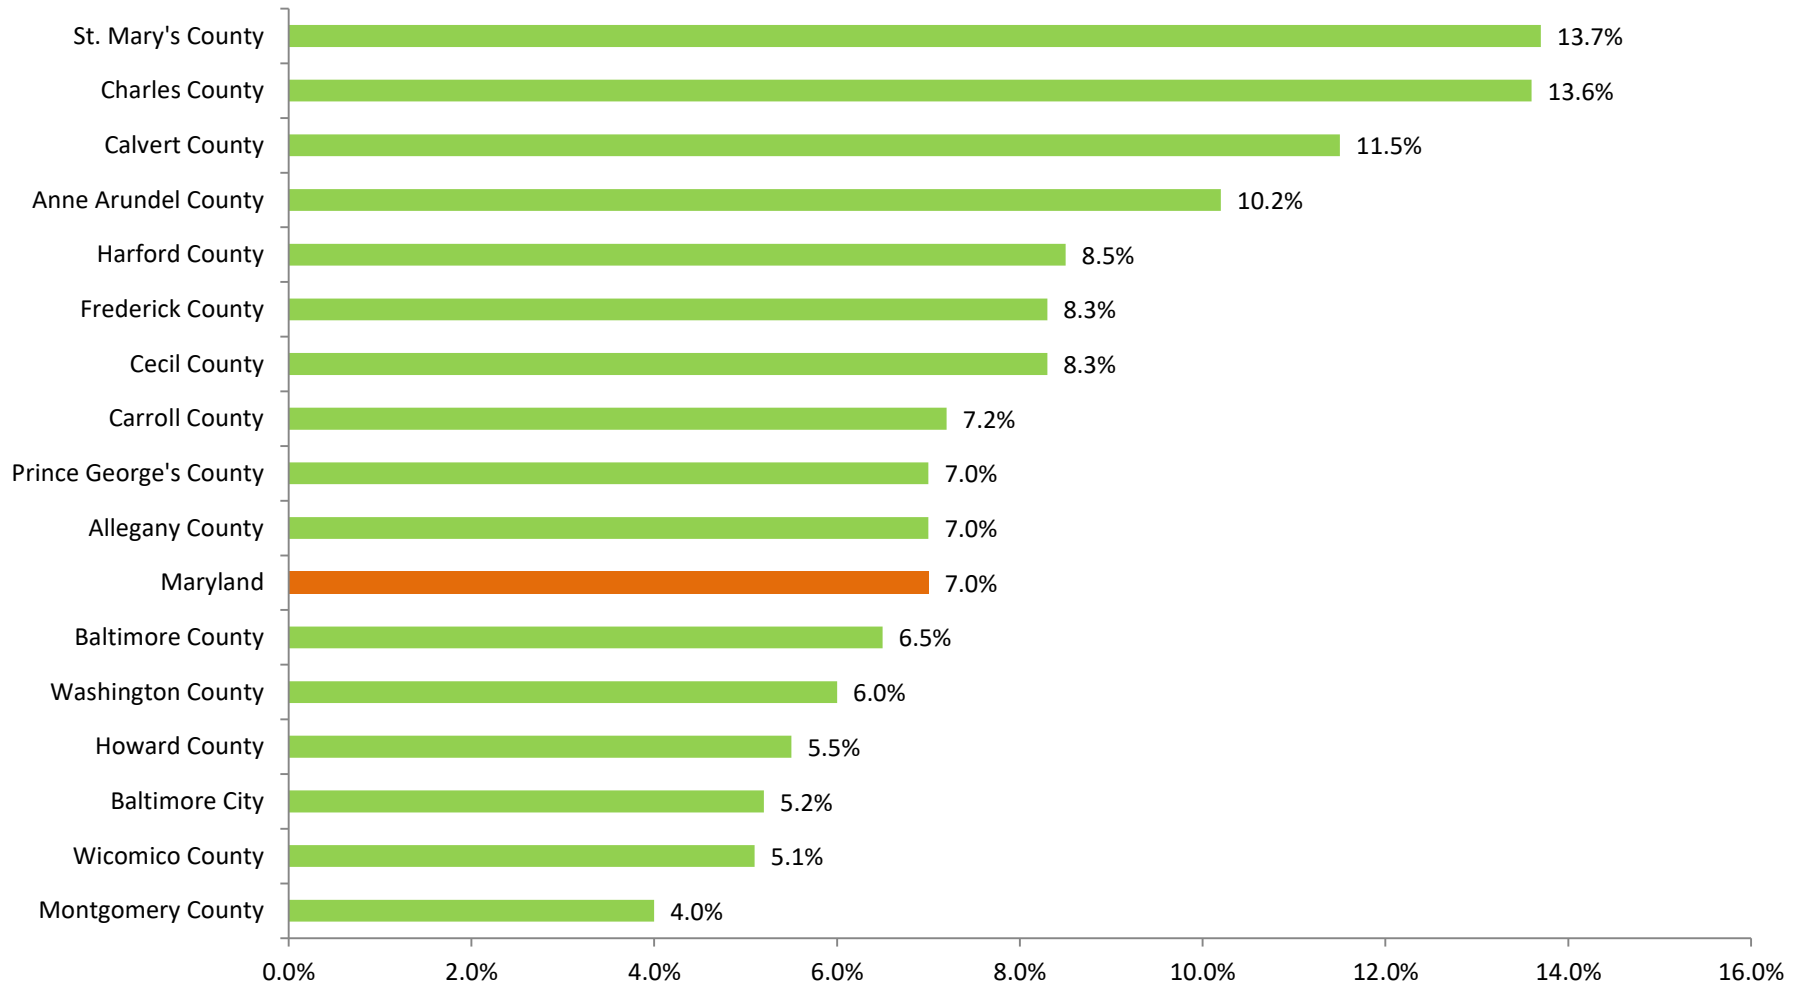

## Percent of the Civilian Population 18 Years and Over Who Are Veterans in Maryland and its Jurisdictions, 2021

\* Apparent differences may not be statistically significant at the 90 percent confidence interval.

Prepared by the Maryland Department of Planning, from the 2021 ACS for the 16 counties covered (population of 65,000 or more), September 2022