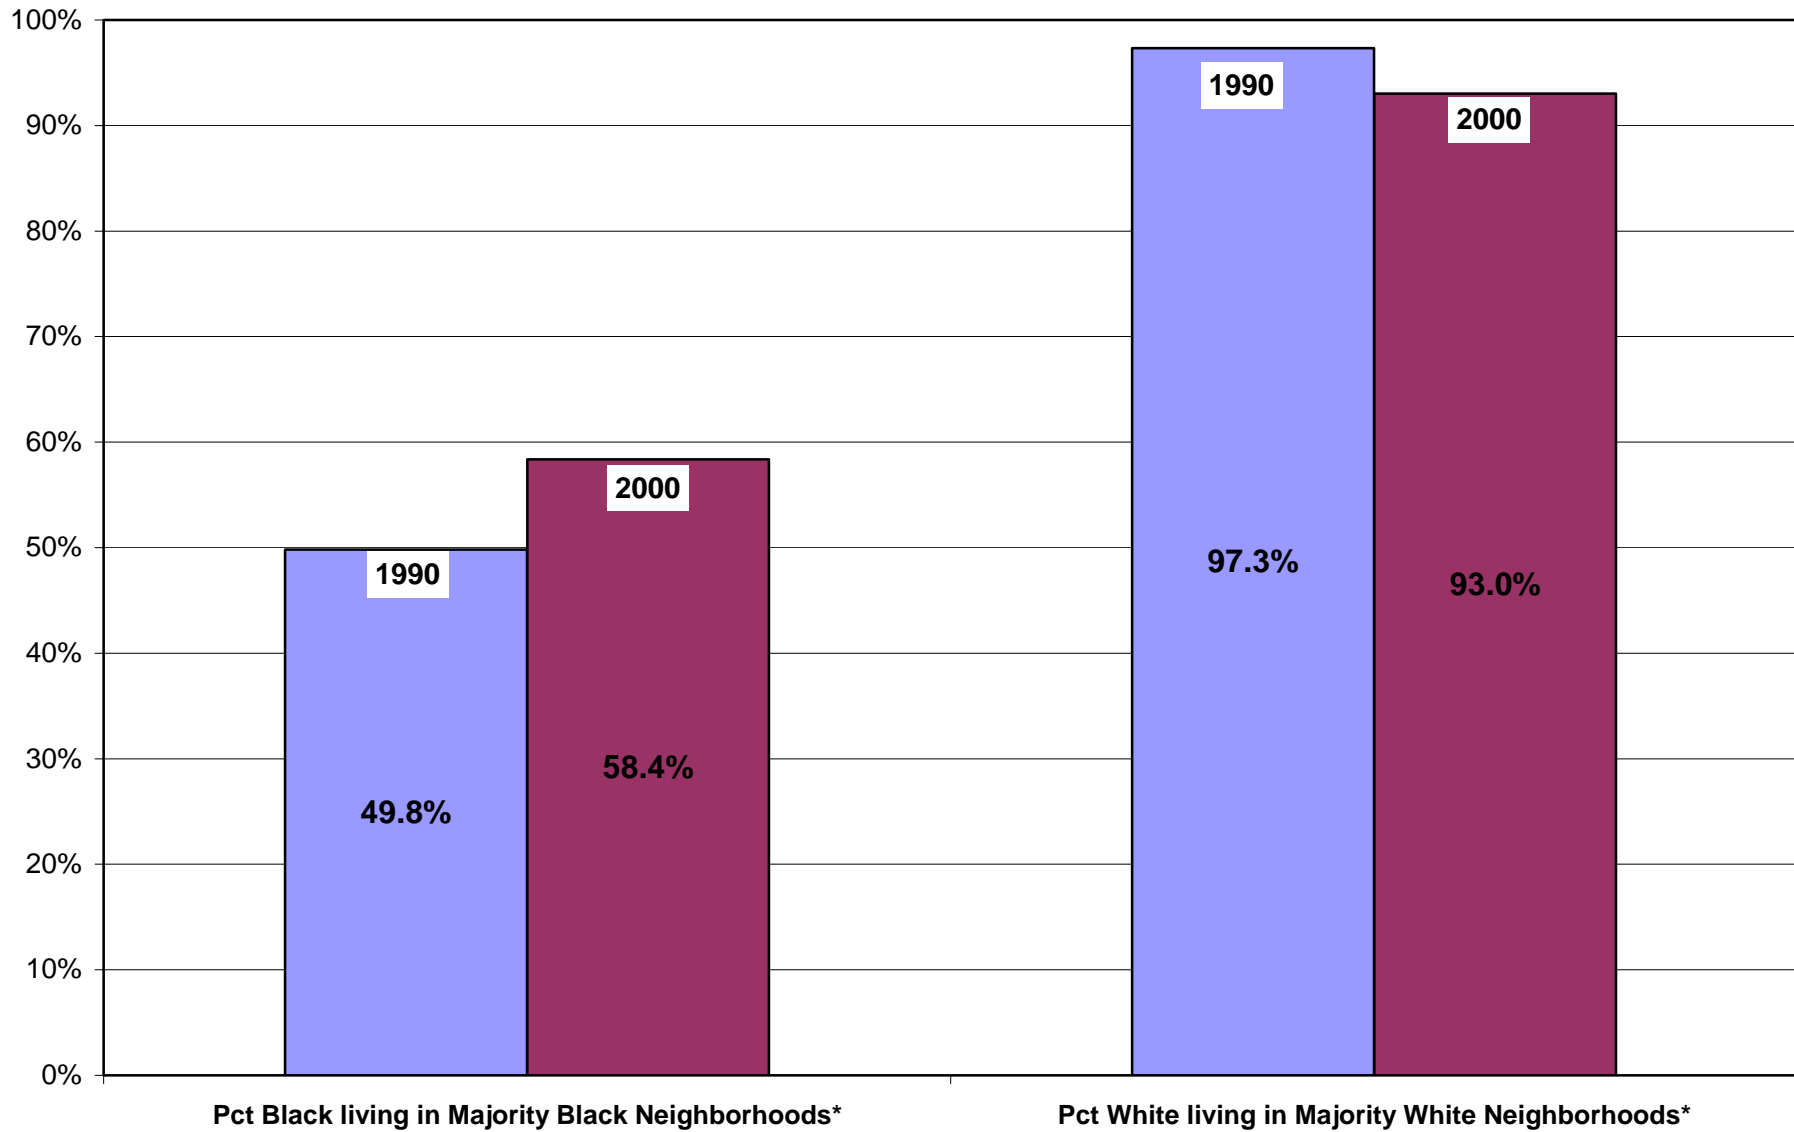

Percent of Black & White Population Living in Majority Black & White Neighborhoods in Baltimore County, 1990 and 2000

* A neighborhood (i.e. census block group) is majority black or white if black or white share is more than 50% of the total neighborhood population