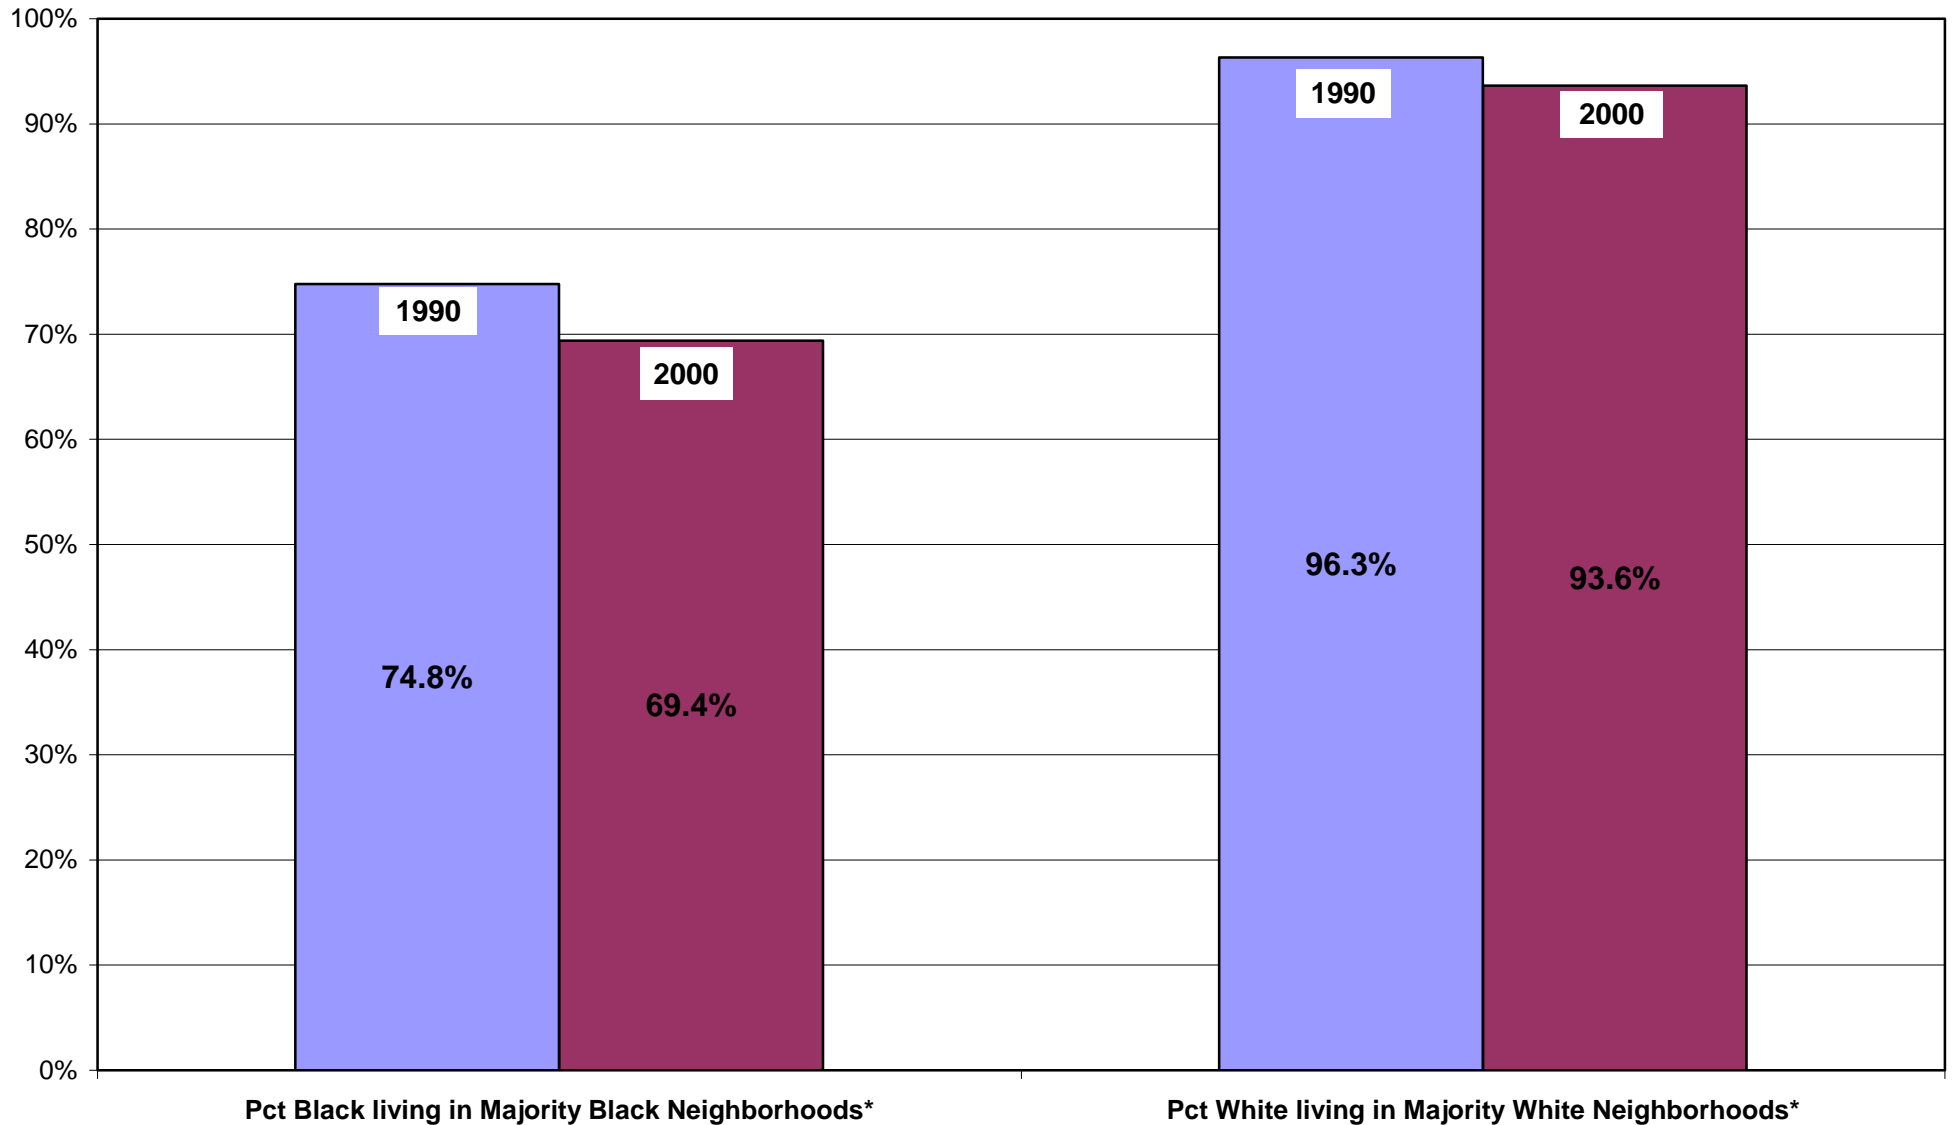

## Percent of Black & White Population Living in Majority Black & White Neighborhoods in the Baltimore Region, 1990 and 2000

\* A neighborhood (i.e. census block group) is majority black or white if black or white share is more than 50% of the total neighborhood population