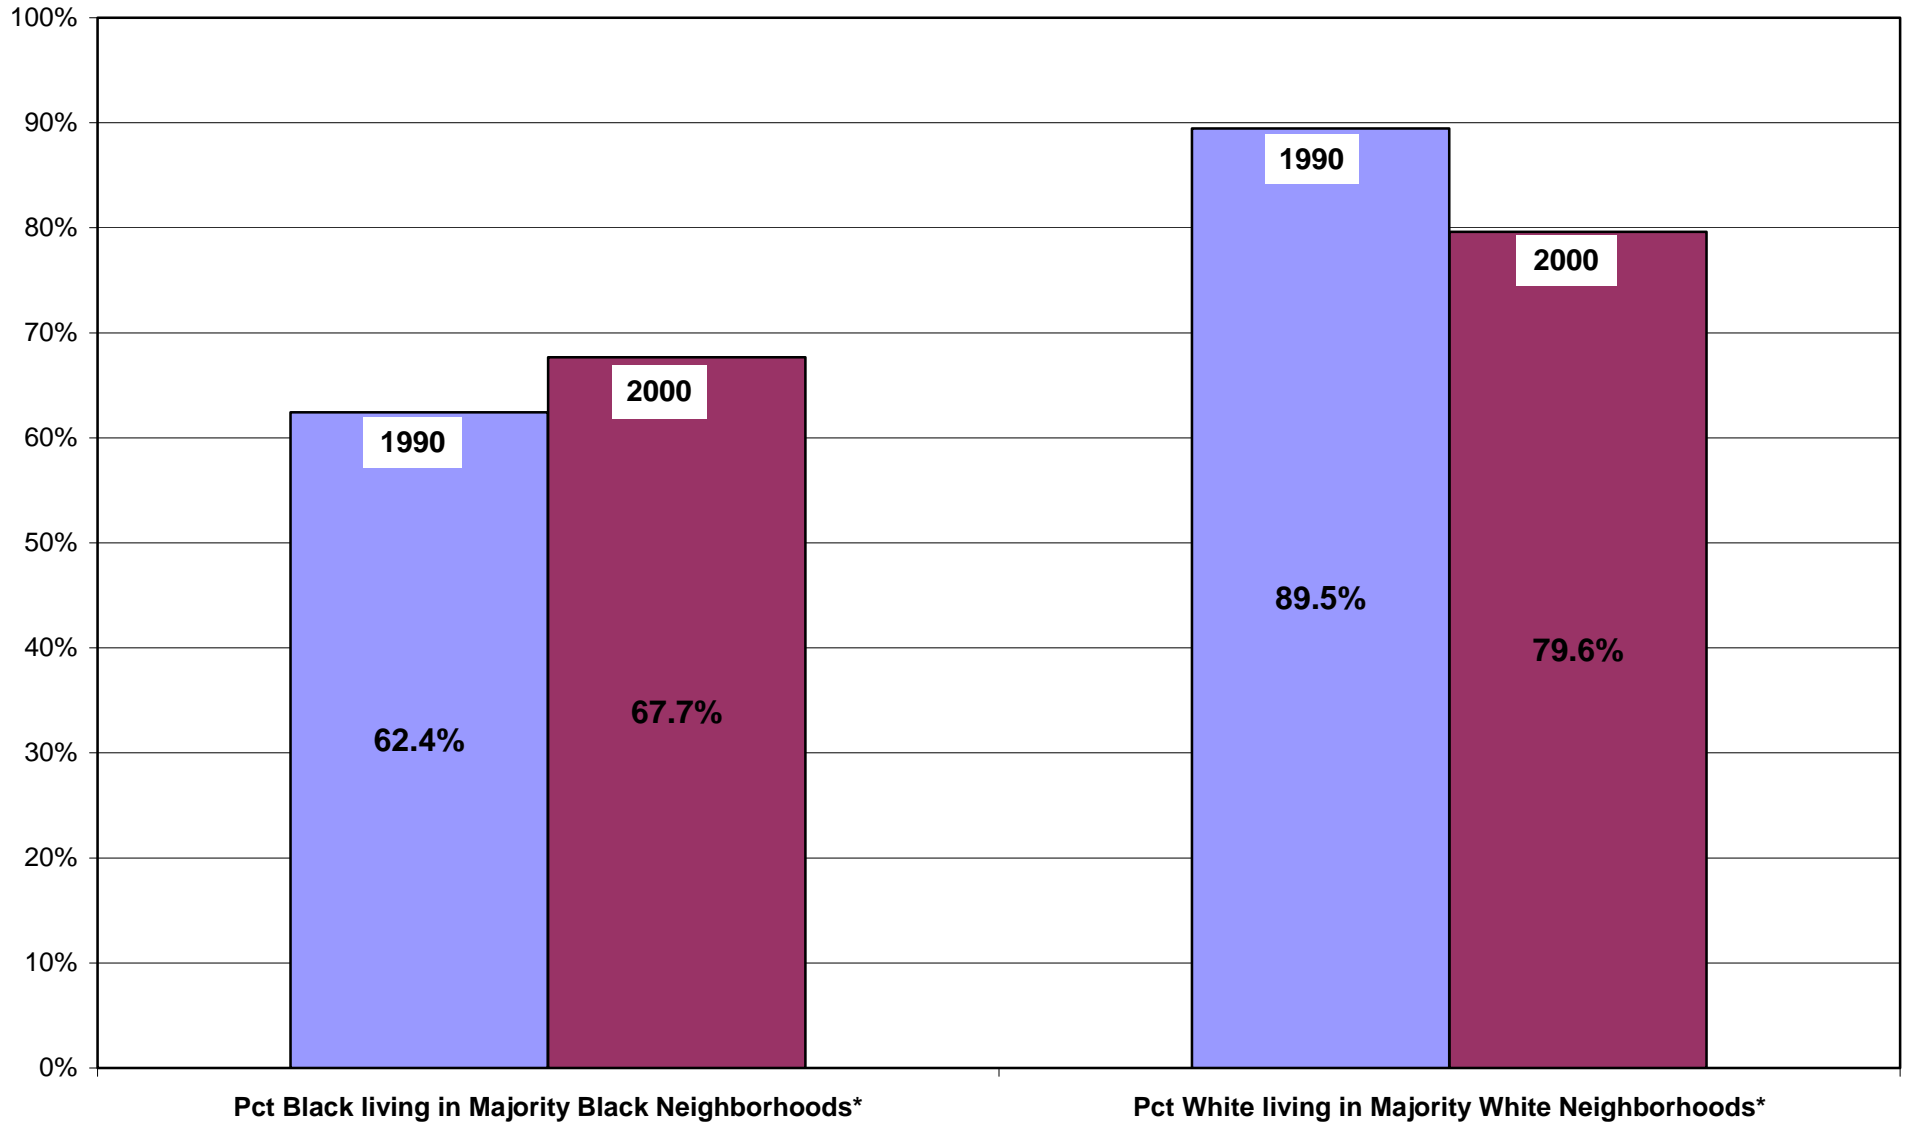

## Percent of Black & White Population Living in Majority Black & White Neighborhoods in the Suburban Washington Region, 1990 and 2000

\* A neighborhood (I.e. census block group) is majority black or white if black or white share is more than 50% of the total neighborhood population