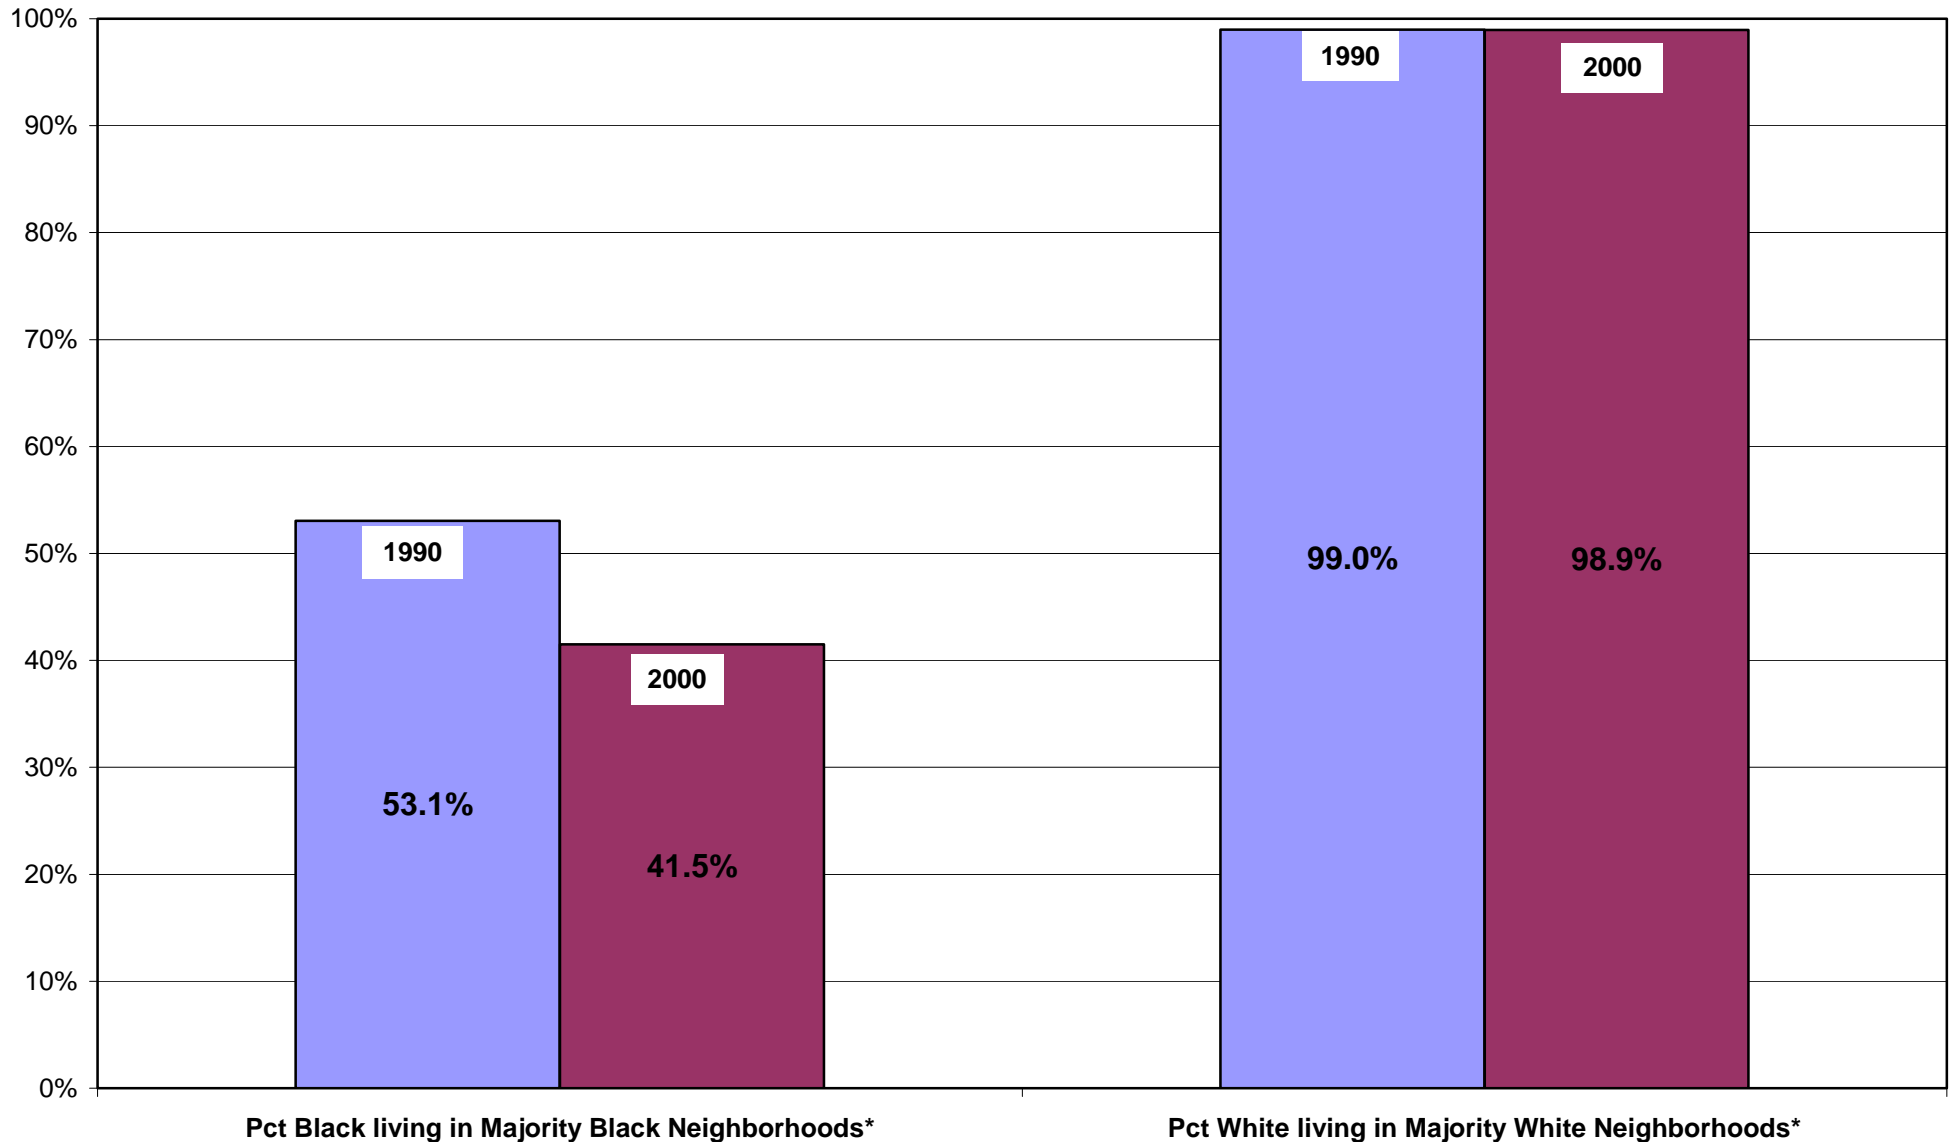

Percent of Black & White Population Living in Majority Black & White Neighborhoods in the Western Maryland Region, 1990 and 2000

* A neighborhood (i.e. census block group) is majority black or white if black or white share is more than 50% of the total neighborhood population