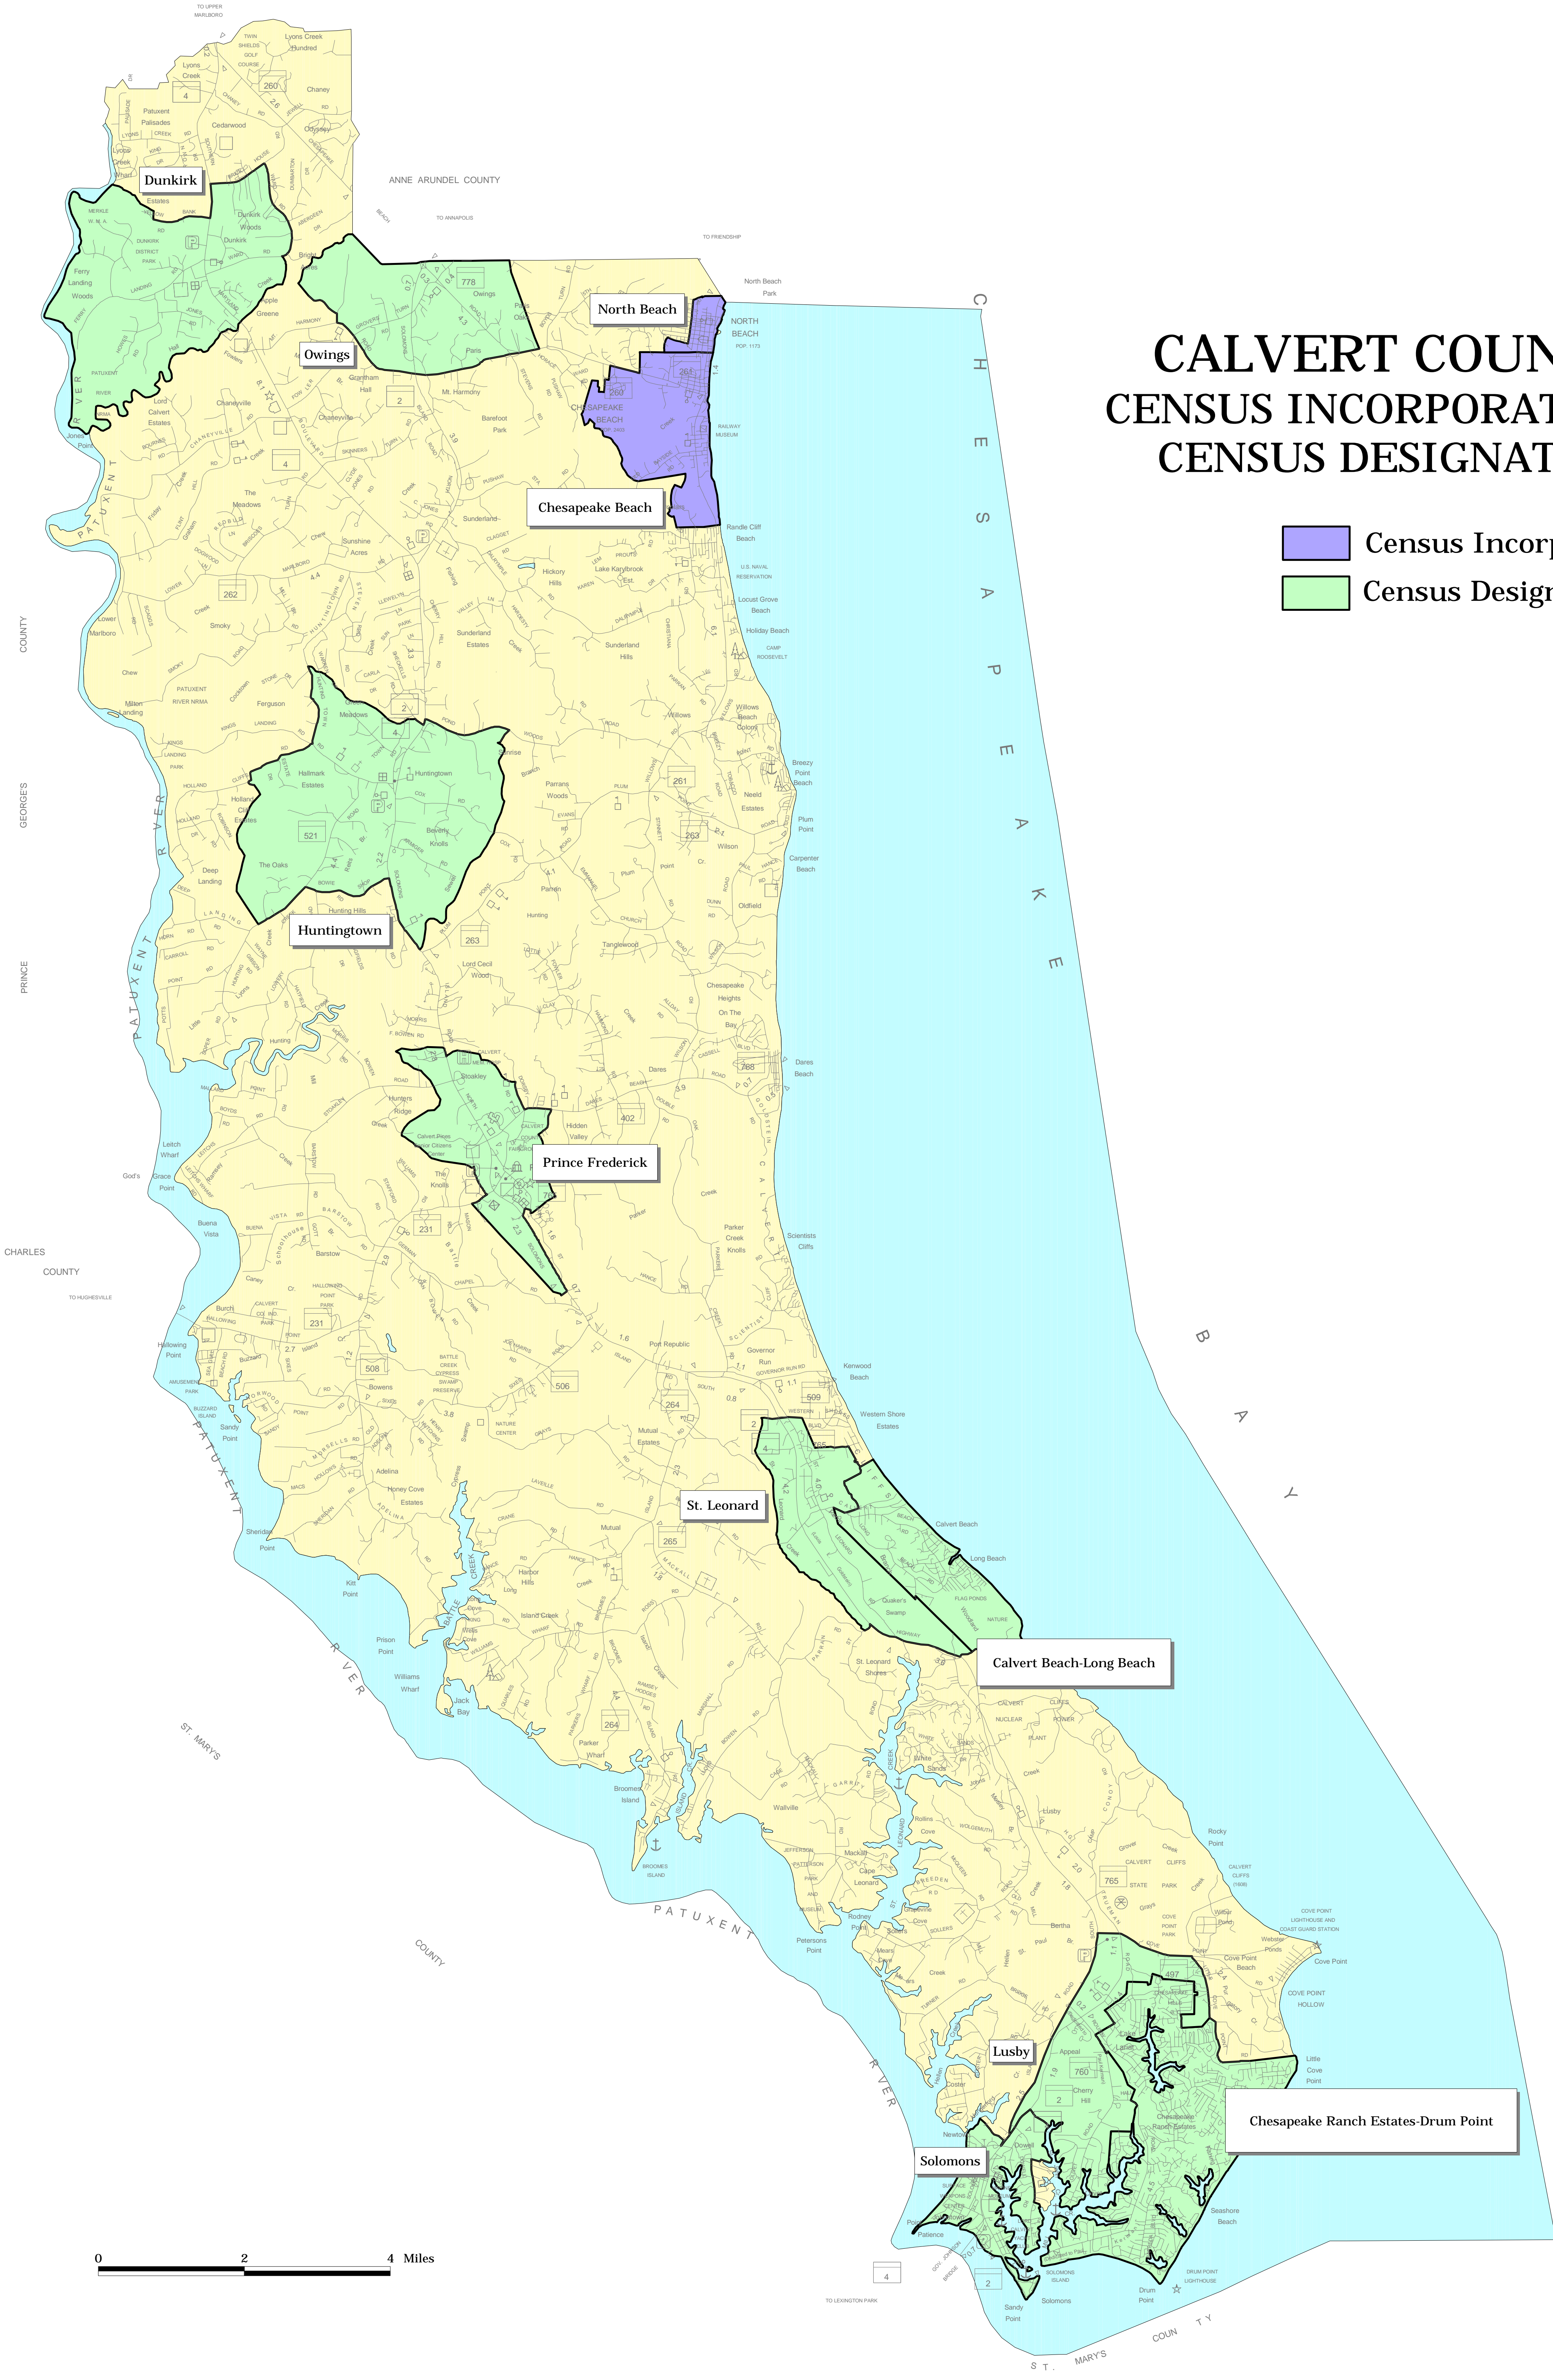

CALVERT COUNTY, MD CENSUS INCORPORATED PLACES & CENSUS DESIGNATED PLACES

- Census Incorporated Places
- Census Designated Places

PREPARED BY THE DEPARTMENT OF PLANNING
PLANNING DATA SERVICES DIVISION, GIS SECTION

SOURCE OF INFORMATION: THE INFORMATION ON THIS MAP WAS PREPARED FROM THE 2000 VERSION OF THE U.S. CENSUS BUREAU'S TIGER/Line DATABASE FOR CALVERT COUNTY. MAP SCALE: 1 INCH EQUALS 1 MILE (1:63,360)