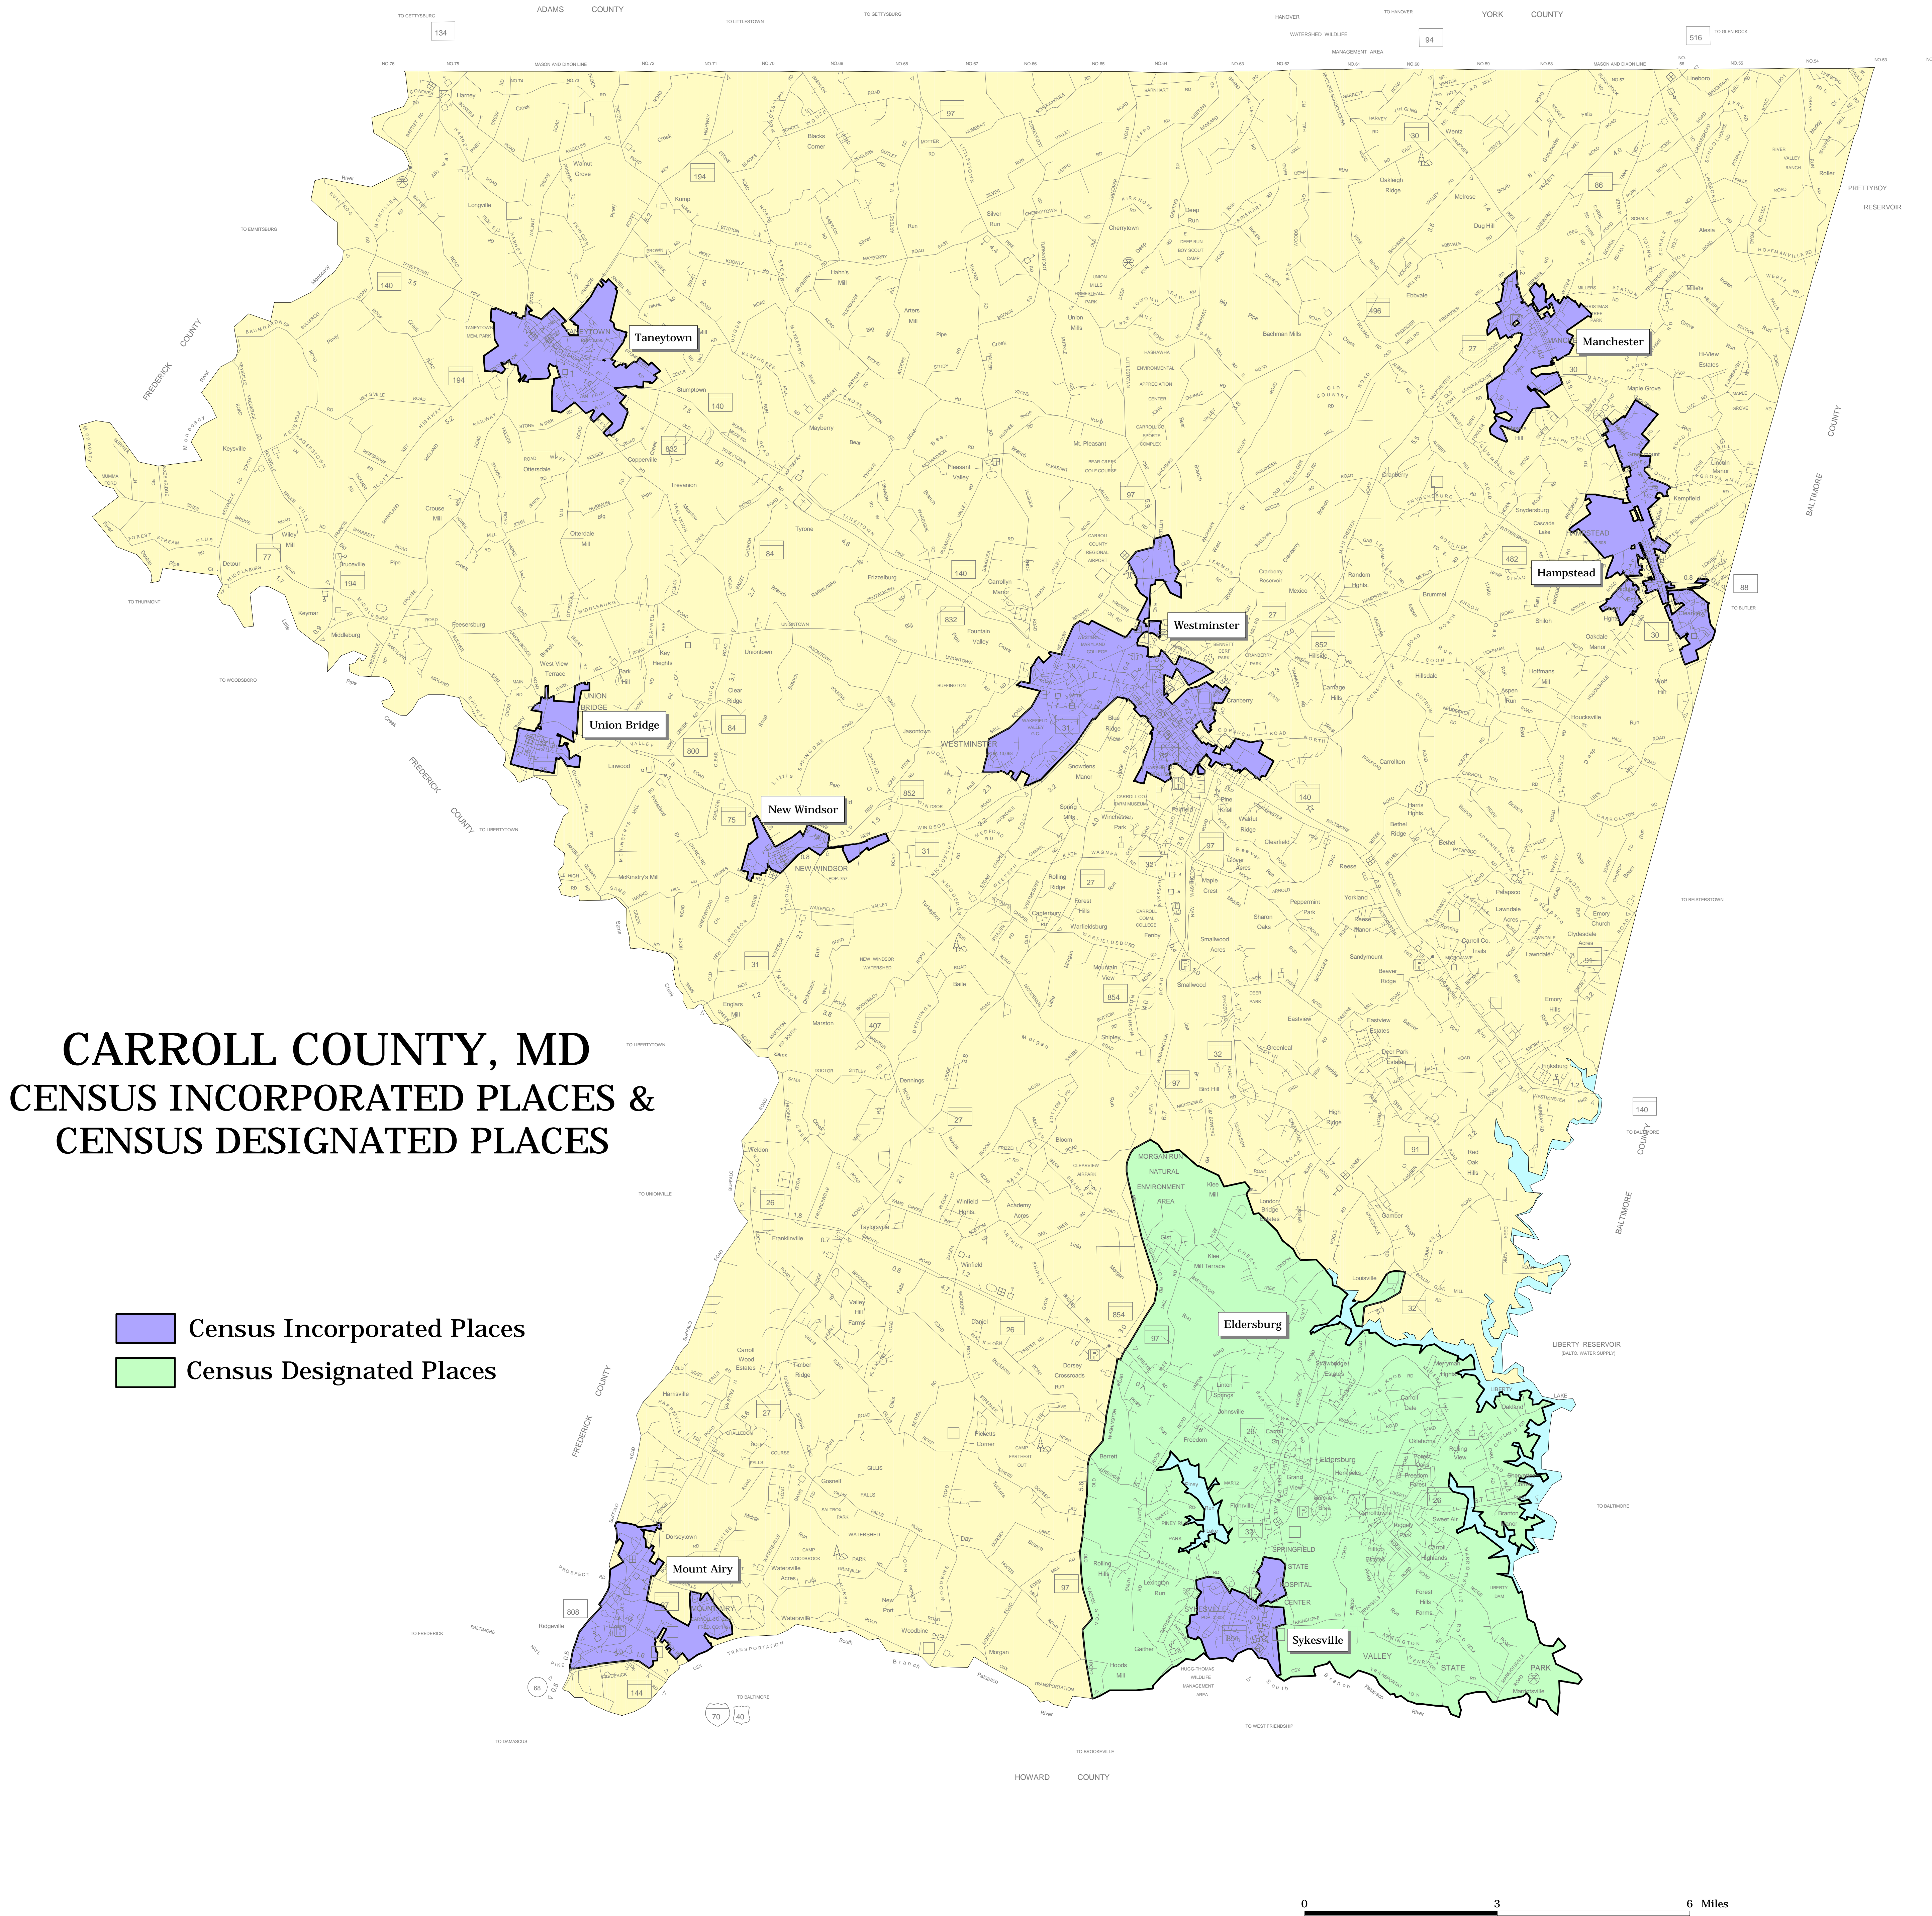

P E N N S Y L V A N I A

**CARROLL COUNTY, MD
CENSUS INCORPORATED PLACES &
CENSUS DESIGNATED PLACES**

-  Census Incorporated Places
-  Census Designated Places

PREPARED BY THE DEPARTMENT OF PLANNING
PLANNING DATA SERVICES DIVISION, GIS SECTION

SOURCE OF INFORMATION: THE INFORMATION ON THIS MAP WAS PREPARED FROM THE 2000 VERSION OF THE U.S. CENSUS BUREAU'S TIGER/Line DATABASE FOR CARROLL COUNTY.
MAP SCALE: 1 INCH EQUALS 1 MILE (1:63,360)