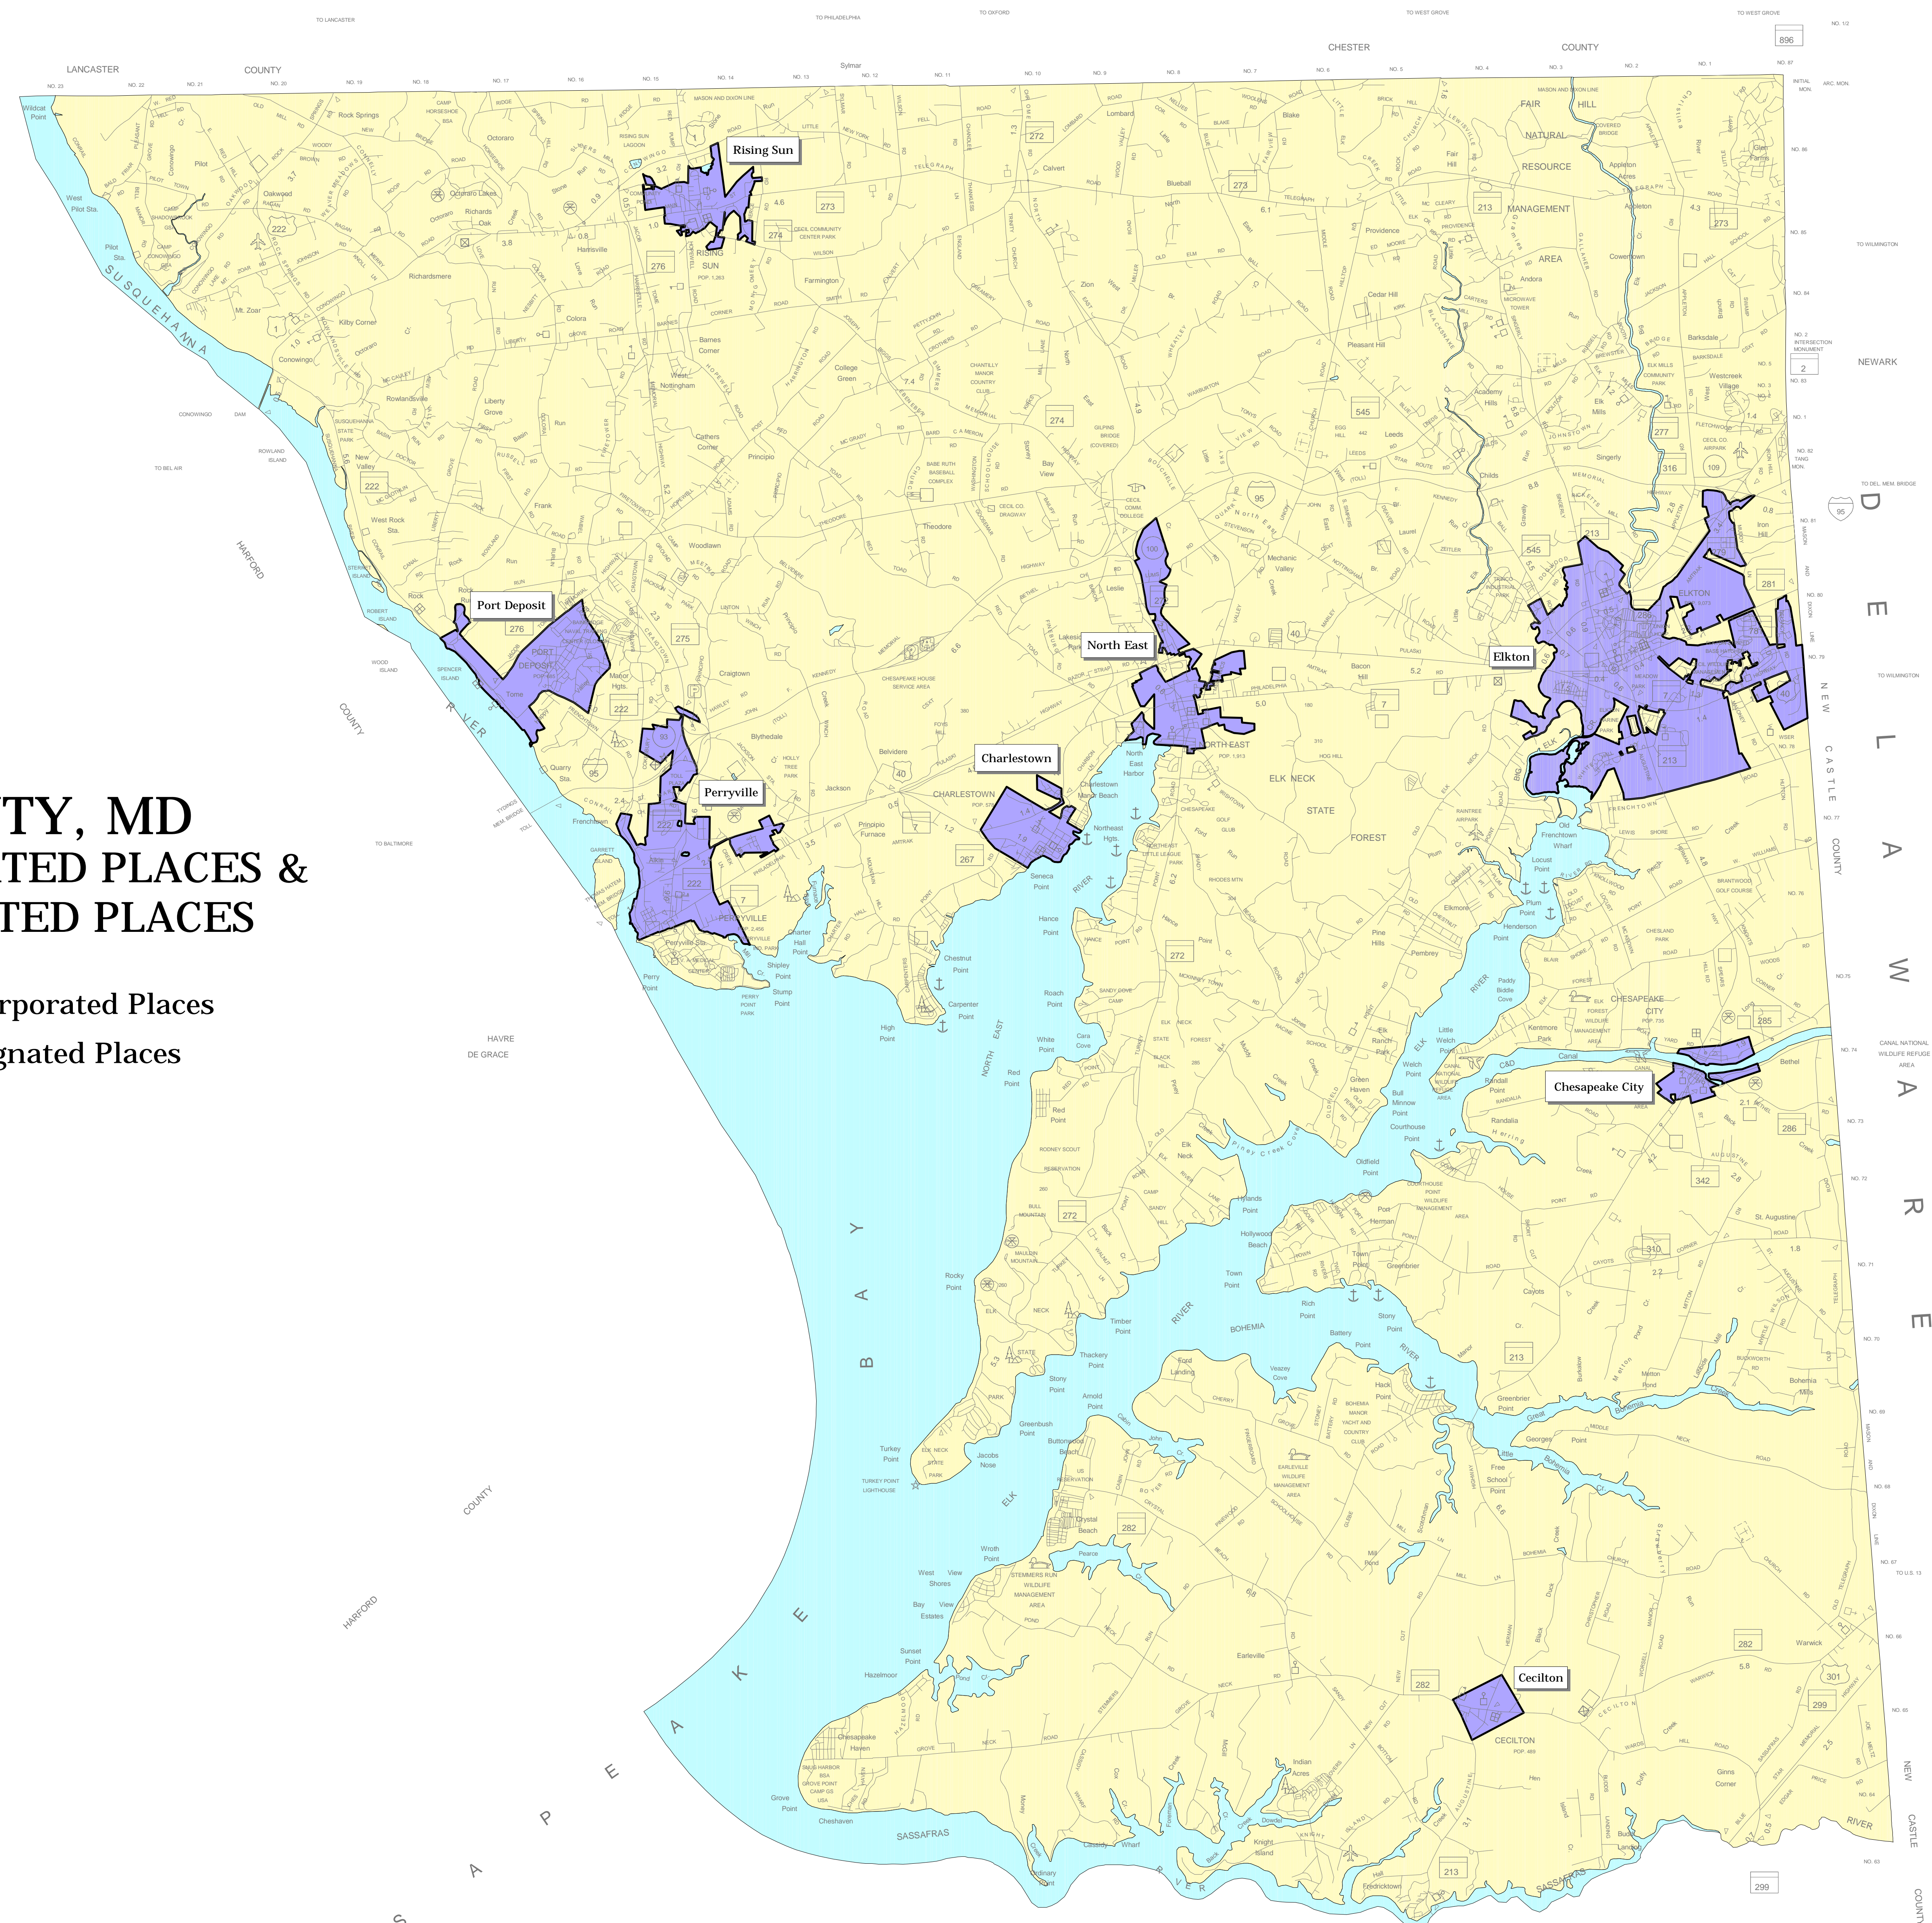

# CECIL COUNTY, MD CENSUS INCORPORATED PLACES & CENSUS DESIGNATED PLACES

-  Census Incorporated Places
-  Census Designated Places

PREPARED BY THE DEPARTMENT OF PLANNING  
PLANNING DATA SERVICES DIVISION, GIS SECTION

SOURCE OF INFORMATION: THE INFORMATION ON THIS MAP WAS PREPARED FROM THE 2000 VERSION OF THE U.S. CENSUS BUREAU'S TIGER/Line DATABASE FOR CECIL COUNTY.  
MAP SCALE: 1 INCH EQUALS 1 MILE (1:63,360)