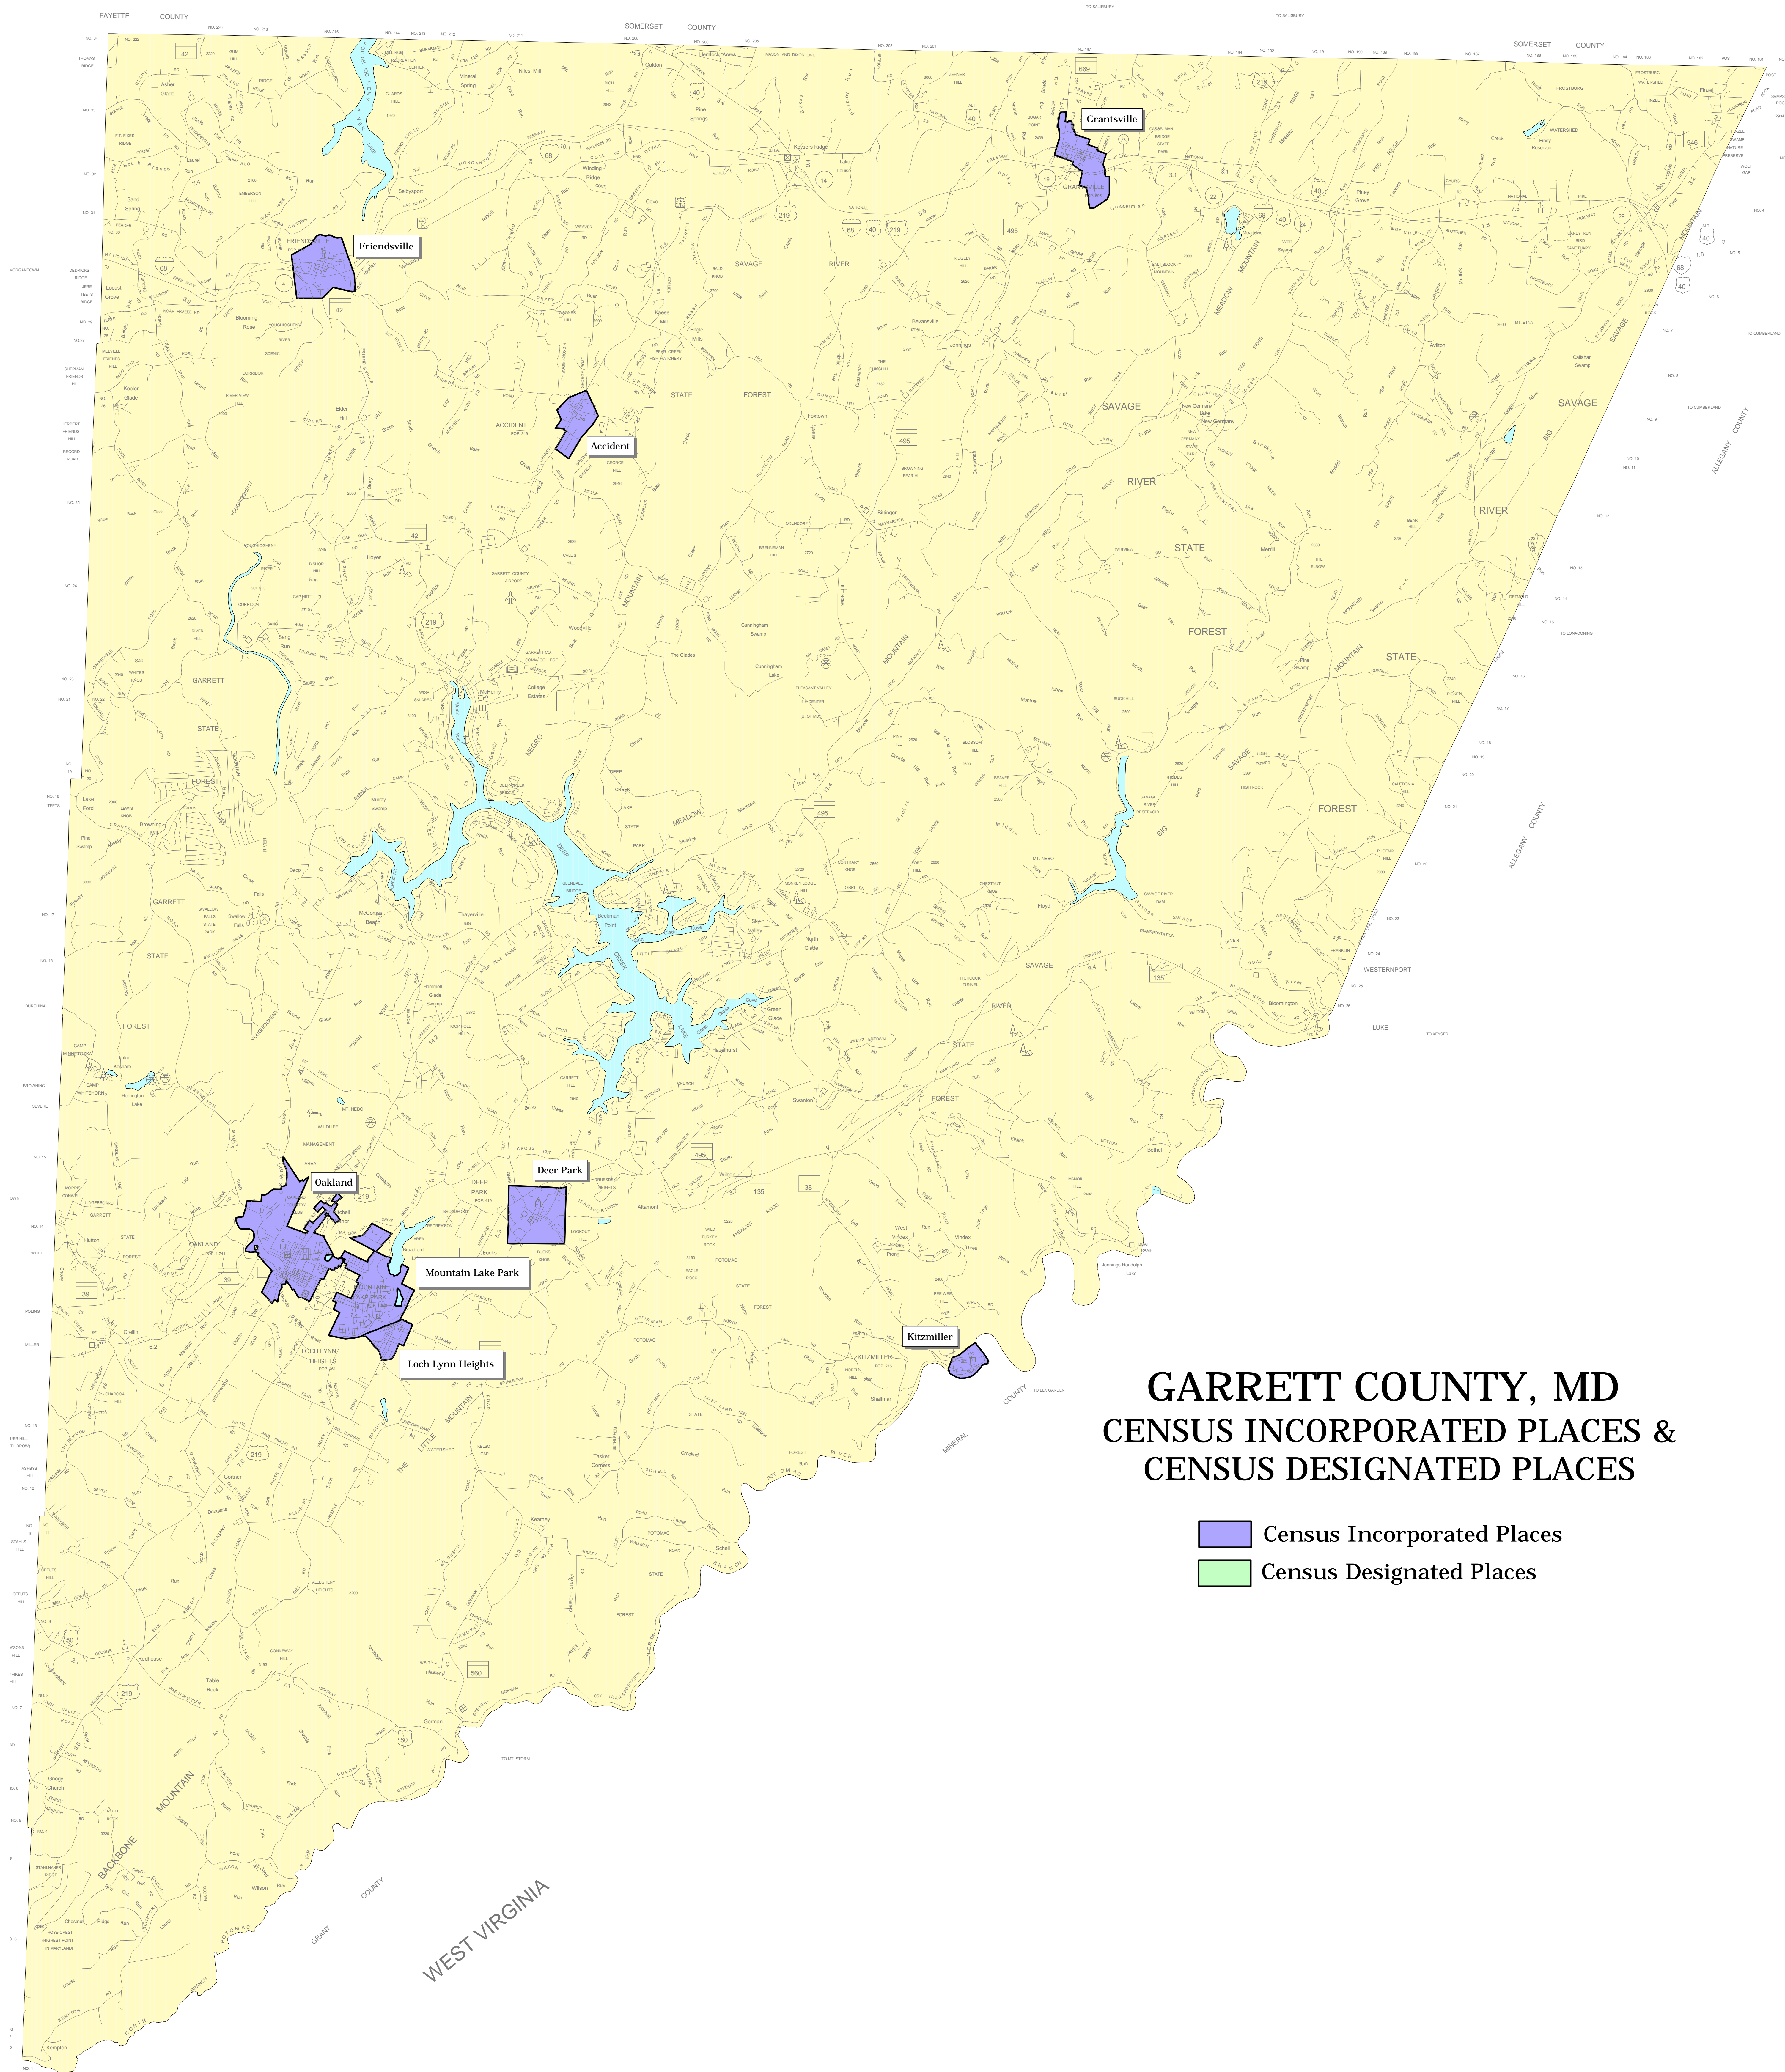

PENNSYLVANIA

**GARRETT COUNTY, MD  
CENSUS INCORPORATED PLACES &  
CENSUS DESIGNATED PLACES**

- Census Incorporated Places
- Census Designated Places

PREPARED BY THE DEPARTMENT OF PLANNING  
PLANNING DATA SERVICES DIVISION, GIS SECTION

SOURCE OF INFORMATION: THE INFORMATION ON THIS MAP WAS PREPARED FROM THE 2000  
VERSION OF THE U.S. CENSUS BUREAU'S TIGER/Line DATABASE FOR GARRETT COUNTY.  
MAP SCALE: 1 INCH EQUALS 1 MILE (1:63,360)