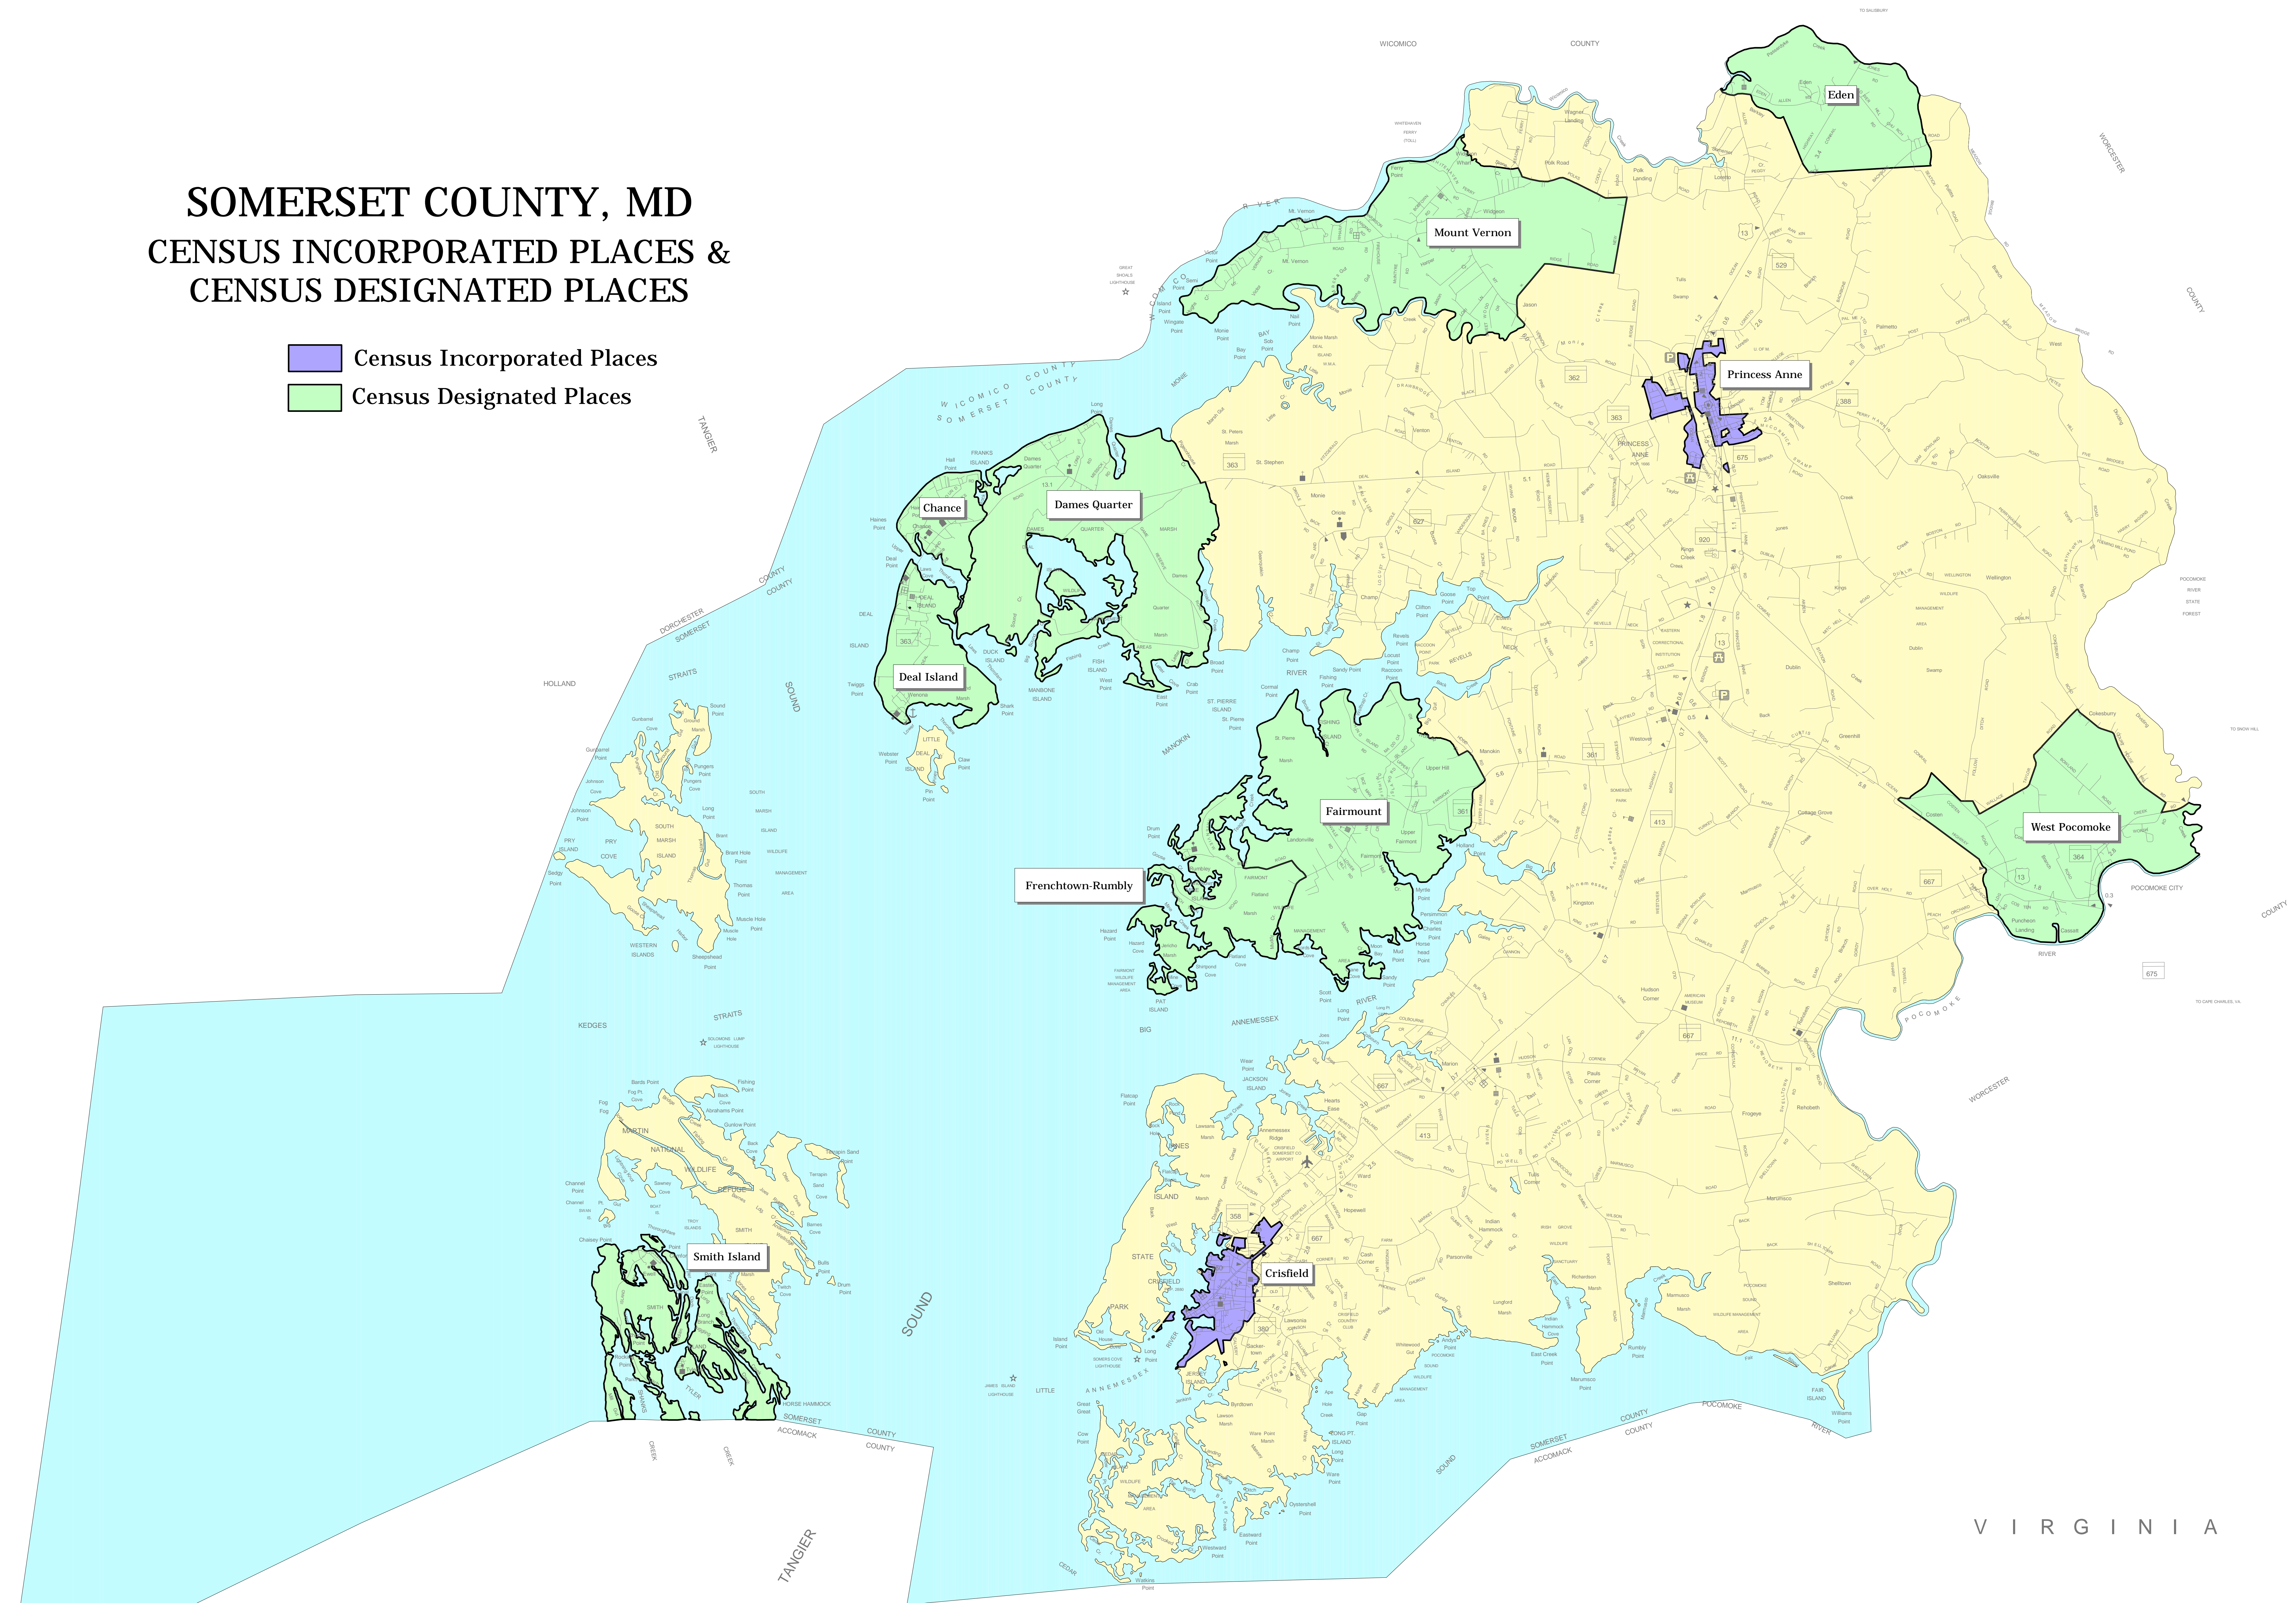

# SOMERSET COUNTY, MD CENSUS INCORPORATED PLACES & CENSUS DESIGNATED PLACES

- Census Incorporated Places
- Census Designated Places

PREPARED BY THE DEPARTMENT OF PLANNING  
PLANNING DATA SERVICES DIVISION, GIS SECTION

SOURCE OF INFORMATION: THE INFORMATION ON THIS MAP WAS PREPARED FROM THE 2000 VERSION OF THE U.S. CENSUS BUREAU'S TIGER/Line DATABASE FOR SOMERSET COUNTY. MAP SCALE: 1 INCH EQUALS 1 MILE (1:63,360)