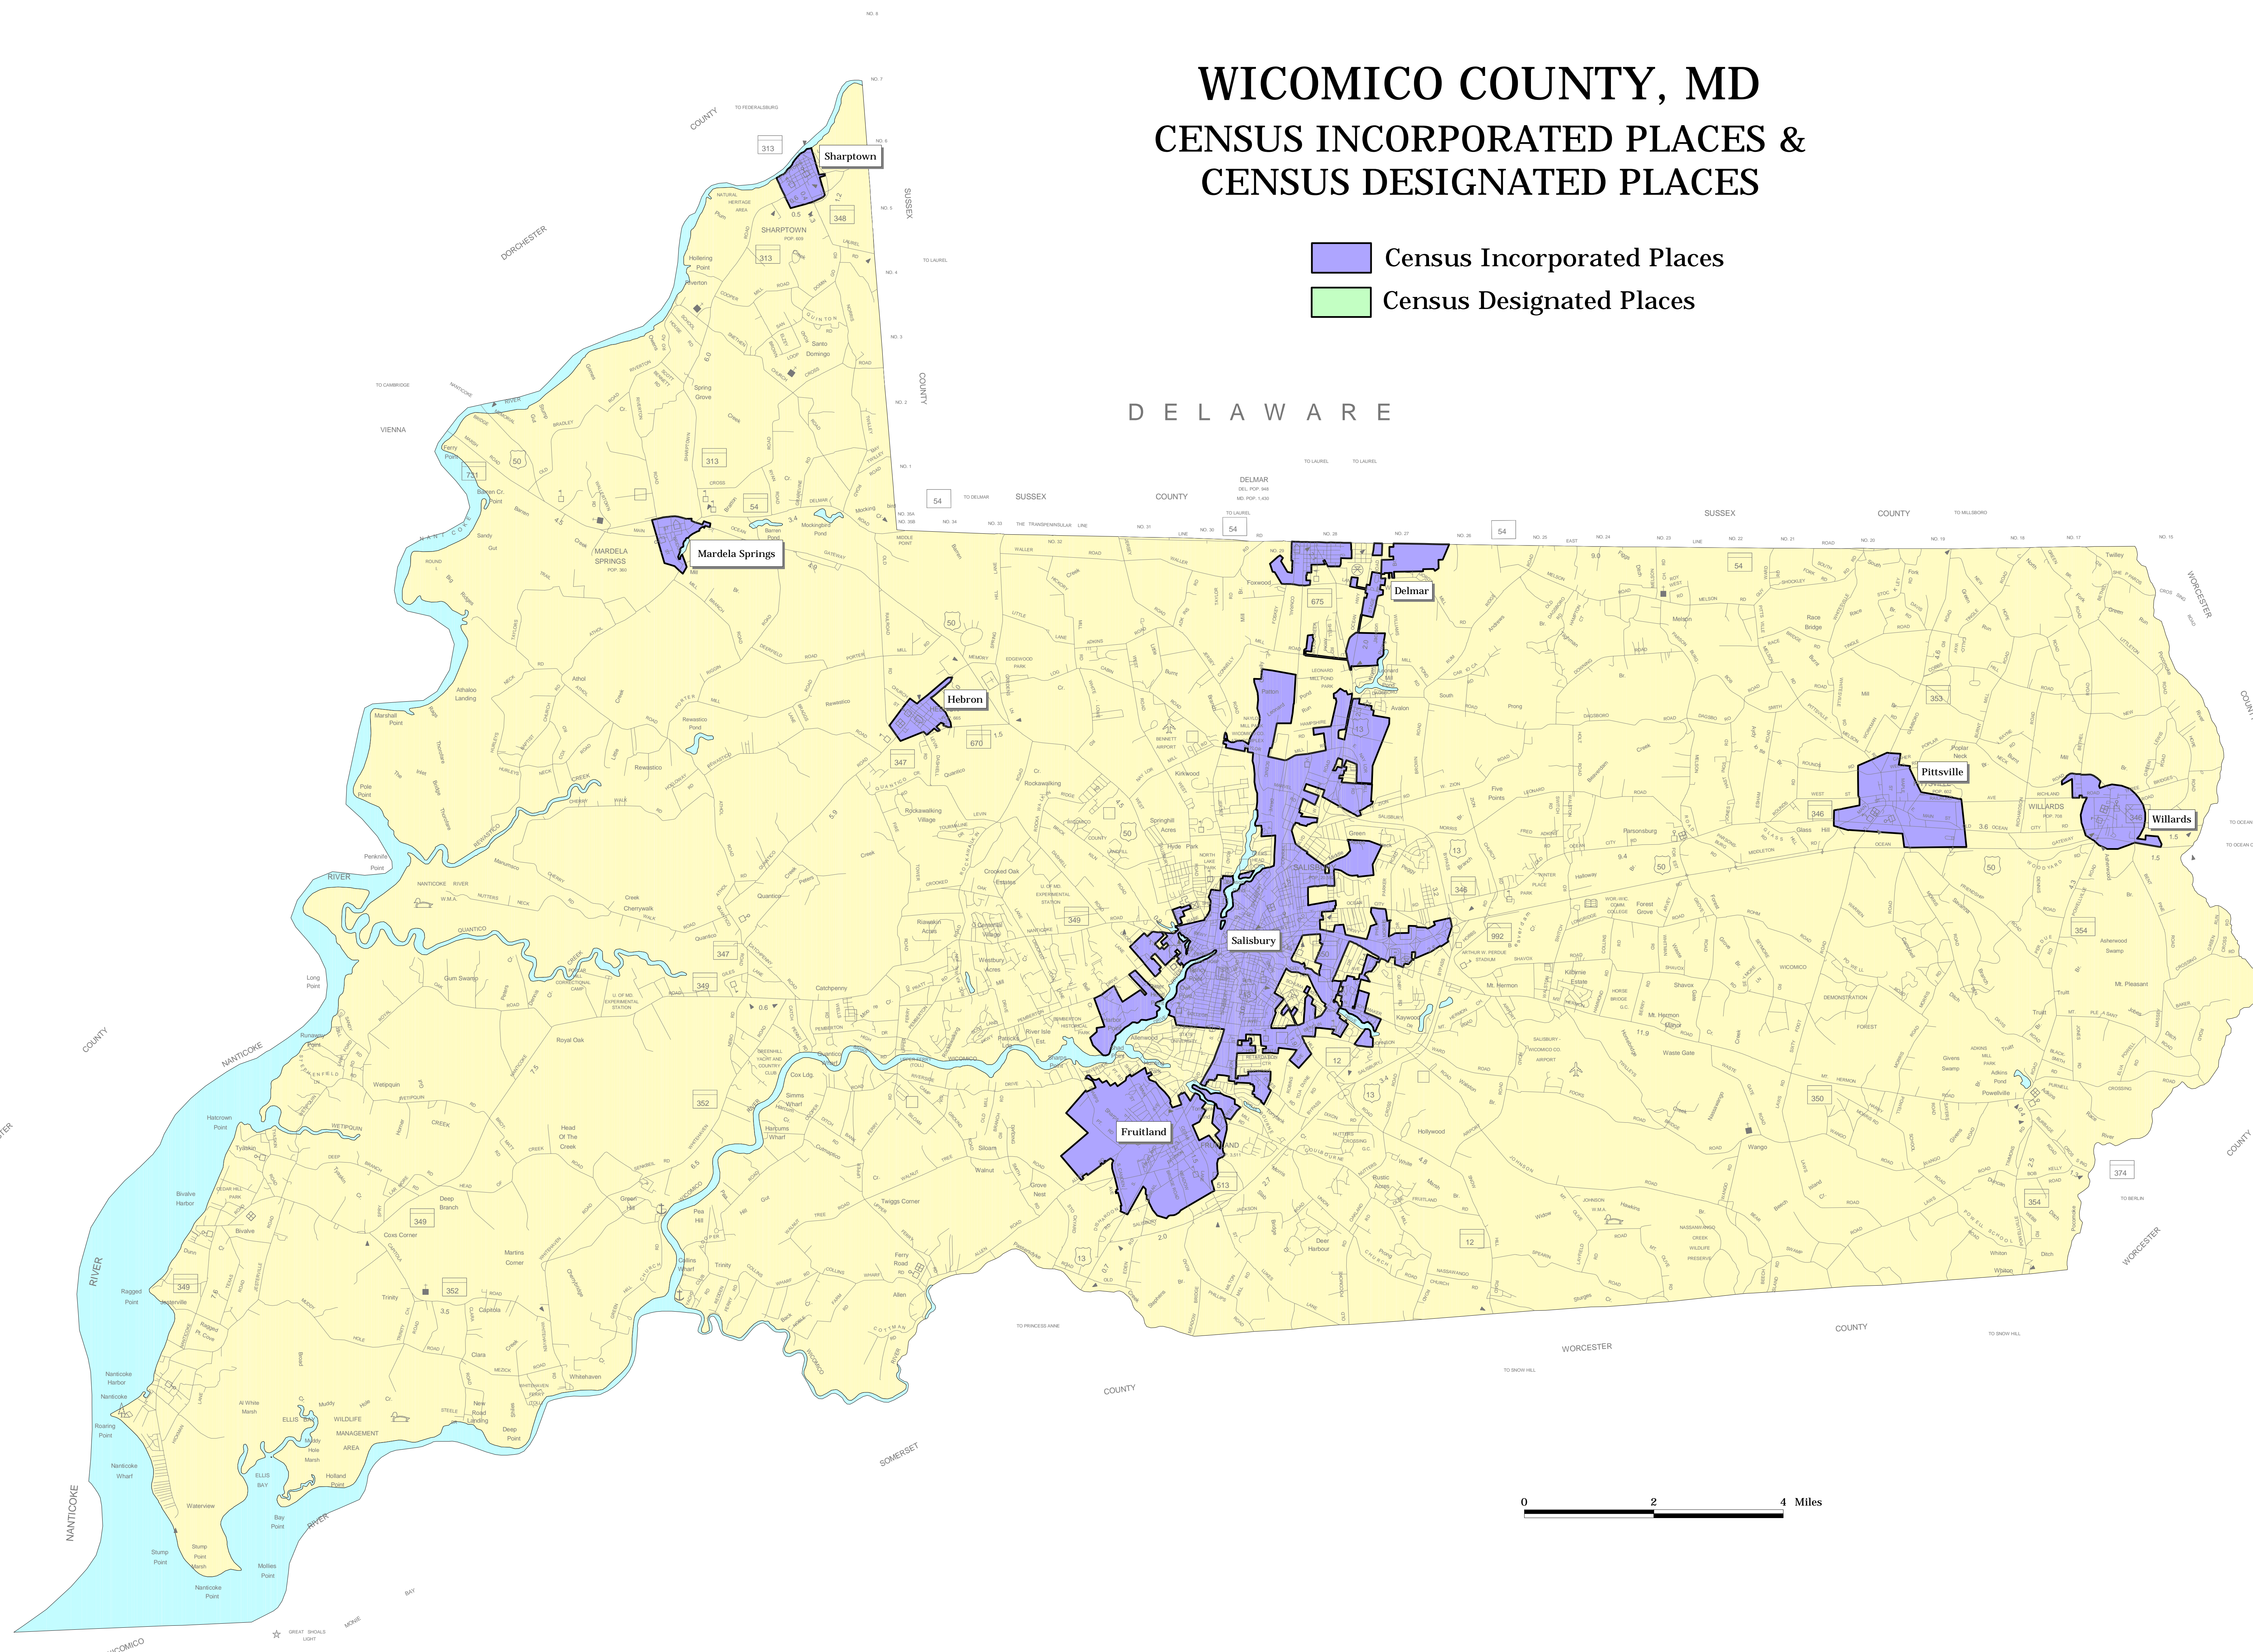

WICOMICO COUNTY, MD CENSUS INCORPORATED PLACES & CENSUS DESIGNATED PLACES

-  Census Incorporated Places
-  Census Designated Places

PREPARED BY THE DEPARTMENT OF PLANNING
PLANNING DATA SERVICES DIVISION, GIS SECTION

SOURCE OF INFORMATION: THE INFORMATION ON THIS MAP WAS PREPARED FROM THE 2000
VERSION OF THE U.S. CENSUS BUREAU'S TIGER/Line DATABASE FOR WICOMICO COUNTY.
MAP SCALE: 1 INCH EQUALS 1 MILE (1:63,360)