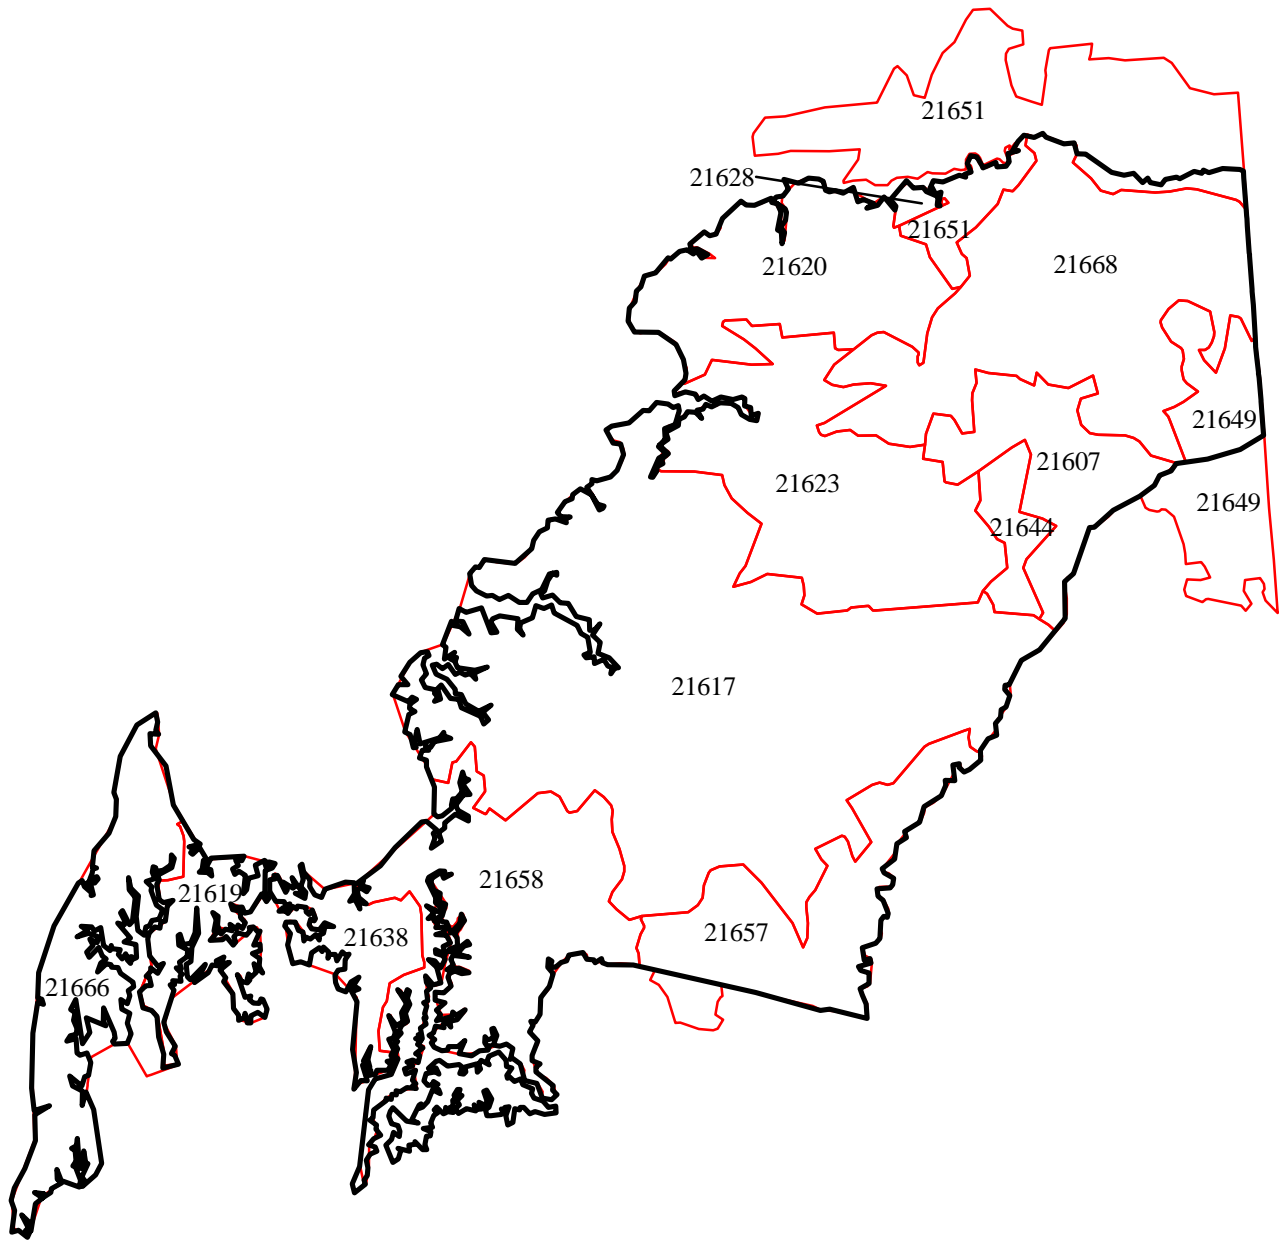

# 2000 CENSUS ZCTA BOUNDARIES FOR QUEEN ANNE'S COUNTY

County Boundary  
ZCTA Boundary

Source: U.S. Census Bureau  
Prepared by the Maryland Department of Planning, Planning Data Services, August 2001.