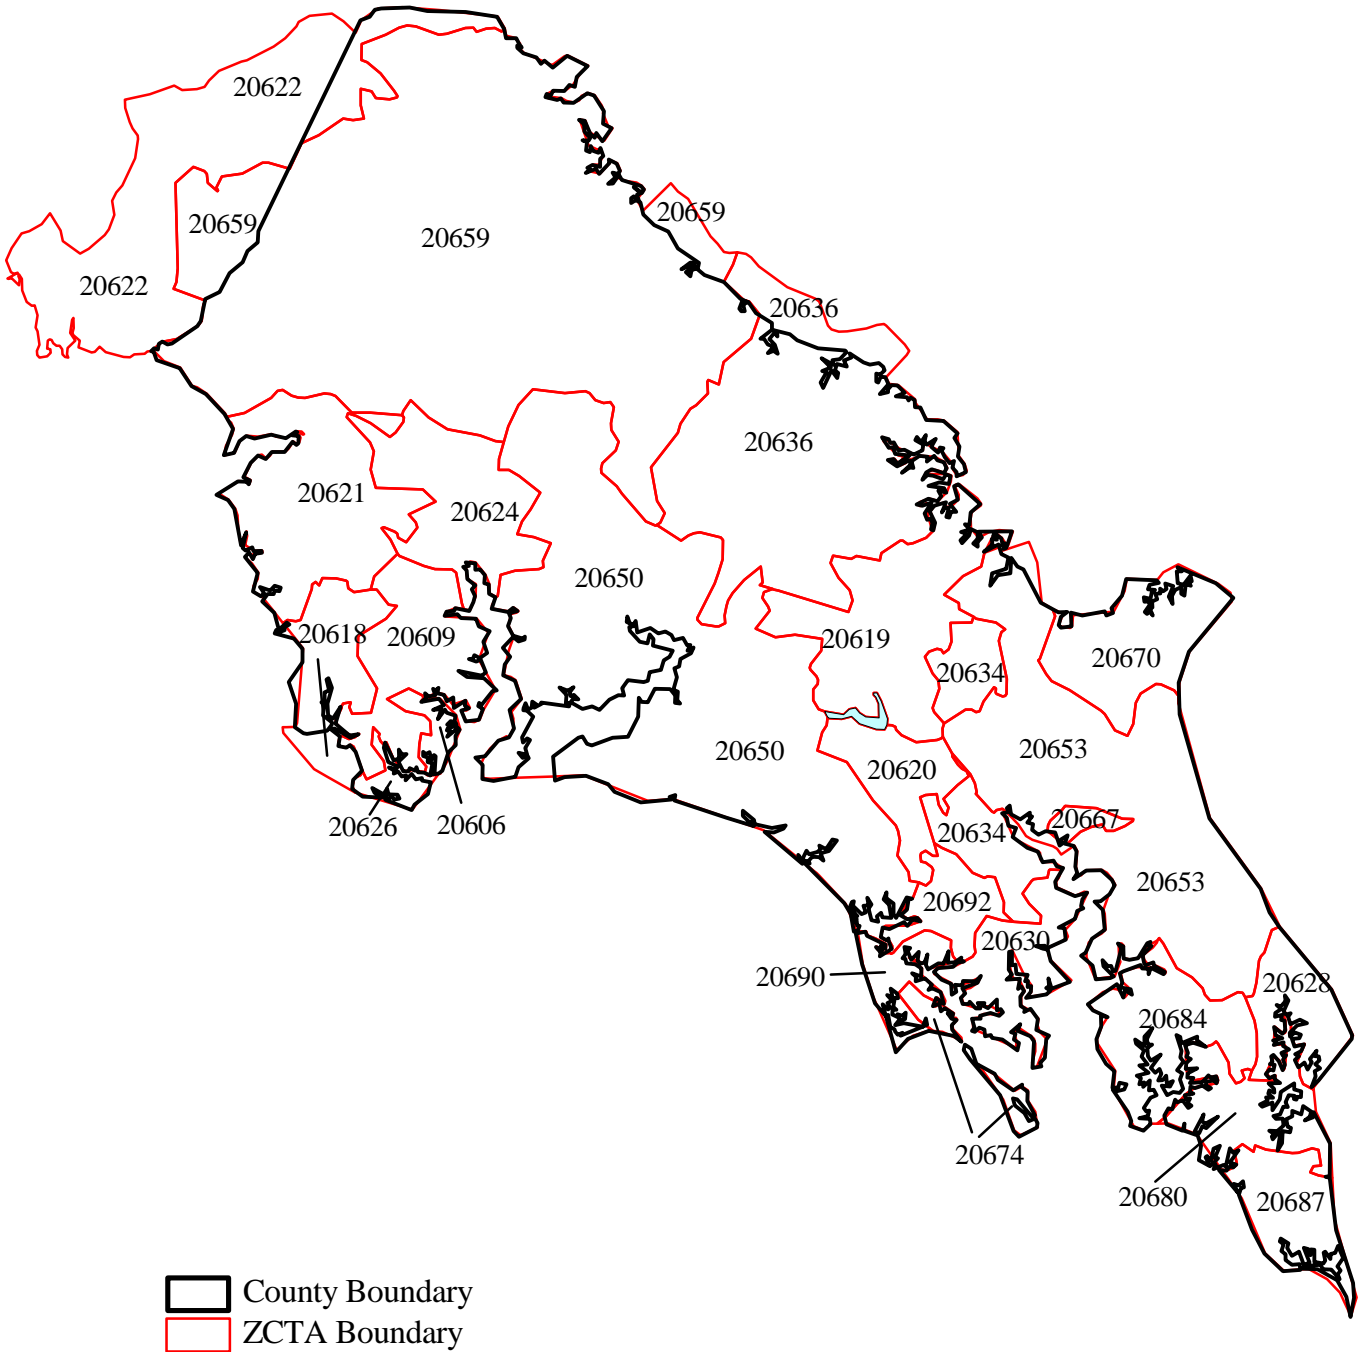

2000 CENSUS ZCTA BOUNDARIES FOR ST. MARY'S COUNTY

Source: U.S. Census Bureau
Prepared by the Maryland Department of Planning, Planning Data Services, August 2001.