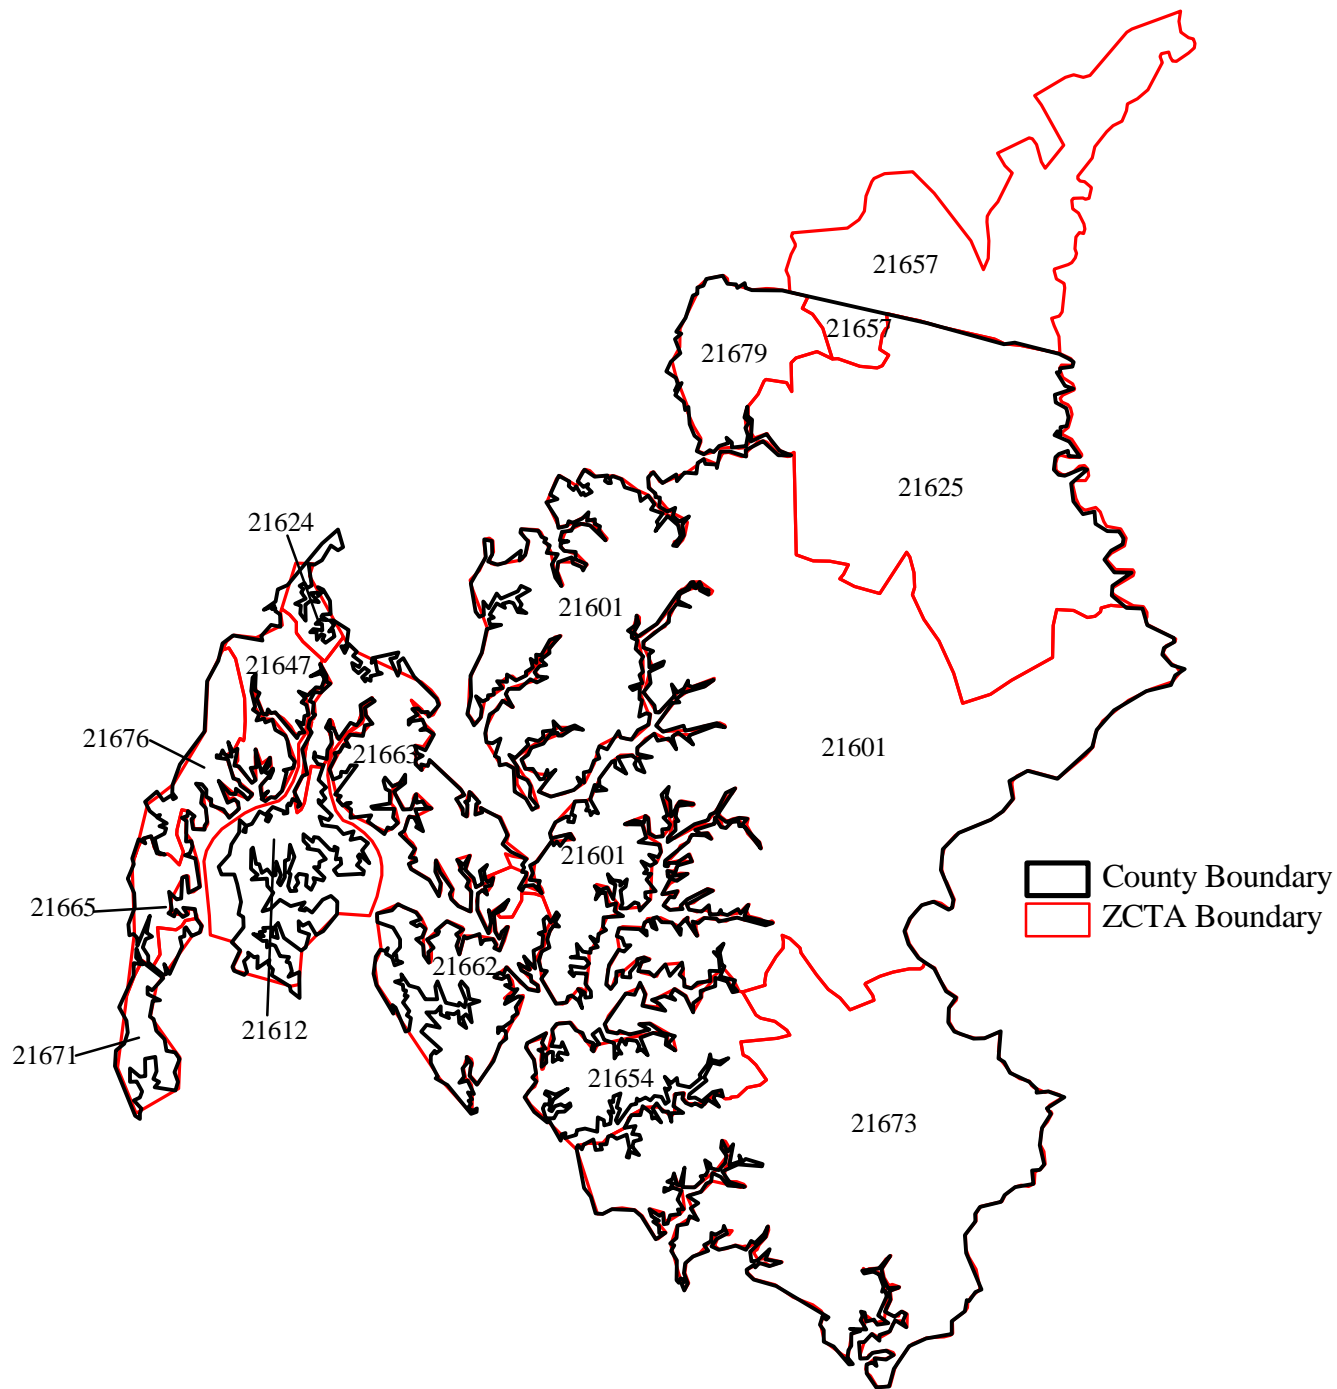

2000 CENSUS ZCTA BOUNDARIES FOR TALBOT COUNTY

Source: U.S. Census Bureau
Prepared by the Maryland Department of Planning, Planning Data Services, August 2001.