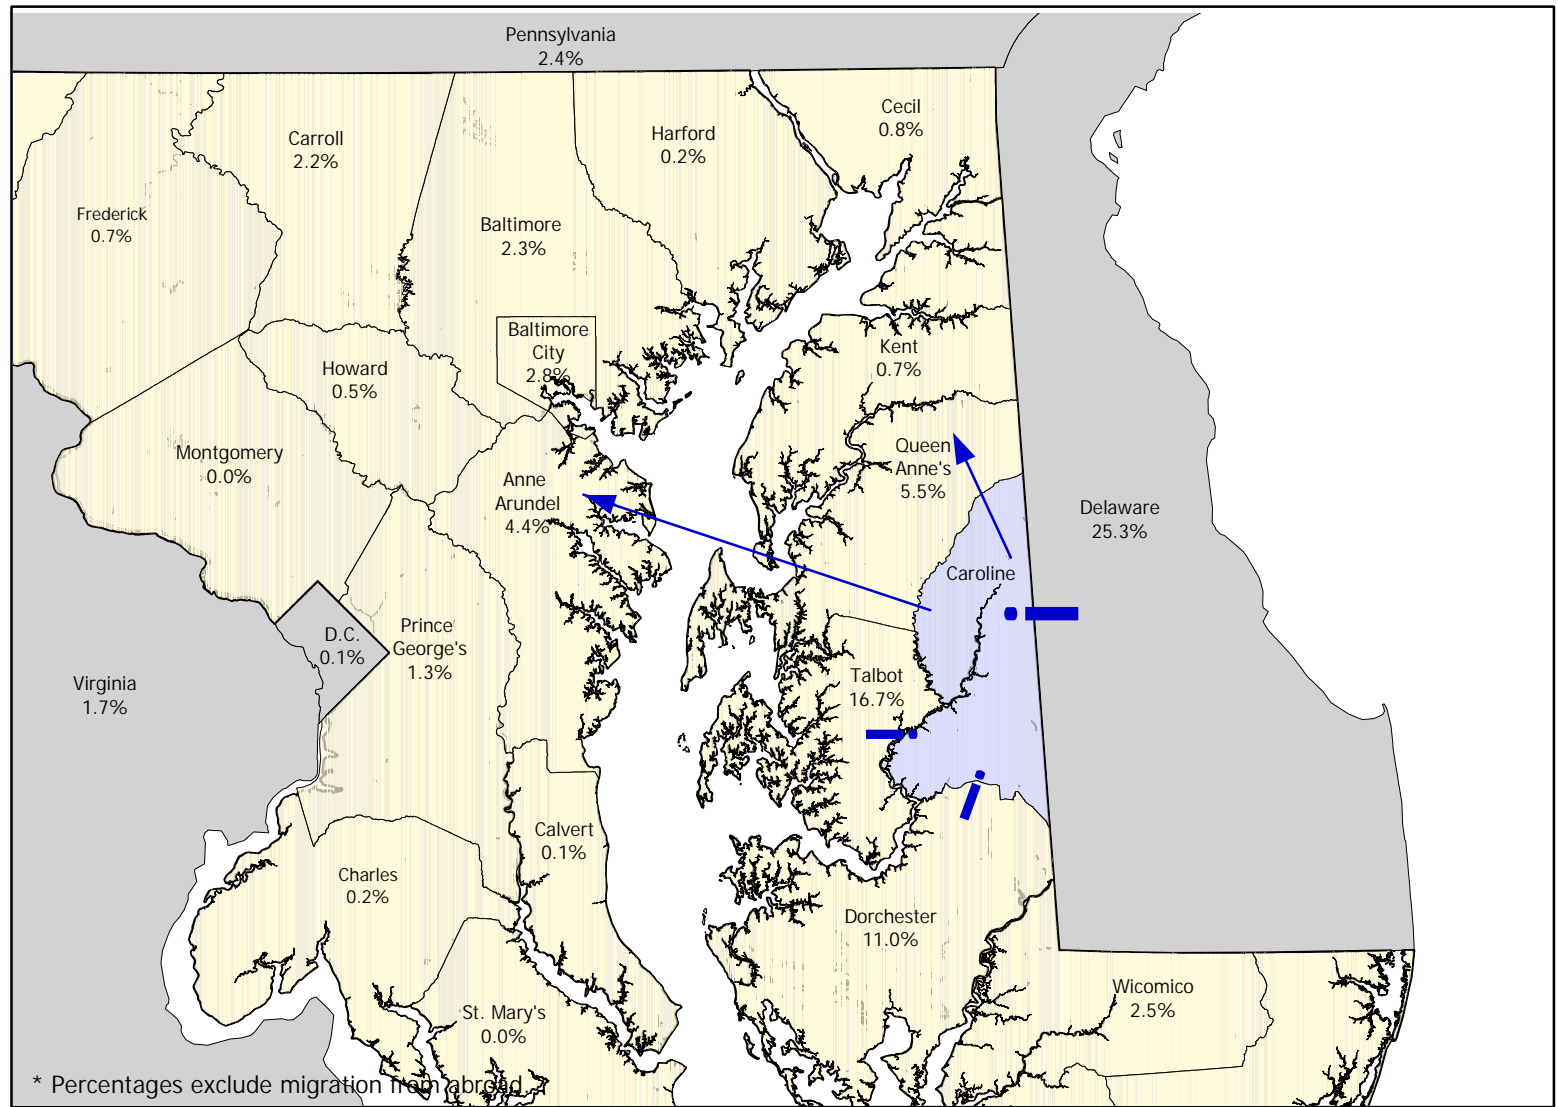

1995 to 2000 Census Based Migration Flows Out Migration from Caroline County

Out Migration To:

Delaware	1,224
Talbot, MD	806
Dorchester, MD	530
Queen Anne's, MD	267
Anne Arundel, MD	212
Baltimore City, MD	137
Wicomico, MD	119
Pennsylvania	117
Baltimore County, MD	110
Carroll County, MD	104
Virginia	83
Prince George's, MD	65
Worcester, MD	65
Cecil, MD	40
Other States	771
Abroad	0

Source: U.S. Census Bureau, Census 2000, special tabulation (PHC-T-22)
Prepared by the Maryland Department of Planning, Planning Data Services, August 2003.