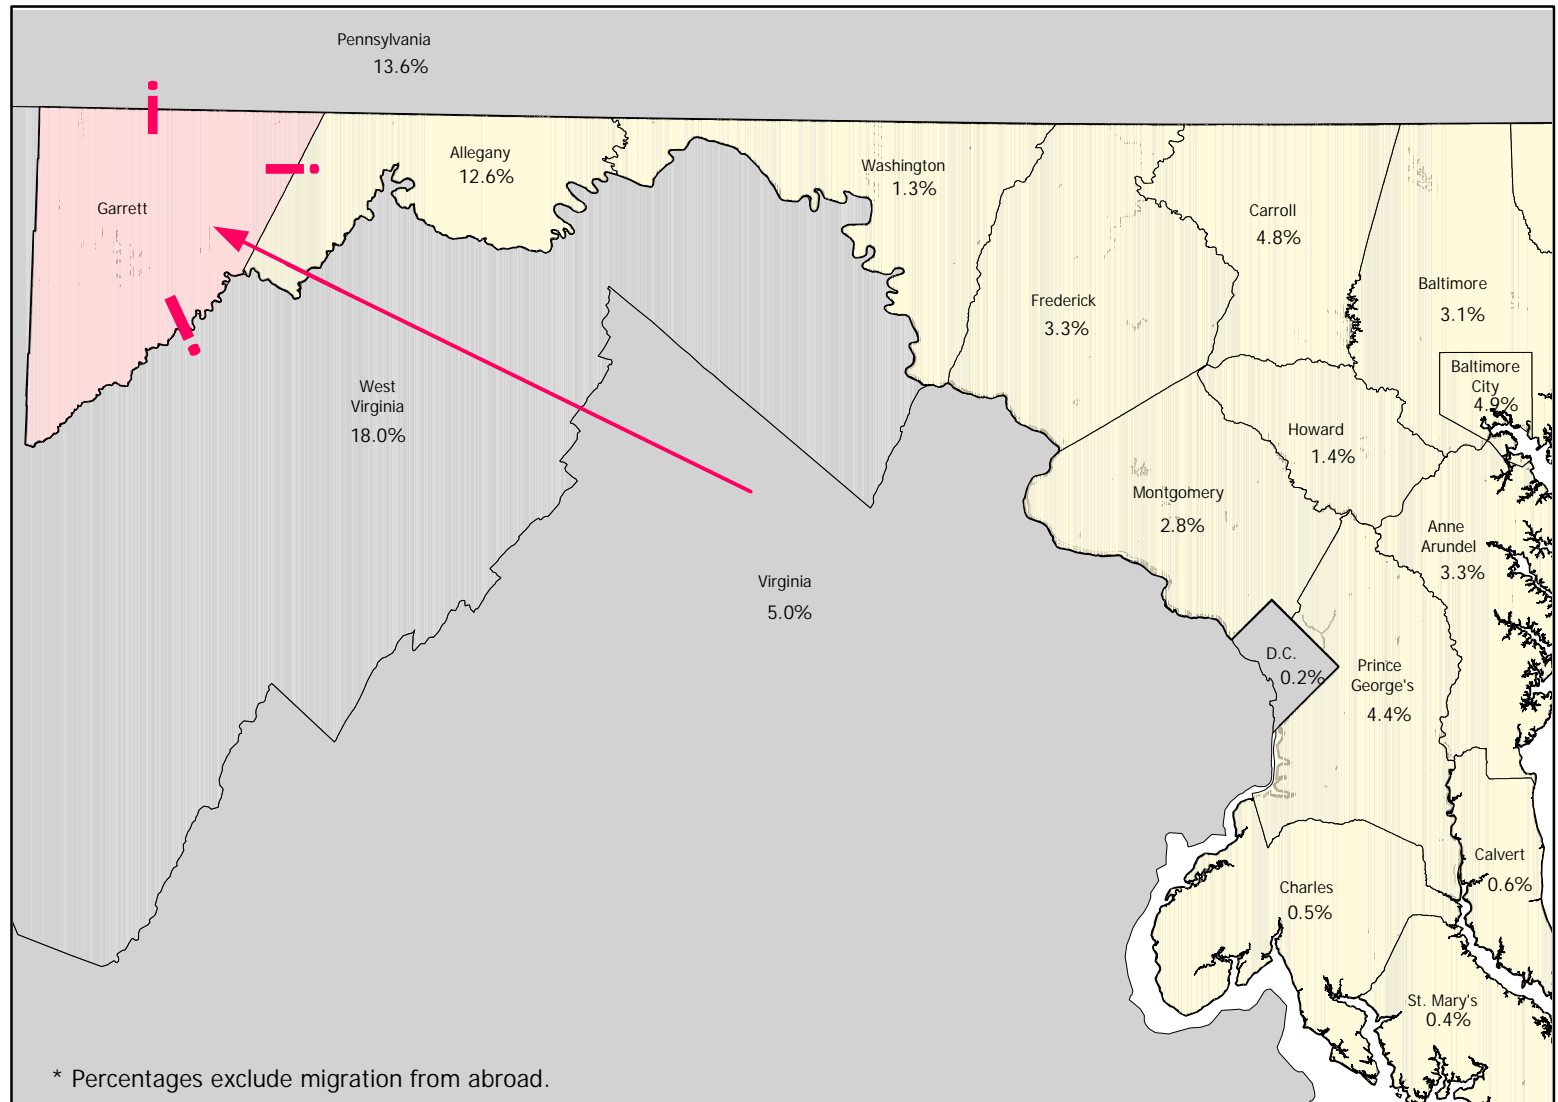

# 1995 to 2000 Census Based Migration Flows In Migration to Garrett County

## In Migration From:

|                     |     |
|---------------------|-----|
| West Virginia       | 711 |
| Pennsylvania        | 538 |
| Allegany, MD        | 498 |
| Virginia            | 197 |
| Baltimore City, MD  | 192 |
| Carroll, MD         | 191 |
| Prince George's, MD | 174 |
| Anne Arundel, MD    | 132 |
| Frederick, MD       | 132 |
| Baltimore Co., MD   | 123 |
| Montgomery, MD      | 111 |
| Howard, MD          | 55  |
| Washington, MD      | 53  |
| Harford, MD         | 52  |
| Dorchester, MD      | 43  |
| Wicomico, MD        | 39  |
| Other States        | 638 |
| Abroad              | 50  |