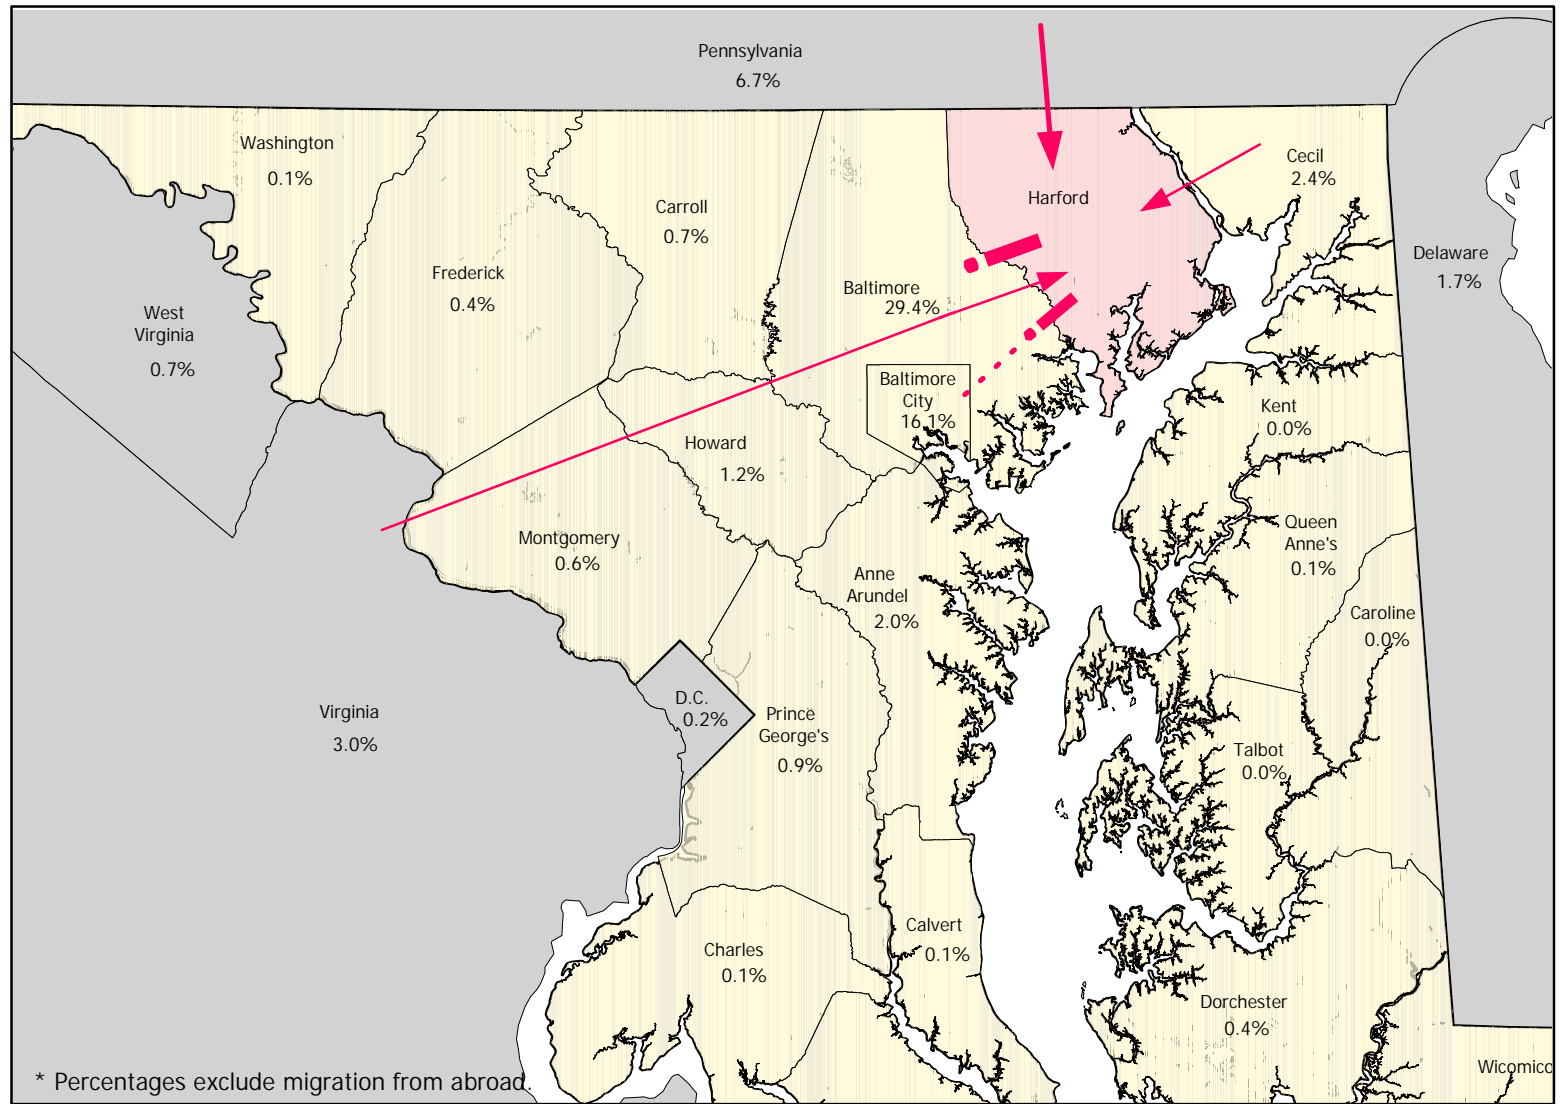

1995 to 2000 Census Based Migration Flows In Migration to Harford County

In Migration From:

Baltimore Co., MD	11,985
Baltimore City, MD	6,569
Pennsylvania	2,743
Virginia	1,222
Cecil, MD	968
Anne Arundel, MD	814
Delaware	700
Howard, MD	491
Prince George's, MD	357
West Virginia	297
Carroll, MD	281
Montgomery, MD	238
Dorchester, MD	176
Frederick, MD	167
Allegany, MD	119
Wicomico, MD	86
District of Columbia	83
Other States	13,079
Abroad	3,011