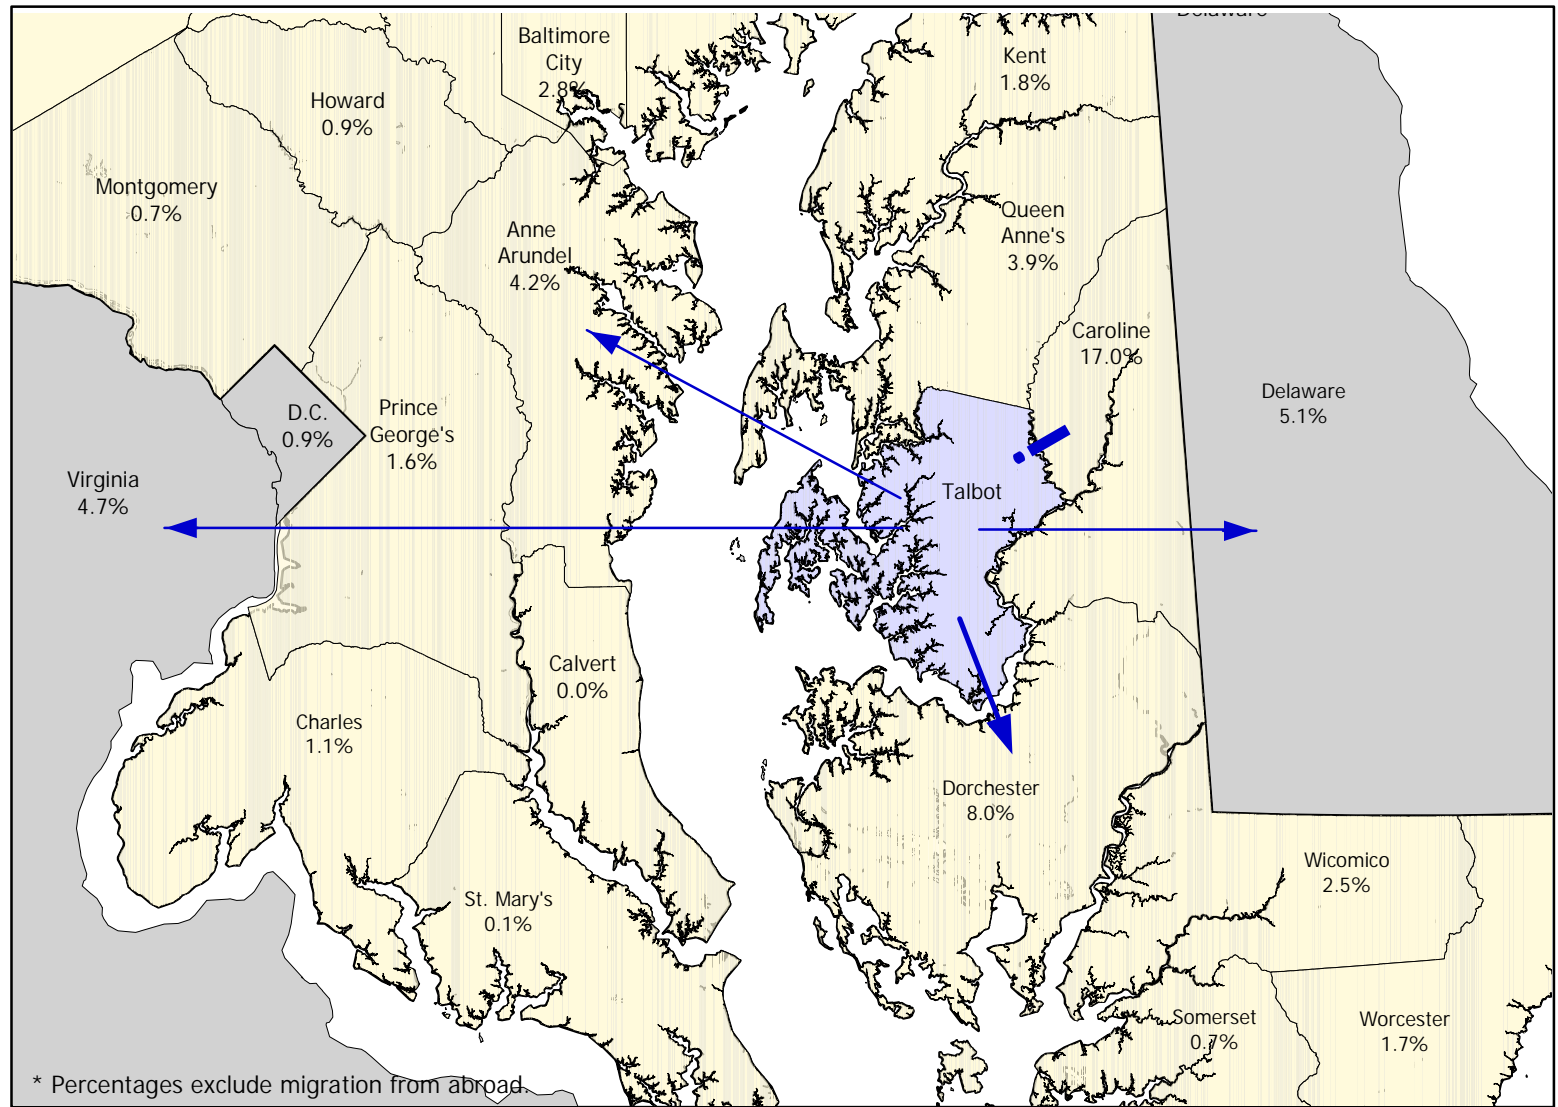

1995 to 2000 Census Based Migration Flows

Out Migration from Talbot County

Out Migration To:

Caroline, MD	873
Dorchester, MD	411
Delaware, MD	264
Virginia	242
Pennsylvania	217
Anne Arundel, MD	215
Queen Anne's, MD	202
Baltimore County, MD	177
Baltimore City, MD	146
Wicomico, MD	130
Kent, MD	92
Carroll, MD	86
Worcester, MD	85
Prince George's, MD	80
Frederick, MD	56
Charles, MD	56
Howard, MD	47
District of Columbia	45
Other States	1,543
Abroad	0

Source: U.S. Census Bureau, Census 2000, special tabulation (PHC-T-22)
 Prepared by the Maryland Department of Planning, Planning Data Services, August 2003.