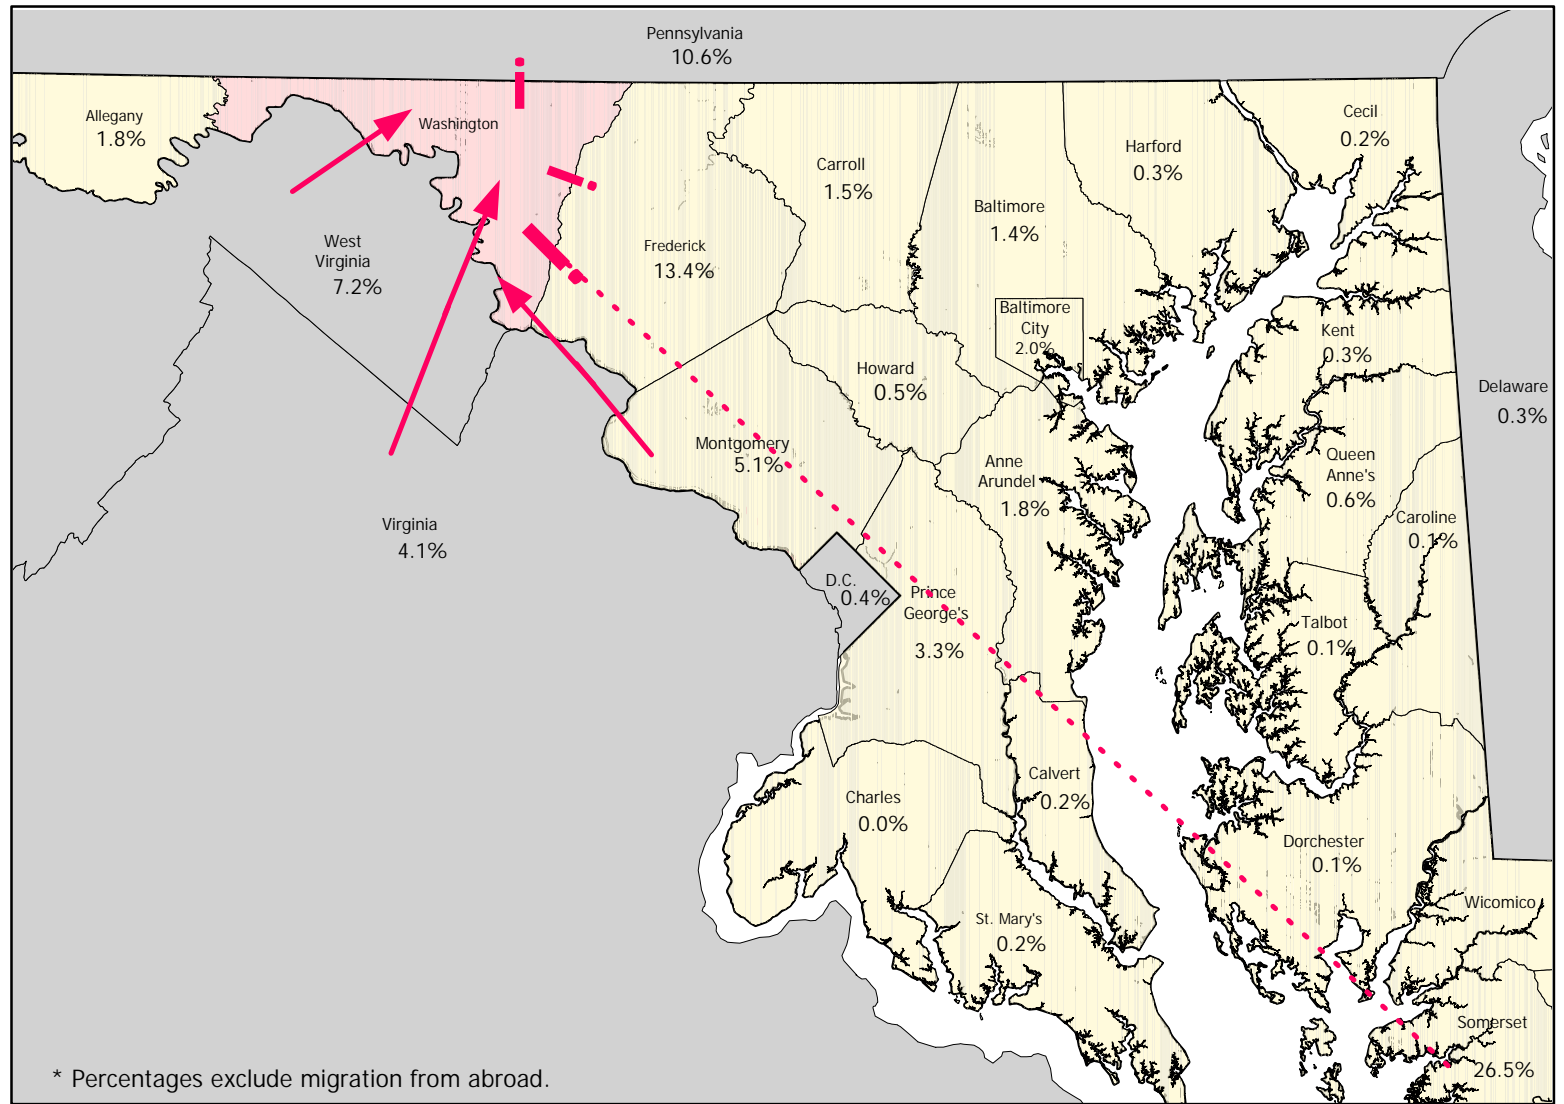

# 1995 to 2000 Census Based Migration Flows In Migration to Washington County

## In Migration From:

Somerset, MD	6,151
Frederick, MD	3,118
Pennsylvania	2,473
West Virginia	1,669
Montgomery, MD	1,190
Virginia	948
Prince George's, MD	763
Baltimore City, MD	456
Anne Arundel, MD	426
Allegany, MD	417
Carroll, MD	338
Baltimore Co., MD	328
Garrett, MD	176
Queen Anne's, MD	135
Howard, MD	112
District of Columbia	86
Wicomico, MD	73
Kent, MD	63

Other States 3,943

Abroad 808

Source: U.S. Census Bureau, Census 2000, special tabulation (PHC-T-22)  
Prepared by the Maryland Department of Planning, Planning Data Services, August 2003.